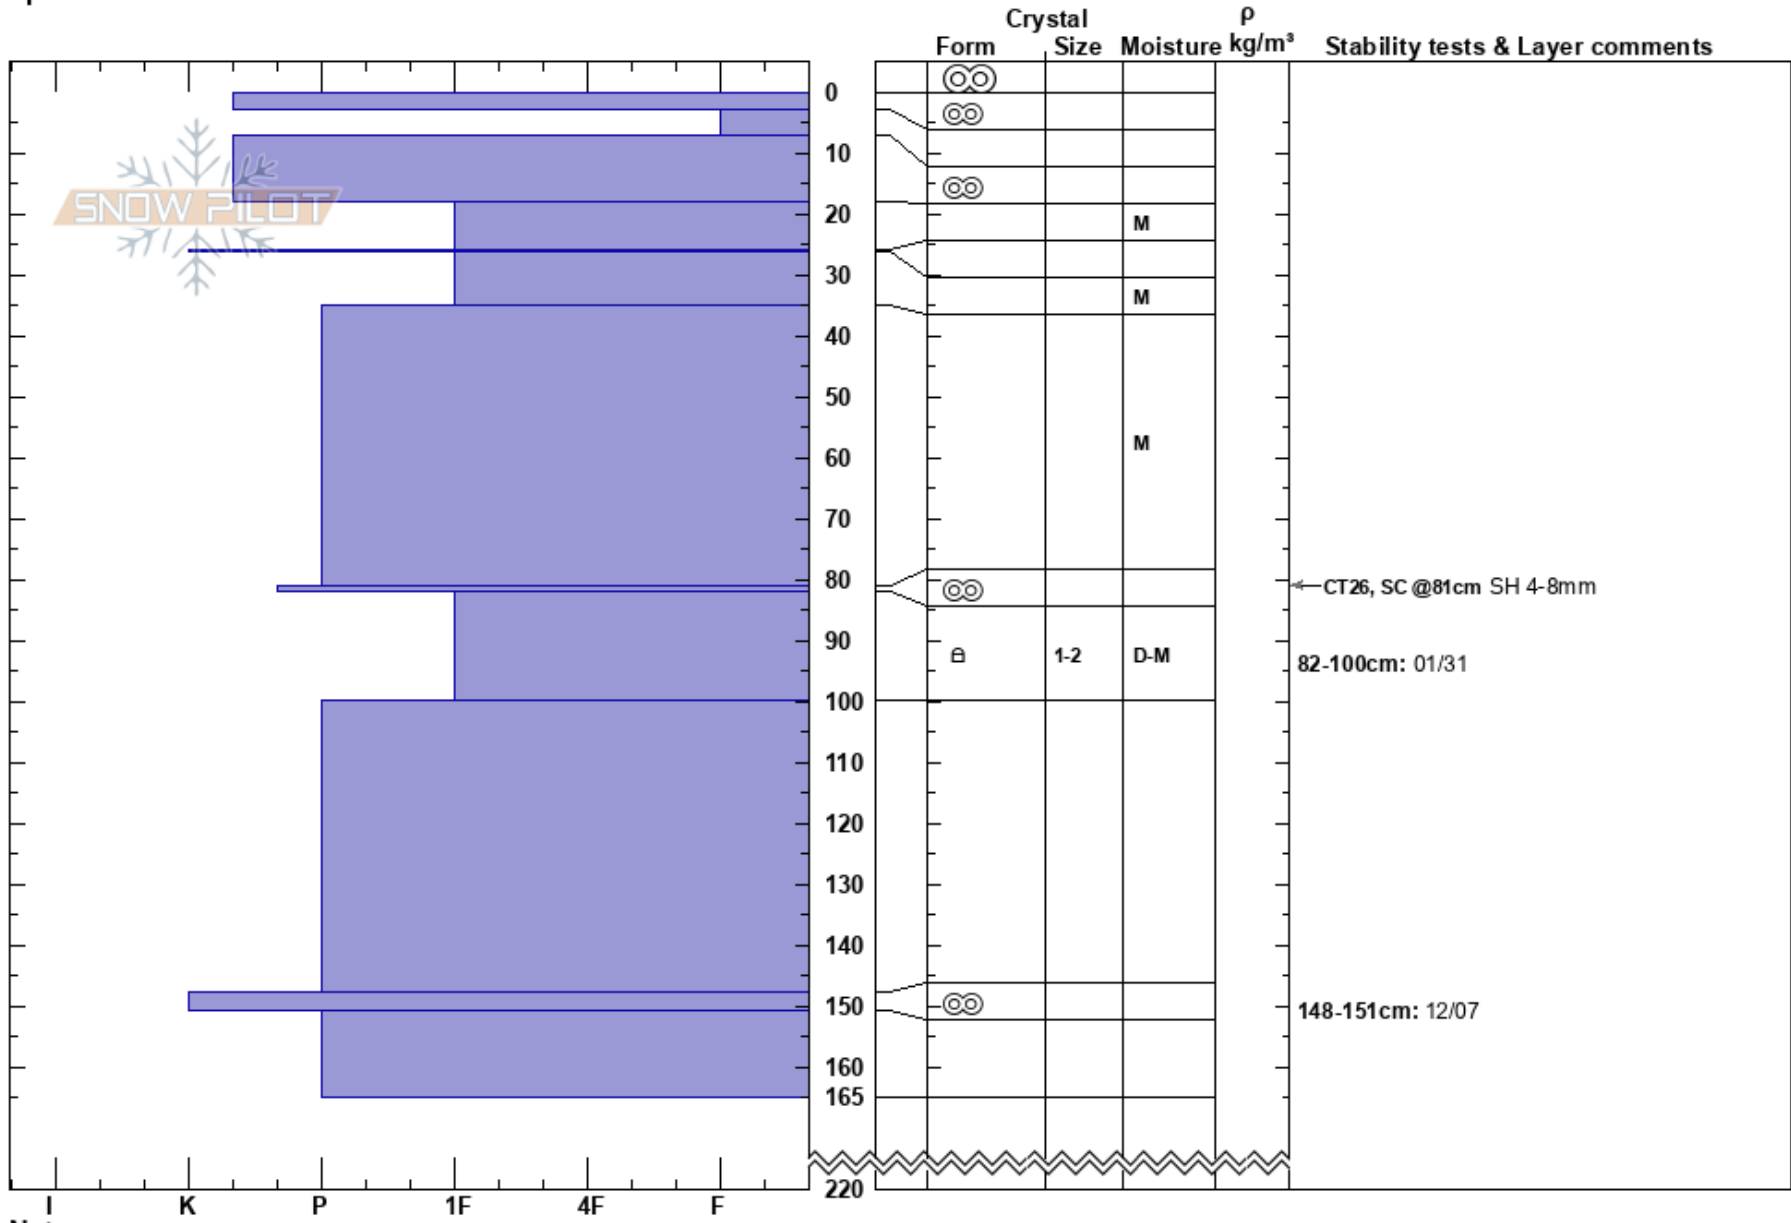

B Shelter
 Kootenay Pass
 BC
 Elevation: 2020 m
 Aspect: S
 Specifics:

Titouan Chopin
 08/03/2025 - 12:30
 Co-ord:
 Slope Angle: 30°
 Wind Loading:

Stability: **HS:220**
 Air Temperature: **PF:15** 82-100cm: 01/31
 Sky Cover: OVC 148-151cm: 12/07
 Precipitation: NO
 Wind: SW Light Breeze