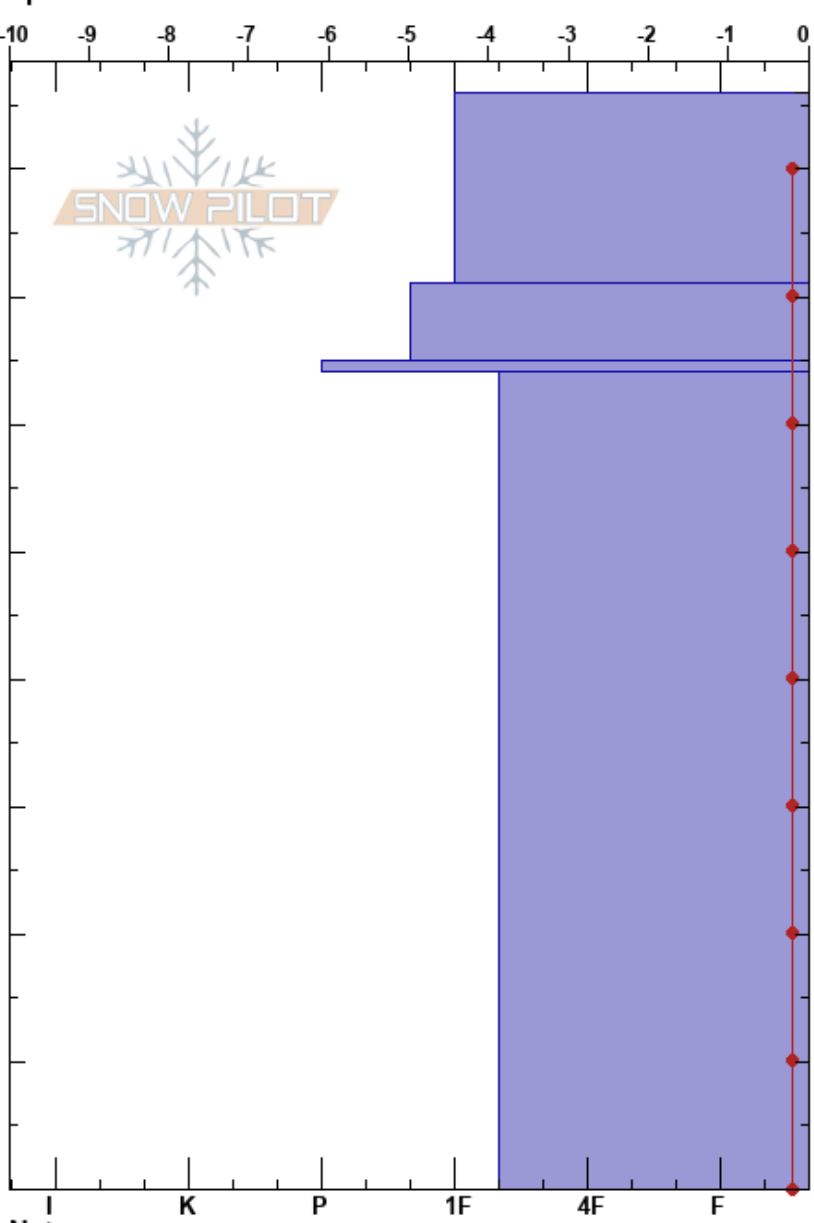

Mica SP  
 Monashee  
 BC  
 Elevation: 565 m  
 Aspect:  
 Specifics:

Houston Clark  
 07/03/2025 - 12:00  
 Co-ord:  
 Slope Angle: 0°  
 Wind Loading:

Stability:  
 Air Temperature:  
 Sky Cover: OVC  
 Precipitation: NO  
 Wind: Calm

HS:86  
 PF:10  
 Layer Notes:

Form	Crystal Size	Moisture	$\rho$ kg/m <sup>3</sup>	Stability tests & Layer comments
⊙⊙	6			
⊙⊙		W		
.	1	W		
⊙⊙		W		
.	0.5-1	W		

ECTX  
 CTN

Notes: