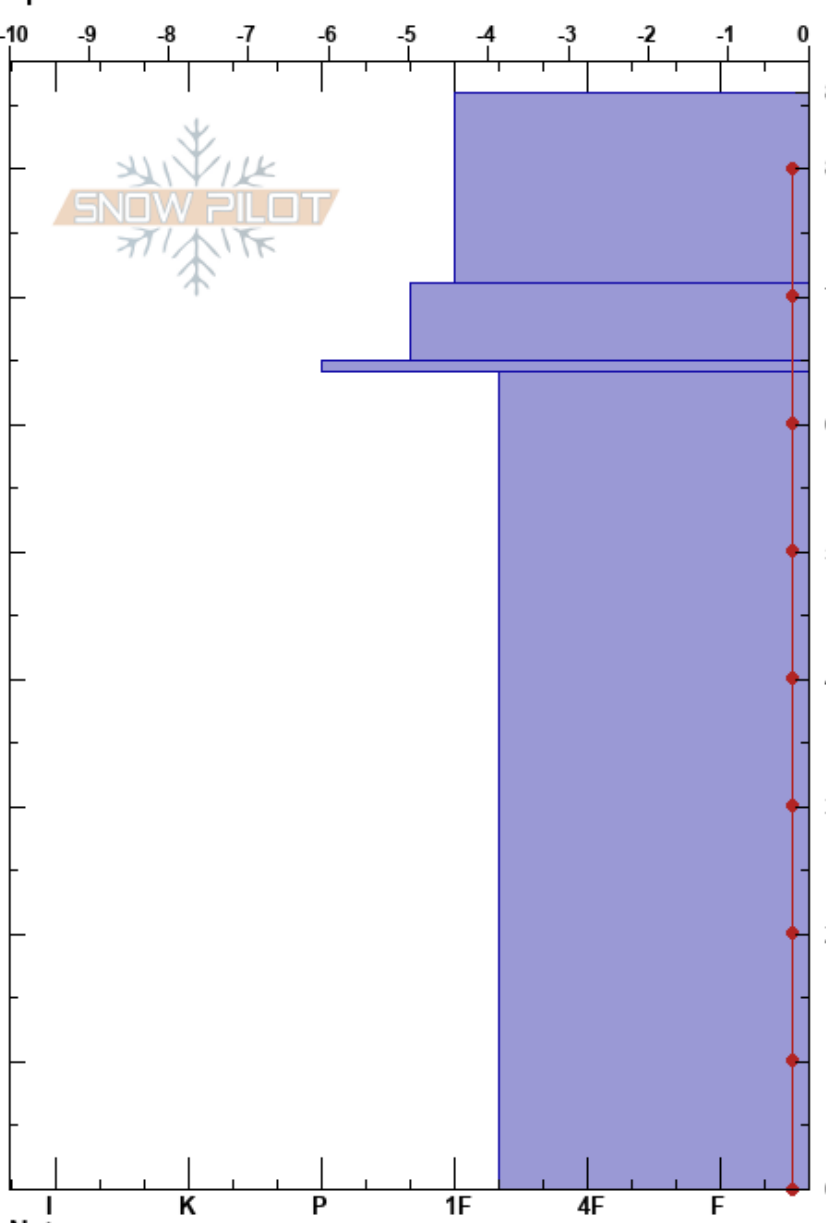

Mica SP
 Monashee
 BC
 Elevation: 565 m
 Aspect:
 Specifics:

Houston Clark
 07/03/2025 - 12:00
 Co-ord:
 Slope Angle: 0°
 Wind Loading:

Stability:
 Air Temperature:
 Sky Cover: OVC
 Precipitation: NO
 Wind: Calm

HS:86
 PF:10
 Layer Notes:

| Form | Crystal Size | Moisture | ρ kg/m ³ | Stability tests & Layer comments |
|------|--------------|----------|--------------------------|----------------------------------|
| ⊙⊙ | 6 | | | |
| ⊙⊙ | | W | | |
| . | 1 | W | | |
| ⊙⊙ | | W | | |
| . | 0.5-1 | W | | |