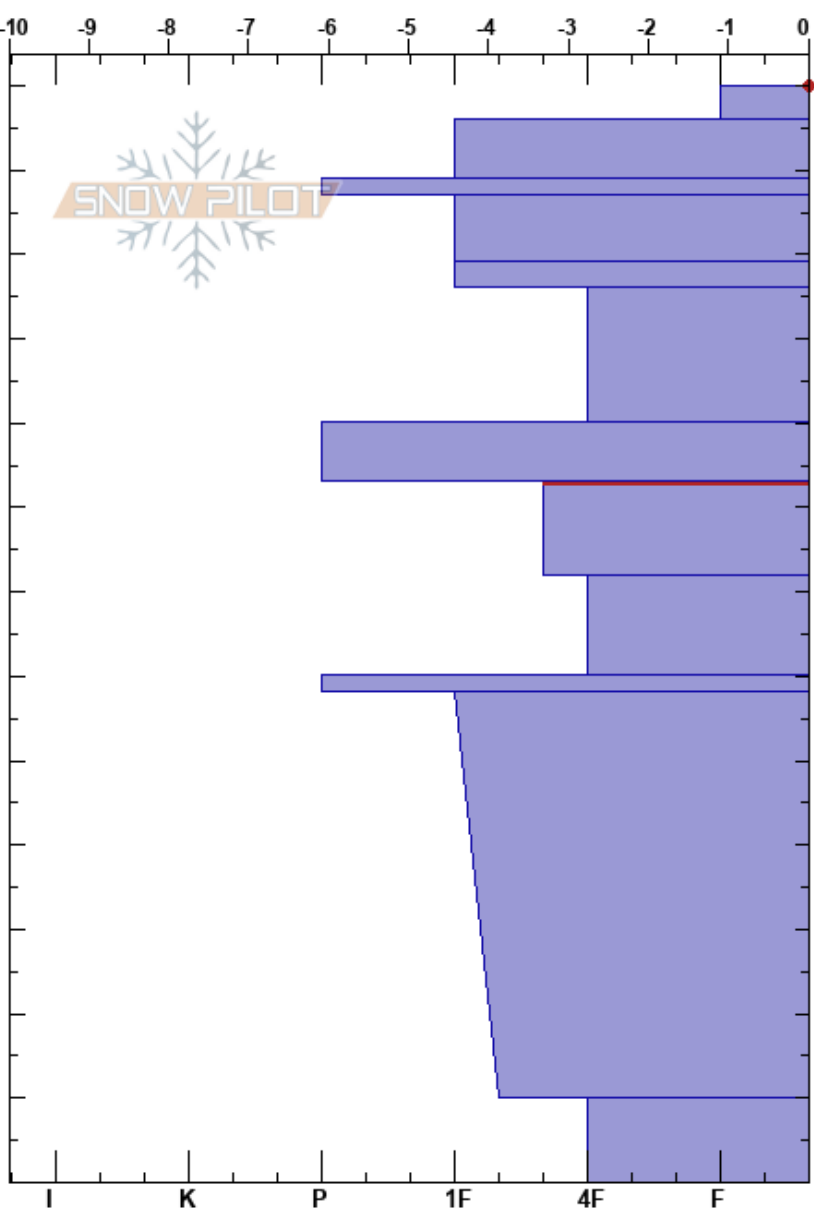

YC Andesite
 Madison Range-N
 MT
 Elevation: 8582 ft
 Aspect: 177°

Lindsay Wichman
 03/07/2025 - 12:00pm
 Co-ord: 45.25639N, -111.41841W
 Slope Angle: 36°
 Wind Loading:

Stability:
 Air Temperature: 2°C
 Sky Cover: CLR
 Precipitation: NO
 Wind:

HS:130
 83-72cm:Problematic layer

Specifics: Pit dug in a Ski Area; Pit is representative of backcountry

Height (cm)	Crystal		Moisture	ρ kg/m ³	Stability tests & Layer comments
	Form	Size			
130	/				
120	⊙⊙				
110	•	1			
100	⊙⊙				
90	•	2			
83-72	⊙	3-6			←ECTP12 @83cm Popped out on me
70	•	1-2			
60	⊙⊙				
30	•	1-2			
0	⊕	2			

Notes: Grom score: 5