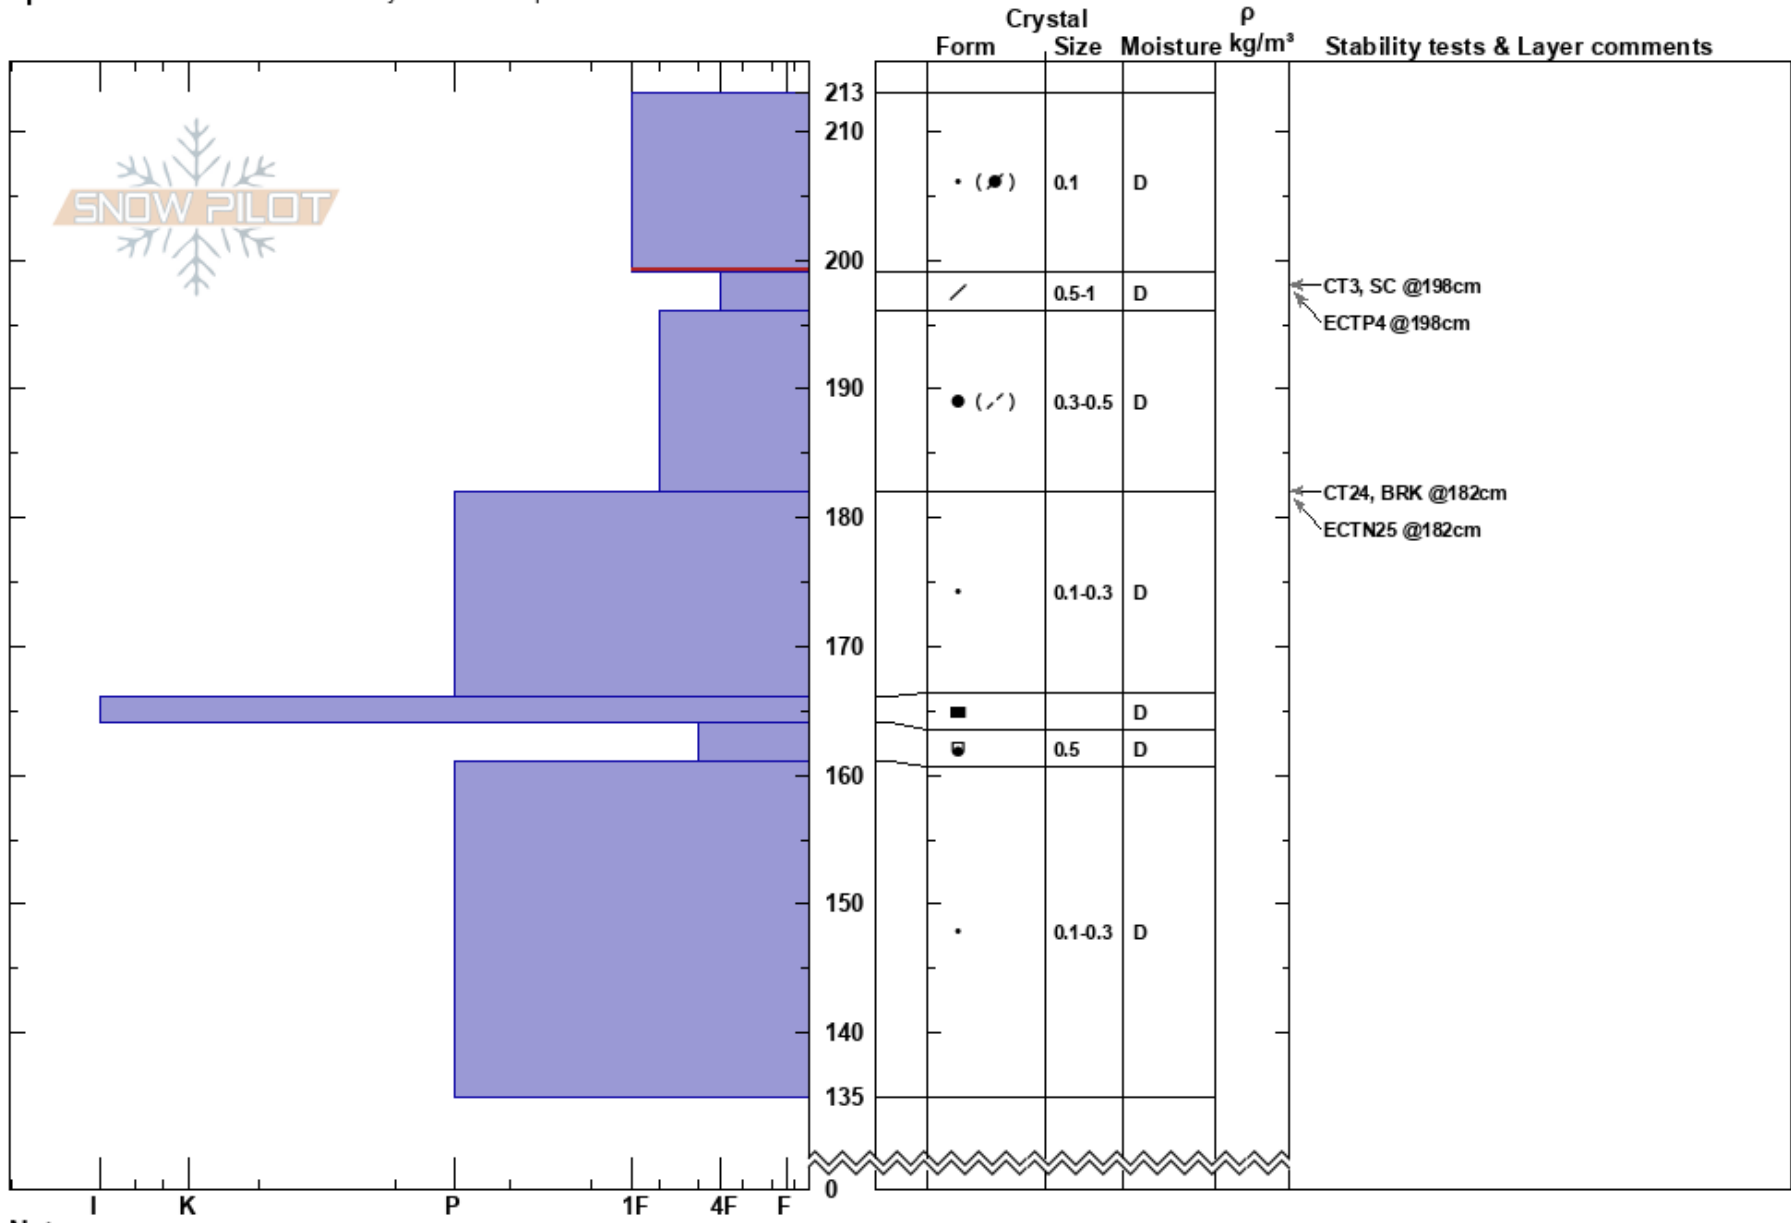

Smart cirque  
 Khibiny mountains  
 Russia  
**Elevation:** 860 m  
**Aspect:** SE  
**Specifics:** Recent avalanche activity on similar slopes

Mikhail Ryabchikov  
 08/03/2025 - 13:20  
**Co-ord:** 67.63948N, 33.62889E  
**Slope Angle:** 33°  
**Wind Loading:** yes

**Stability:** Fair  
**Air Temperature:** **HS:**213  
**PS:** 21 213-199cm:Problematic layer  
**Sky Cover:** FEW  
**Precipitation:** NO  
**Wind:** NW Moderate

Notes: