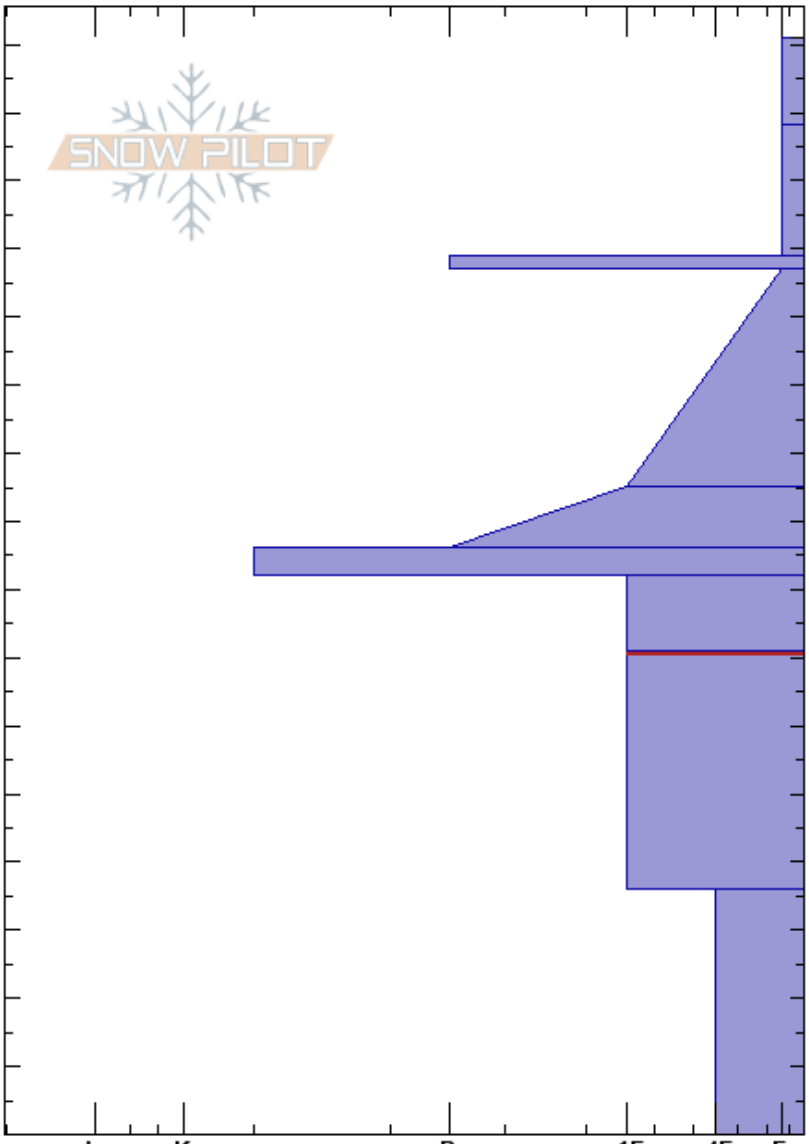

Richmond NE
 Aspen CO
 Elevation: 11394 ft
 Aspect: 67°
 Specifics:

Jewel Campbell
 03/06/2025 - 1:00pm
 Co-ord: 13S 342951W 4333850N
 Slope Angle: 26°
 Wind Loading: yes

Stability:
 Air Temperature: 24°F
 Sky Cover: OVC
 Precipitation: S1
 Wind: NW Light Breeze

HS:161
 PF:50 71-36cm:Problematic layer
 PS:30

Height (cm)	Crystal		Moisture	ρ kg/m ³	Stability tests & Layer comments
	Form	Size			
161	*r	1			
150	*r	1	M		←ECTN1 @151cm
140	/ (●)	1(0.5)	M		
130	⊙⊙				←ECTP4 @131cm
110	B	0.5	D-M		
90	B	1	D		
80	⊙⊙				
70	B	0.5	D		←PST54/100 (End) @71cm
50	B	2	D		
20	^	2-3	D		