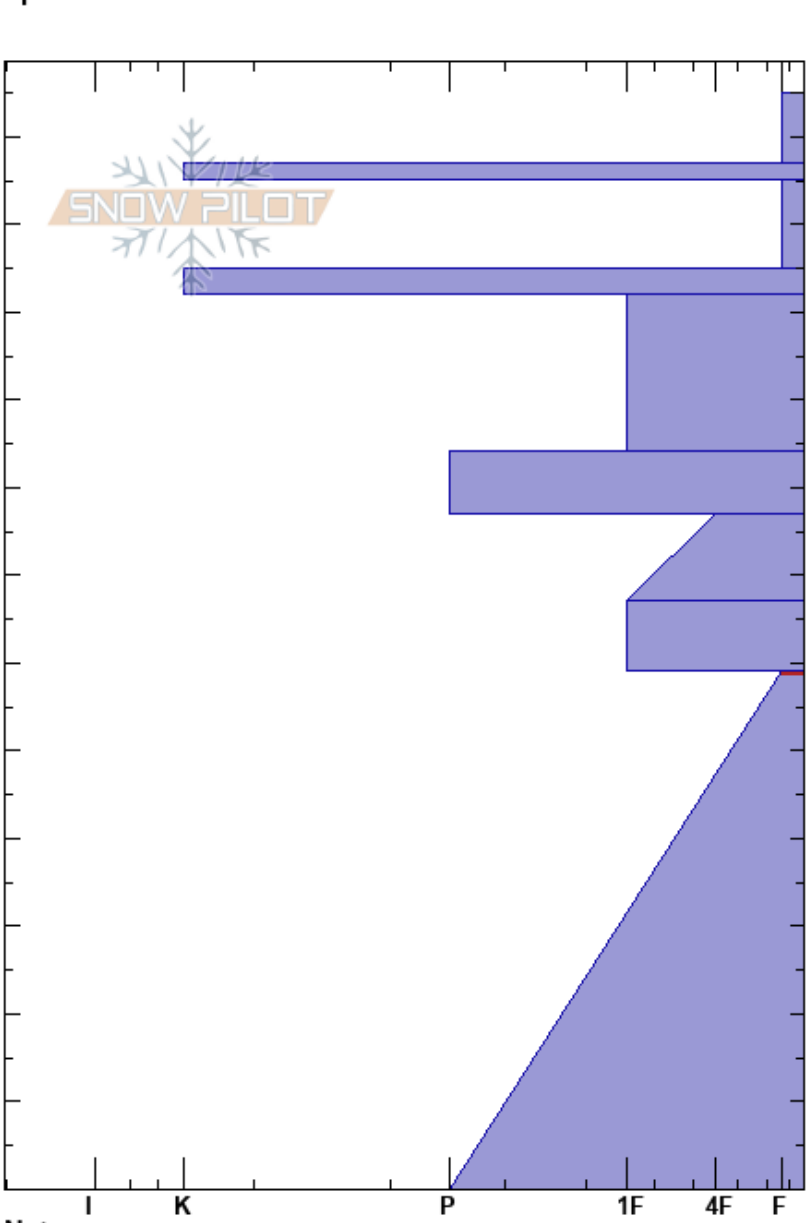

Richmond W
 Aspen
 CO
 Elevation: 11335 ft
 Aspect: 271°
 Specifics:

Jewel Campbell
 03/06/2025 - 12:00pm
 Co-ord: 13S 342794W 4333703N
 Slope Angle: 9°
 Wind Loading: yes

Stability:
 Air Temperature: 24°F
 Sky Cover: OVC
 Precipitation: S2
 Wind: NW Light Breeze

HS:125
 PF:30 59-0cm: Problematic layer
 PS: 15

Height (ft)	Crystal		Moisture	ρ kg/m ³	Stability tests & Layer comments
	Form	Size			
125	*r	1			
120	*	1	M		
115	⊙⊙				
110	/ (•)	0.5(0.5)	M		
105	⊙⊙				
100	⊖	0.5	D-M		←ECTN17 @96cm
90	⊖	0.5	D		
80	⊖	0.5	D		
75	⊖	1.5	D		
70	⊖		D		
60	∧	1.5	D		
50					←ECTP24 @50cm
40					
30					
20					
10					
0					