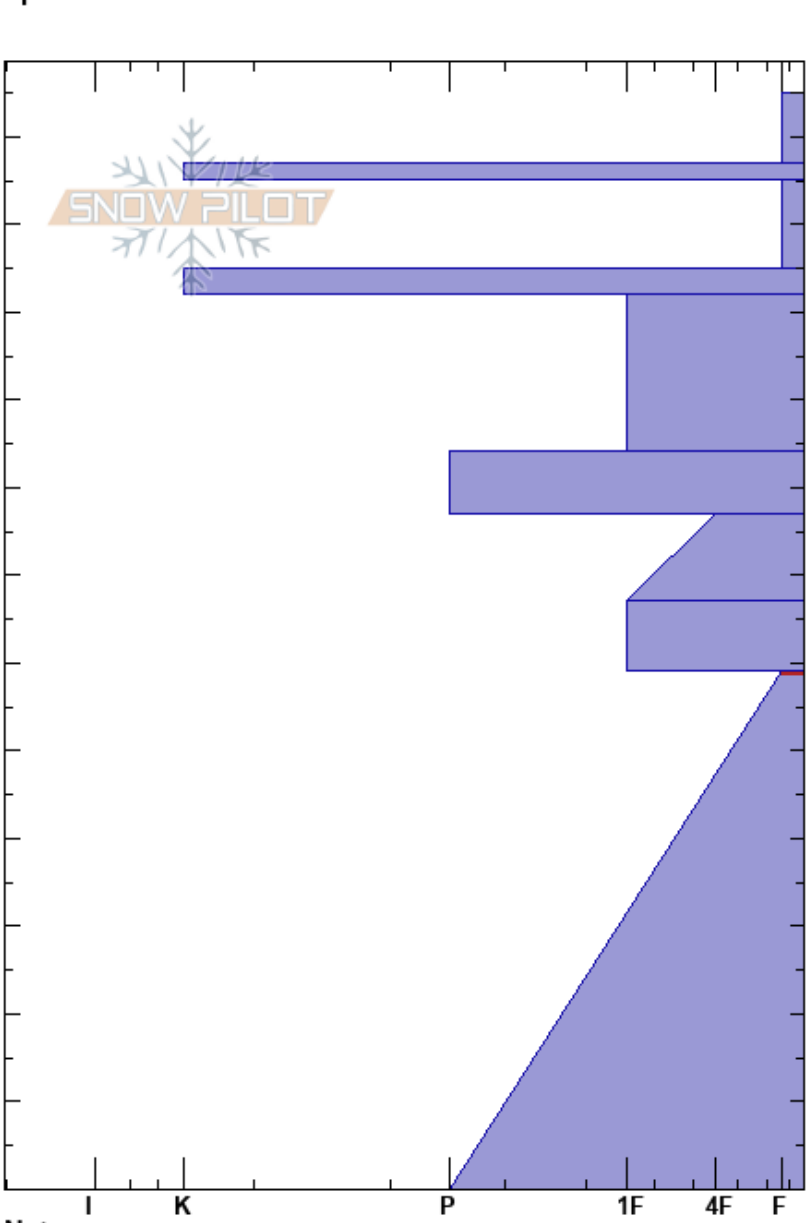

Richmond W  
 Aspen  
 CO  
 Elevation: 11335 ft  
 Aspect: 271°  
 Specifics:

Jewel Campbell  
 03/06/2025 - 12:00pm  
 Co-ord: 13S 342794W 4333703N  
 Slope Angle: 9°  
 Wind Loading: yes

Stability:  
 Air Temperature: 24°F  
 Sky Cover: OVC  
 Precipitation: S2  
 Wind: NW Light Breeze

HS:125  
 PF:30 59-0cm: Problematic layer  
 PS: 15

Height (cm)	Crystal		Moisture	$\rho$ kg/m <sup>3</sup>	Stability tests & Layer comments
	Form	Size			
125	*r	1			
120	*	1	M		
115	⊙⊙				
110	/ (•)	0.5(0.5)	M		
105	⊙⊙				
100	⊖	0.5	D-M		←ECTN17 @96cm
90	⊖	0.5	D		
80	⊖	0.5	D		
75	⊖	1.5	D		
70	⊖		D		
65	⊖		D		
60					
50					←ECTP24 @50cm
30	^	1.5	D		