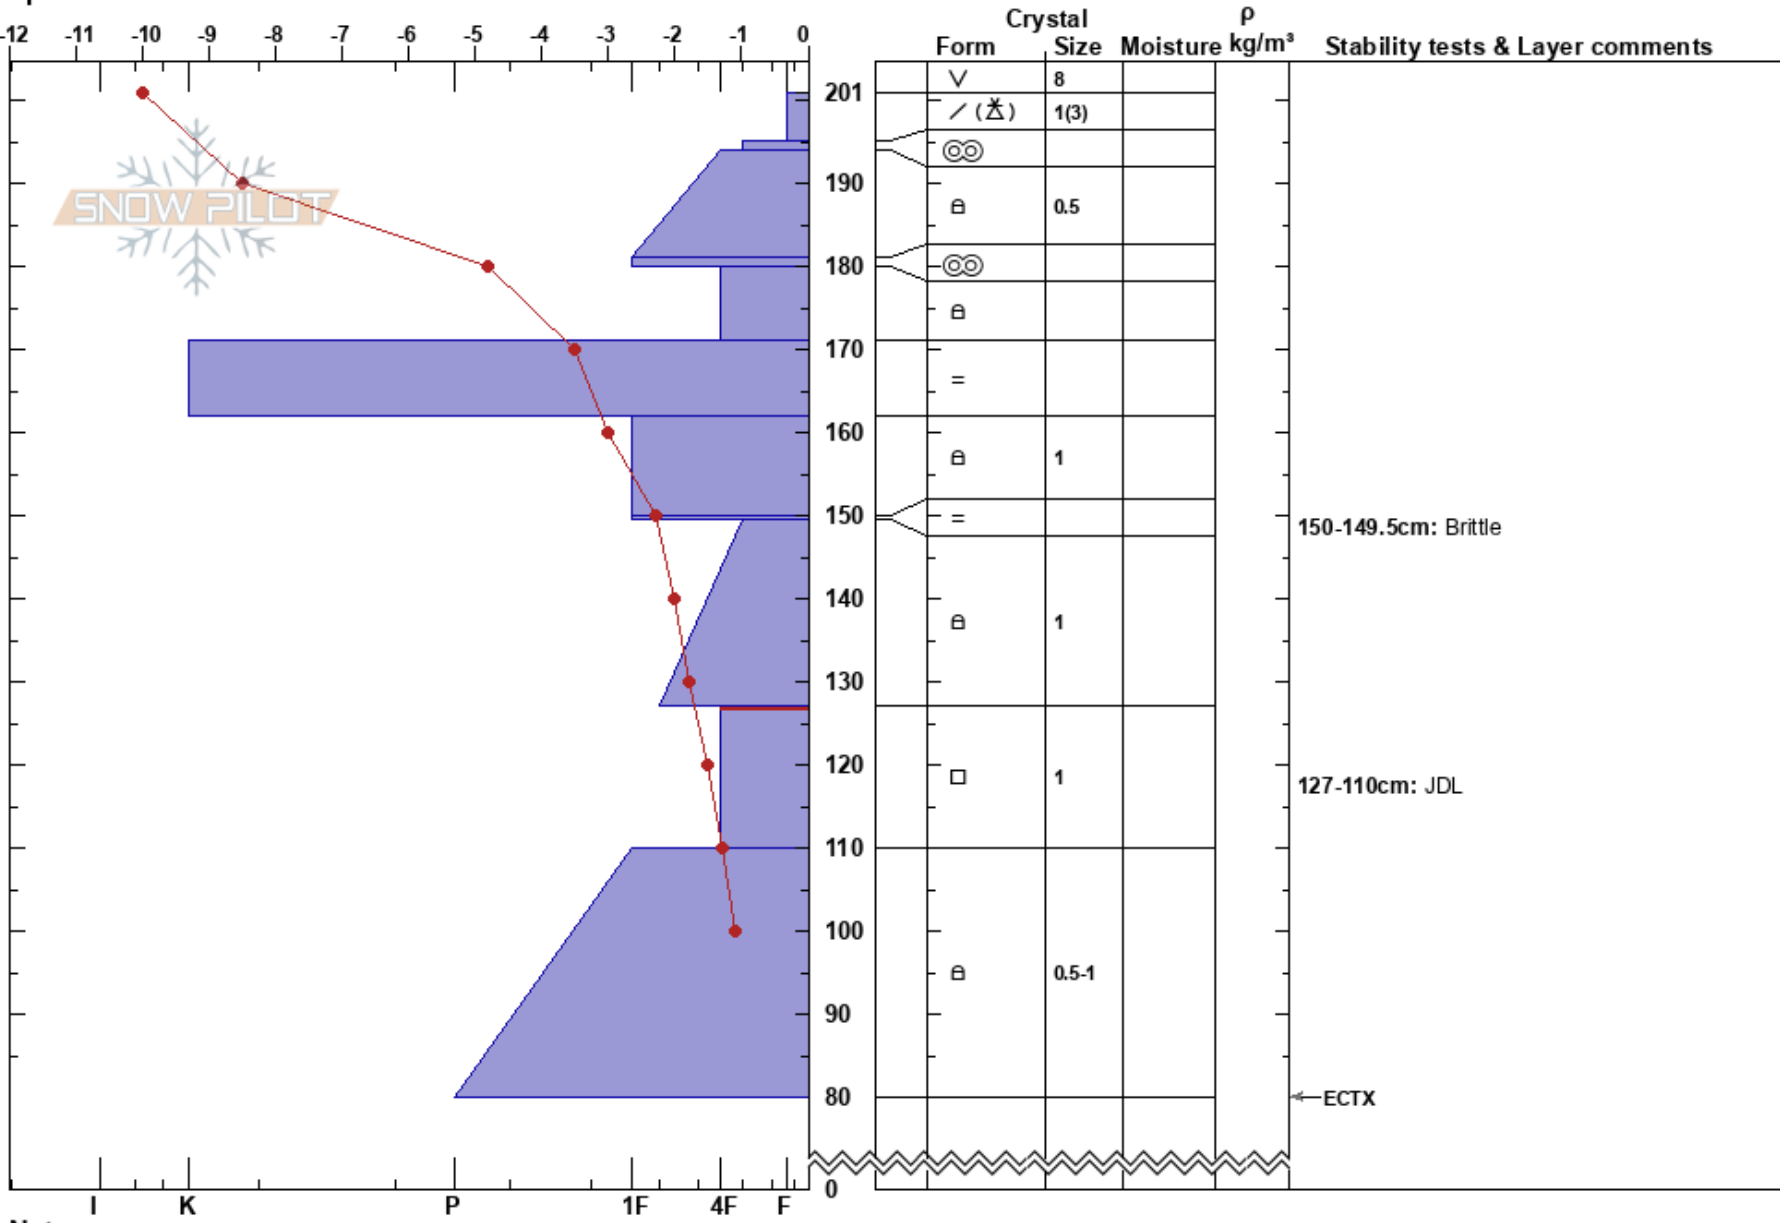

Granite Peak  
 Silver Valley Area  
 ID  
 Elevation: 6600 ft  
 Aspect: NW  
 Specifics:

izzy davis  
 03/06/2025 - 11:00am  
 Co-ord: 47.56322N, -115.76194W  
 Slope Angle: 28°  
 Wind Loading: previous

Stability:  
 Air Temperature: -6°C  
 Sky Cover: FEW  
 Precipitation: NO  
 Wind: NE Moderate

HS:201  
 Layer Notes:  
 150-149.5cm: Brittle  
 127-110cm: JDL  
 127-110cm: Problematic layer

Notes: