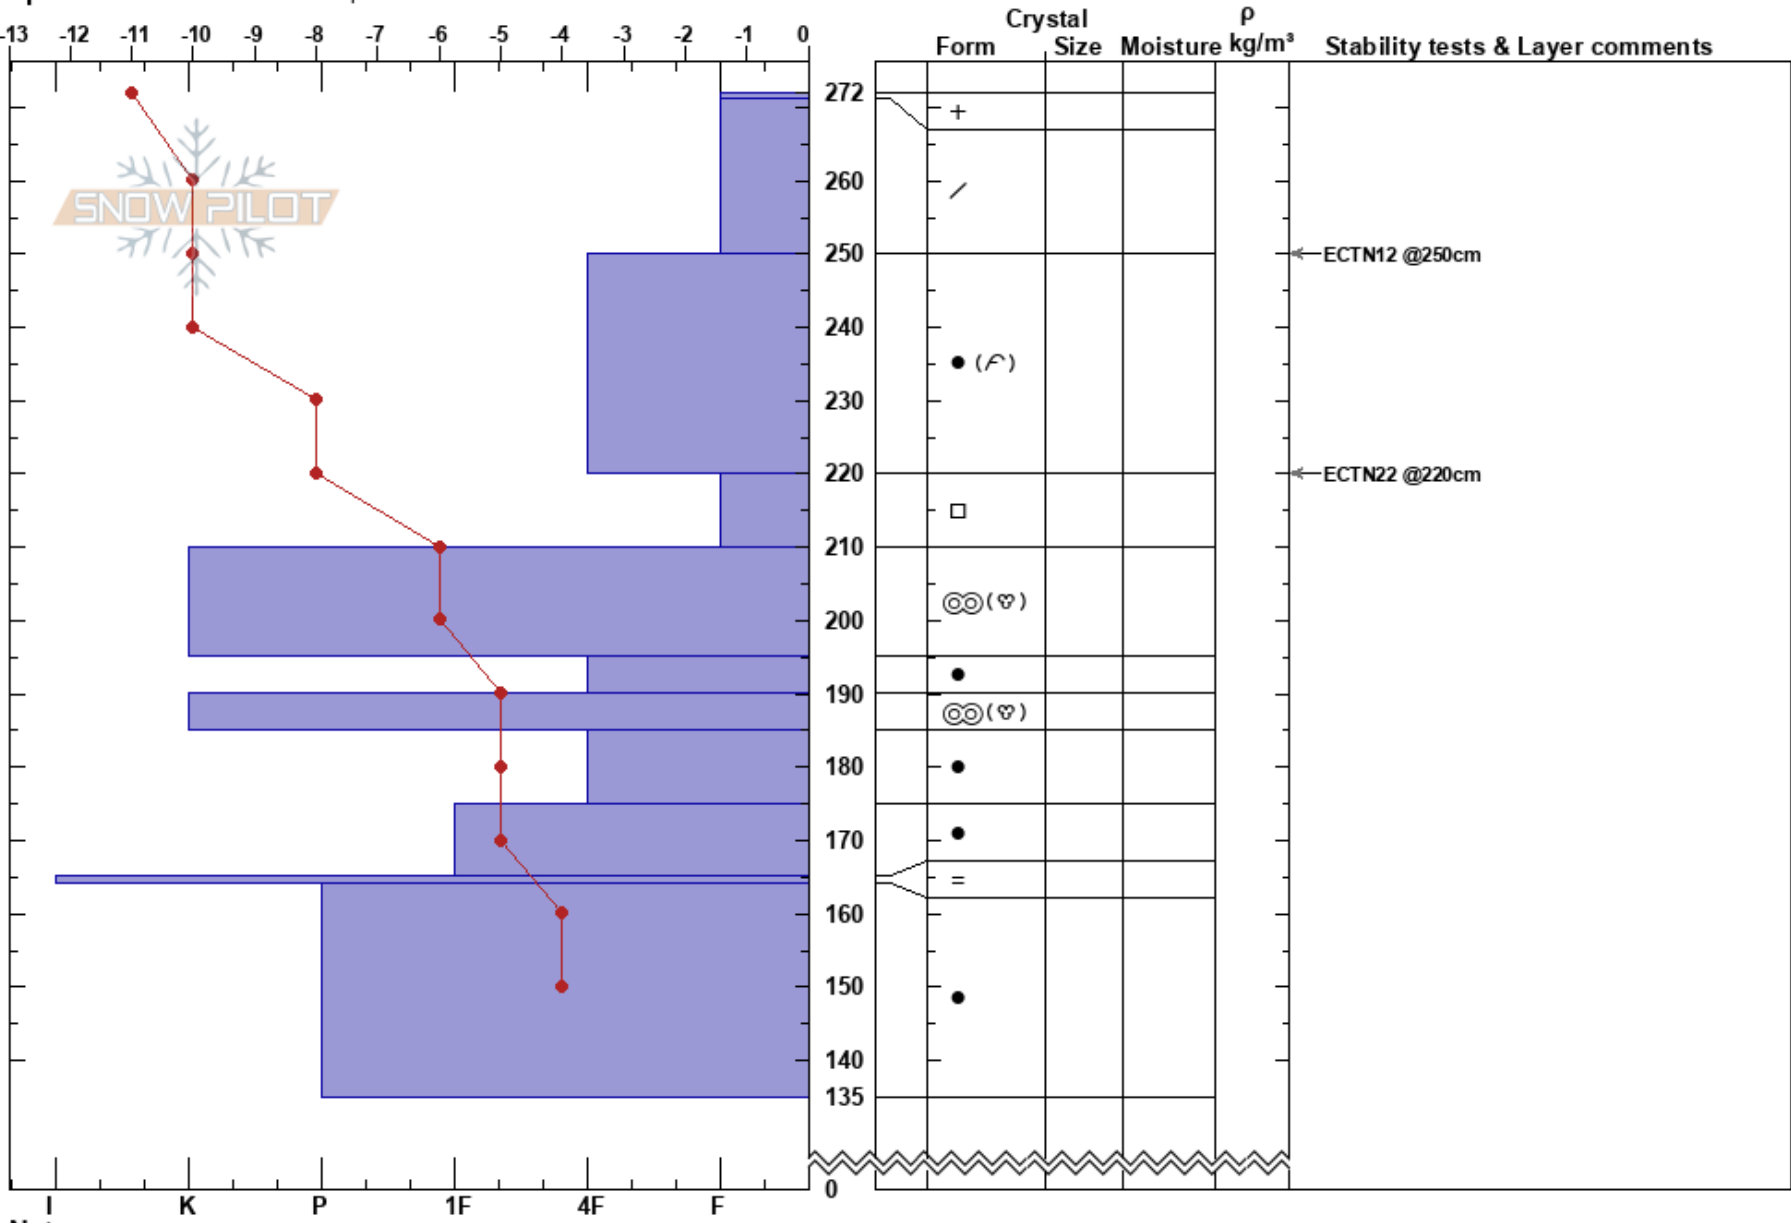

Marshall Lake  
 Missions  
 MT  
 Elevation: 6400 ft  
 Aspect: 58°  
 Specifics: We snowmobiled slope

Logan King  
 02/23/2018 - 11:00am  
 Co-ord: 47.25234N, -113.63332W  
 Slope Angle: 31°  
 Wind Loading: no

Stability: Very Good HS:272  
 Air Temperature: -11.5°C PF:50 220-210cm:Problematic layer  
 Sky Cover: BKN  
 Precipitation: S1  
 Wind: N Light Breeze

Notes: