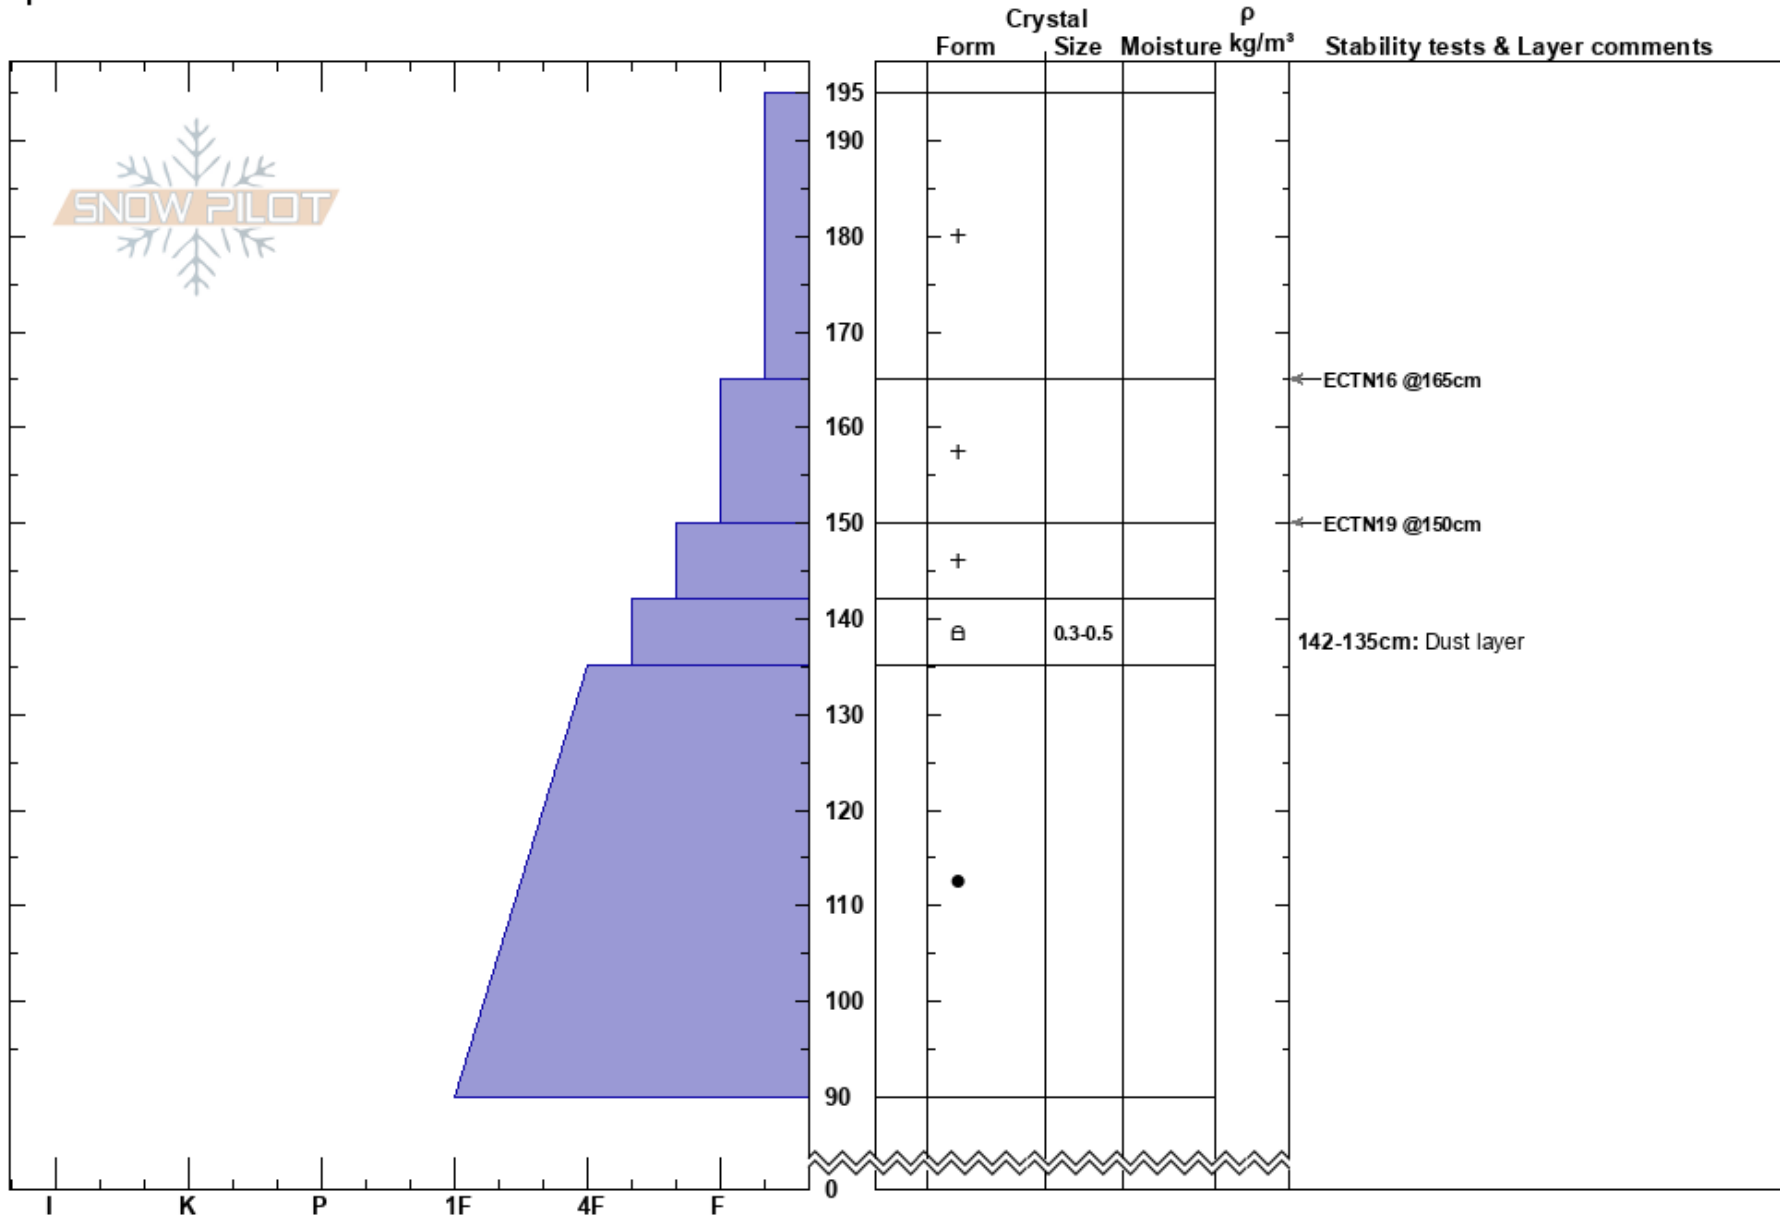

Scotts Backdoor
 Central Wasatch
 UT
 Elevation: 9660 ft
 Aspect: N
 Specifics:

Jeremy Collett
 03/06/2025 - 1:15pm
 Co-ord: 40.61348N, -111.55954W
 Slope Angle: 22°
 Wind Loading: no

Stability:
 Air Temperature:
 Sky Cover: OVC
 Precipitation: S1
 Wind: SW Light Breeze

HS:195
 Layer Notes:
 142-135cm: Dust layer
 142-135cm: Problematic layer

Notes:
 I K P 1F 4F F