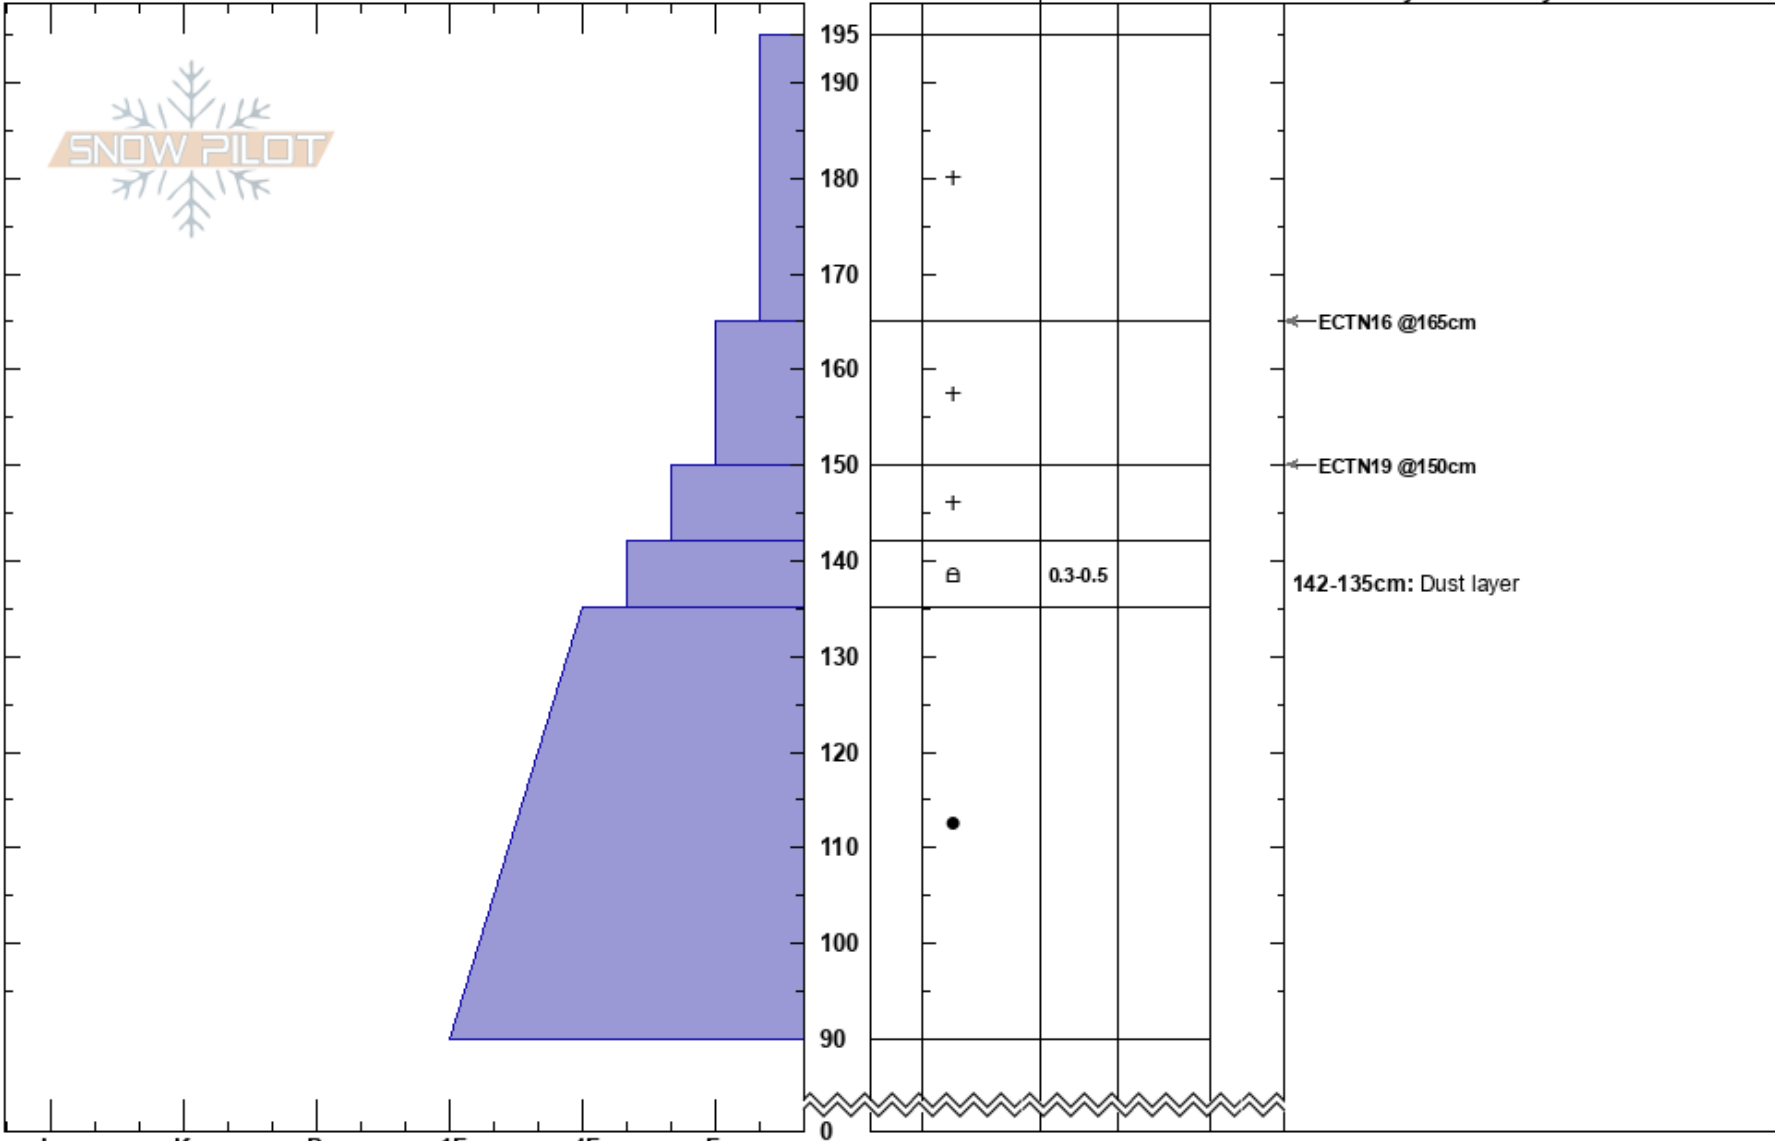

Scotts Backdoor
Central Wasatch
UT
Elevation: 9660 ft
Aspect: N
Specifics:

Jeremy Collett
03/06/2025 - 1:15pm
Co-ord: 40.61348N, -111.55954W
Slope Angle: 22°
Wind Loading: no

Stability:
Air Temperature:
Sky Cover: OVC
Precipitation: S1
Wind: SW Light Breeze

HS:195
Layer Notes:
142-135cm: Dust layer
142-135cm: Problematic layer

Notes:

I K P 1F 4F F