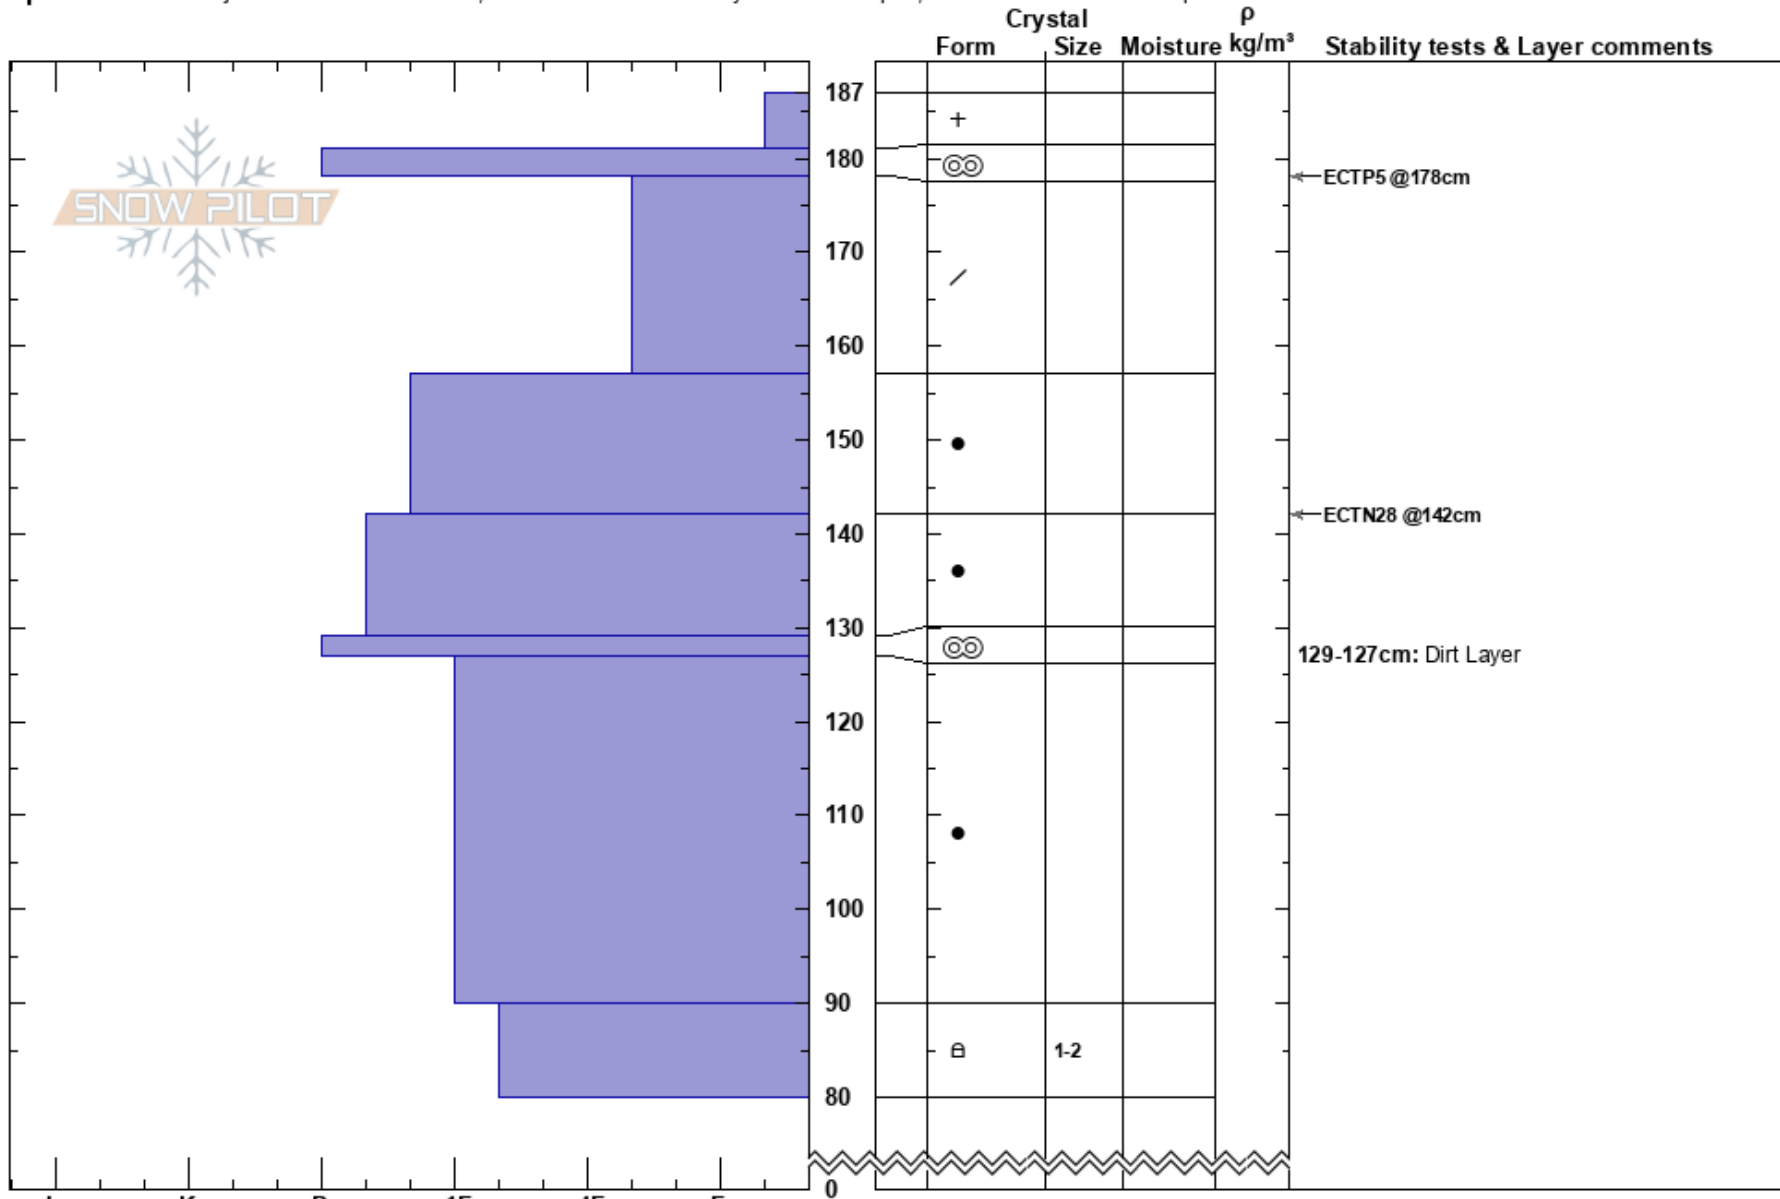

Muddy Creek  
 Madison Range-N  
 MT  
**Elevation:** 8598 ft  
**Aspect:** 84°

Haylee Darby  
 03/04/2025 - 2:00pm  
**Co-ord:** 45.22093N, -111.47511W  
**Slope Angle:** 25°  
**Wind Loading:** no

**Stability:**  
**Air Temperature:** HS:187  
**Sky Cover:** SCT  
**Precipitation:** NO  
**Wind:** SW Calm  
**PF:**31 129-127cm: Dirt Layer

**Specifics:** Pit is adjacent to avalanche: flank; Recent avalanche activity on similar slopes; Snowmobile tracks on slope

**Notes:** Pit adjacent to an avalanche [SS-R3-D2-O] that likely broke ~ 2.5 wks ago during the last period of significant loading.