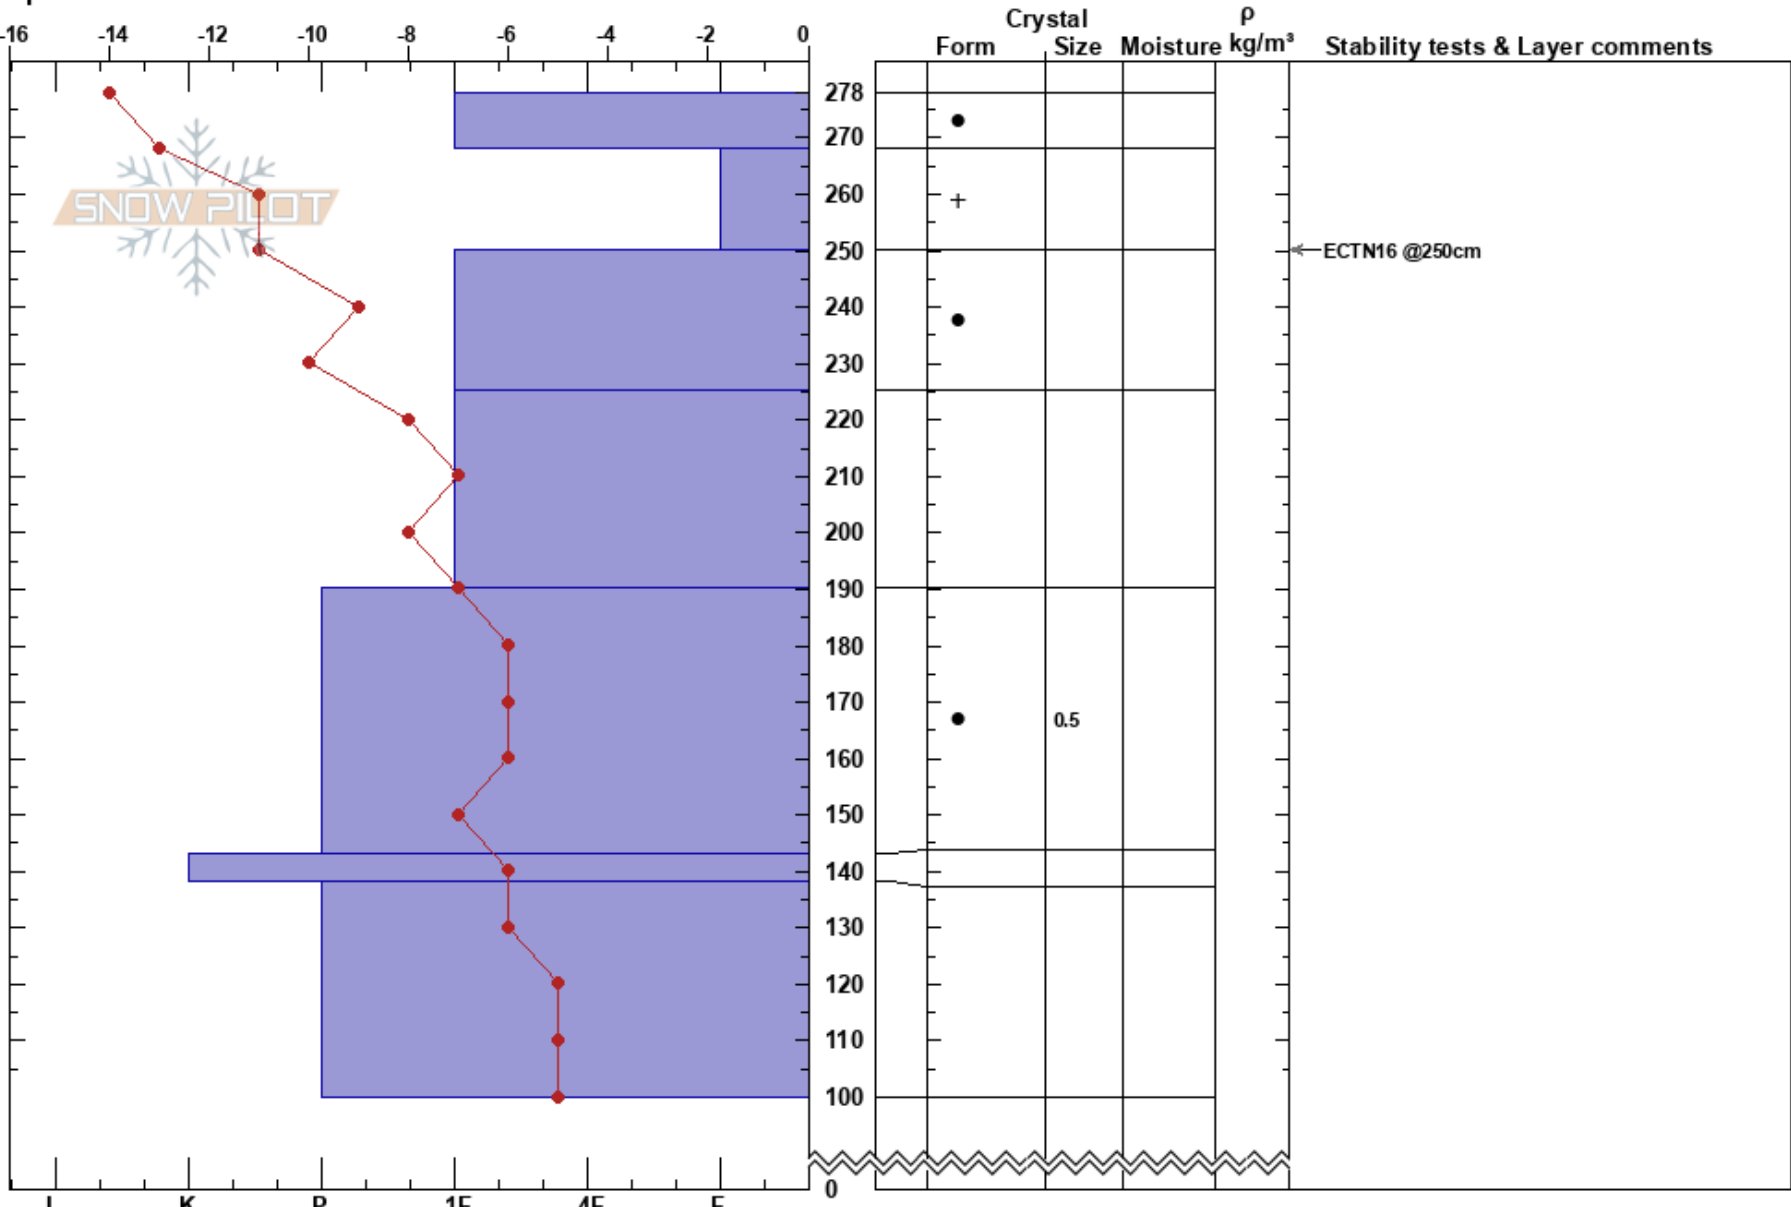

SE Ridge - Treeline
 Rocky Mountain Front
 MT
 Elevation: 8000 ft
 Aspect: E
 Specifics:

Charles Hlavac
 02/10/2018 - 1:47pm
 Co-ord:
 Slope Angle: 29°
 Wind Loading: previous

Stability: **HS:278** **Layer Notes:**
 Air Temperature: -14°C **PS: 15**
 Sky Cover: CLR
 Precipitation: NO
 Wind: Calm

Notes: Shooting cracks along skin track. Small (10ft dia.) wind slab pockets releasing on up-track along normal route to 52 turns. Skier in group produced an HS-AS-R1D1, 1ft crown, on road cut above Tomahawk.