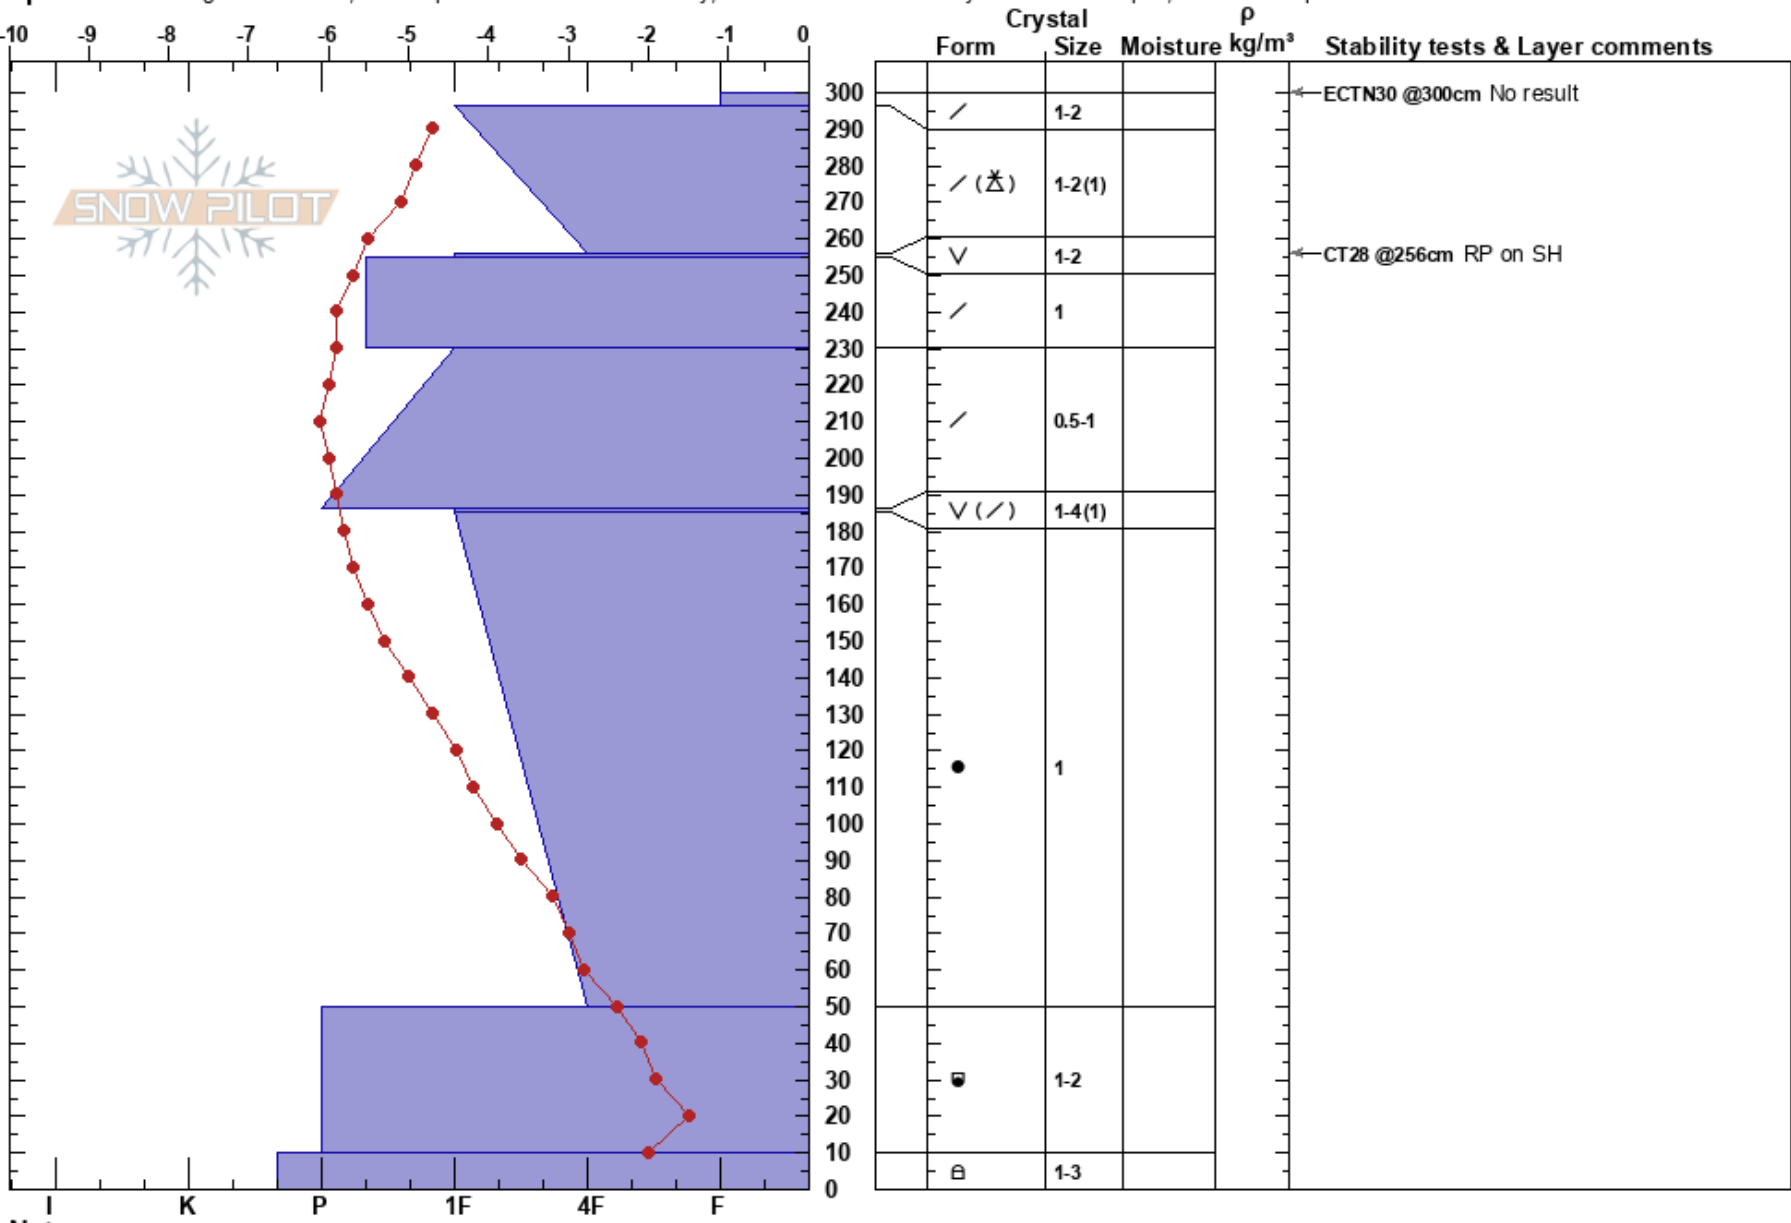

Elevator
Lizard Range
BC
Elevation: 1840 m
Aspect: N

Caleb Brown
28/02/2025 - 10:30
Co-ord: 49.52234N, -115.18609W
Slope Angle: 33°
Wind Loading:

Stability:
Air Temperature: -1°C
Sky Cover: SCT
Precipitation: NO
Wind: Calm

HS:300
PF:40
PS:15
186-185cm:Problematic layer

Specifics: Pit dug in a Ski Area; Pit is representative of backcountry; Recent avalanche activity on different slopes; We skied slope

Notes: Looking for PWL - Suspected down 150cms
Interested in temp change around 200cms - Potential crust that has healed.