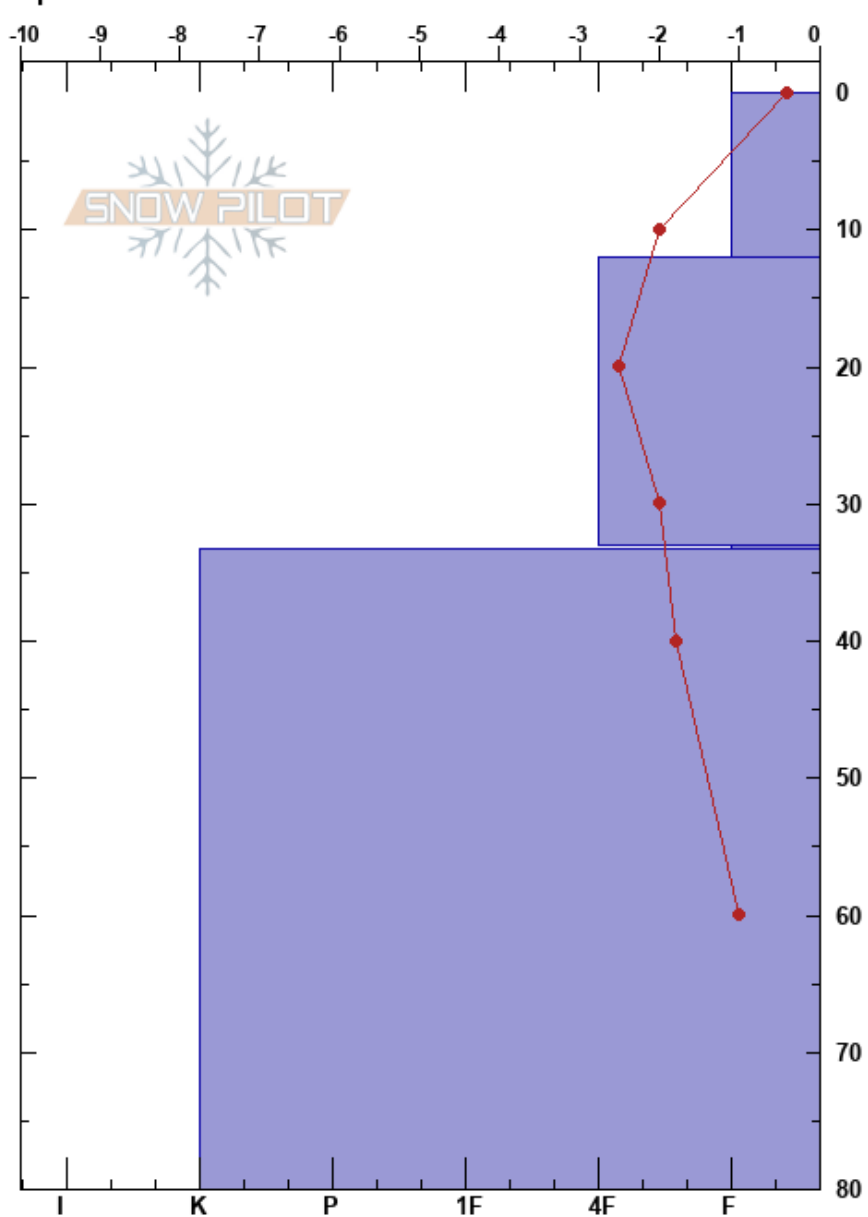

Steinen
 Sunnmorealps
 Norway
 Elevation: 750 m
 Aspect: SW
 Specifics:

Stig Løland
 23/02/2018 - 11:00
 Co-ord:
 Slope Angle:
 Wind Loading:

Stability:
 Air Temperature: 5°C
 Sky Cover:
 Precipitation:
 Wind:

Layer Notes:
 33-33.3cm: Problematic layer

	Crystal		ρ kg/m ³	Stability tests & Layer comments
	Form	Size		
0-10	/	1	M	
10-33	•	0.5	D	
33-33.3	/	1	D	
33.3-80	○	1	D	

Notes: