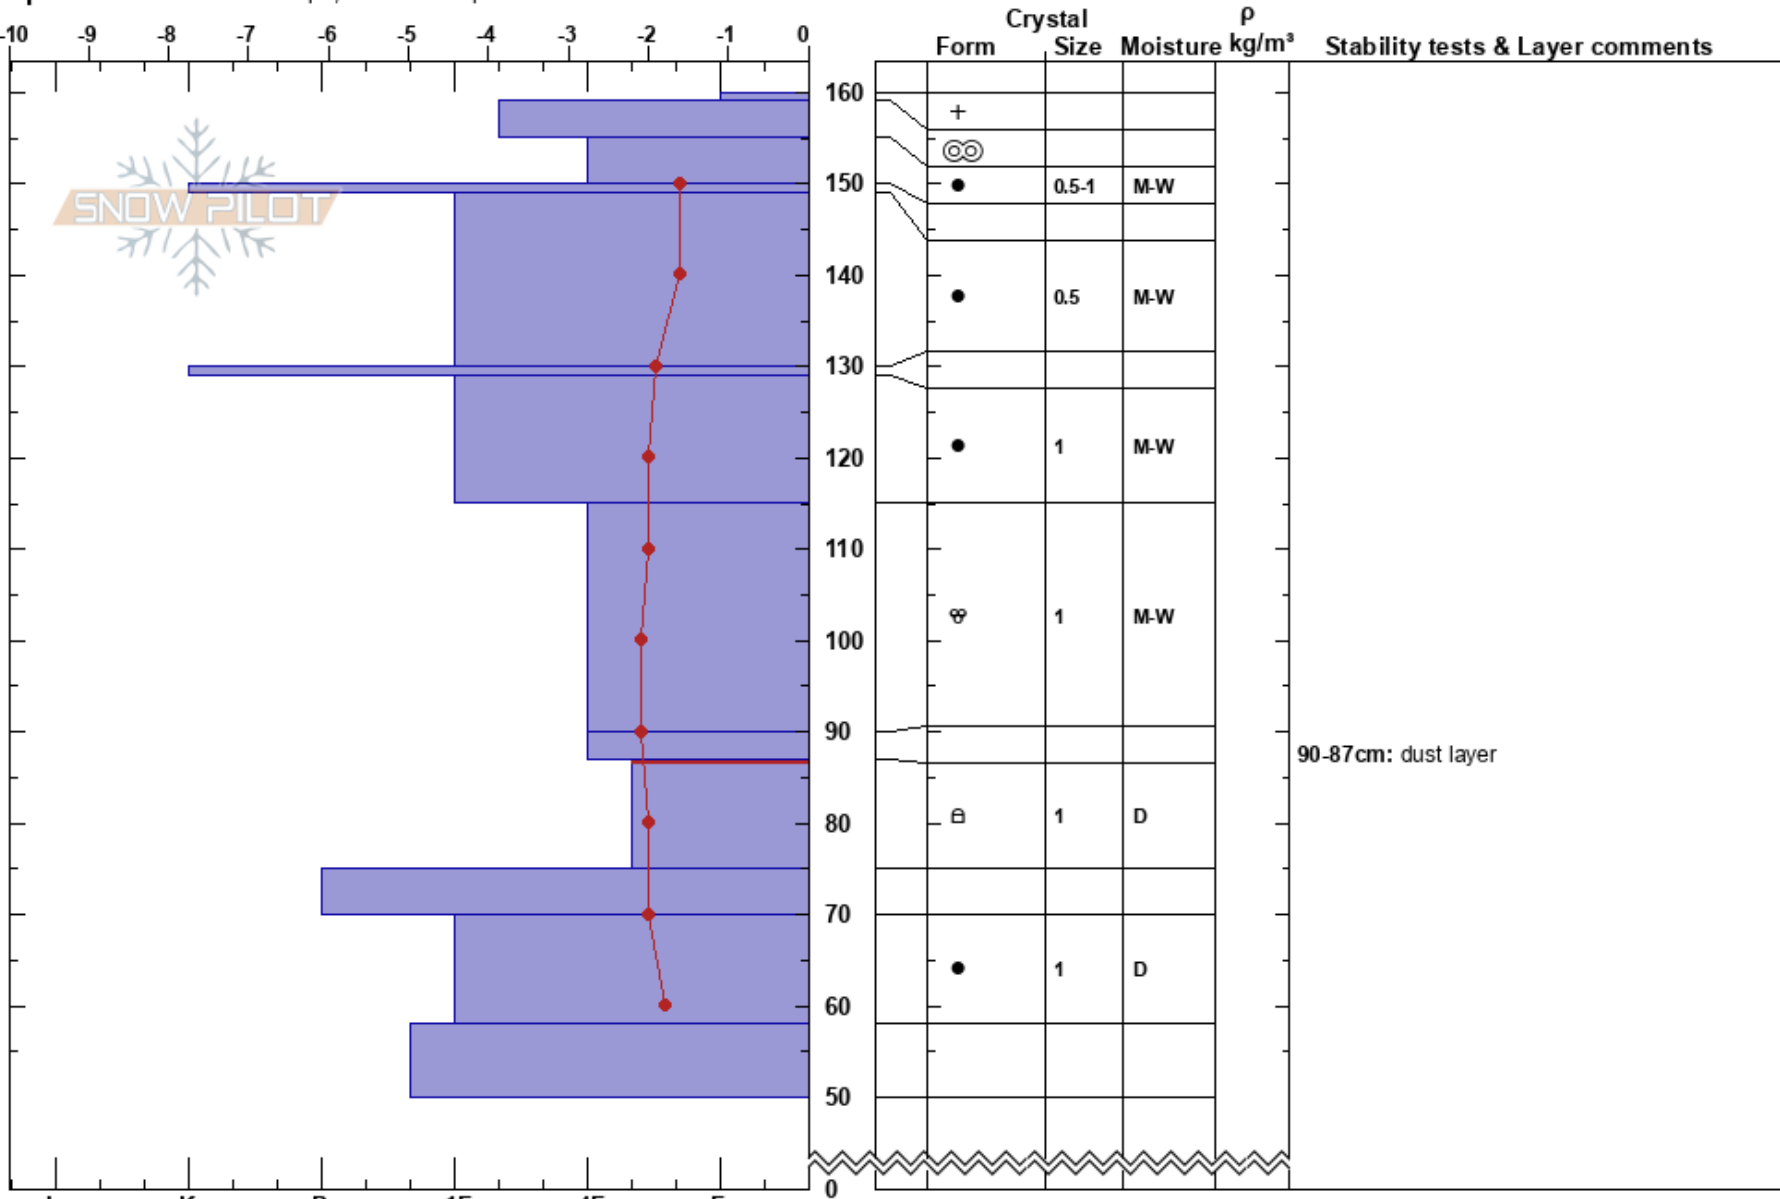

Bear Lake, 7800' E
 Bear River Range
 UT
 Elevation: 7800 ft
 Aspect: 100°

McKinley Talty
 03/03/2025 - 12:15pm
 Co-ord: 41.91924N, -111.46584W
 Slope Angle: 20°
 Wind Loading:

Stability: Good
 Air Temperature: 1°C
 Sky Cover: OVC
 Precipitation: NO
 Wind: W Light Breeze

HS:160
 Layer Notes:
 90-87cm: dust layer
 87-75cm: Problematic layer

Specifics: Ski tracks on slope; We skied slope

Notes: