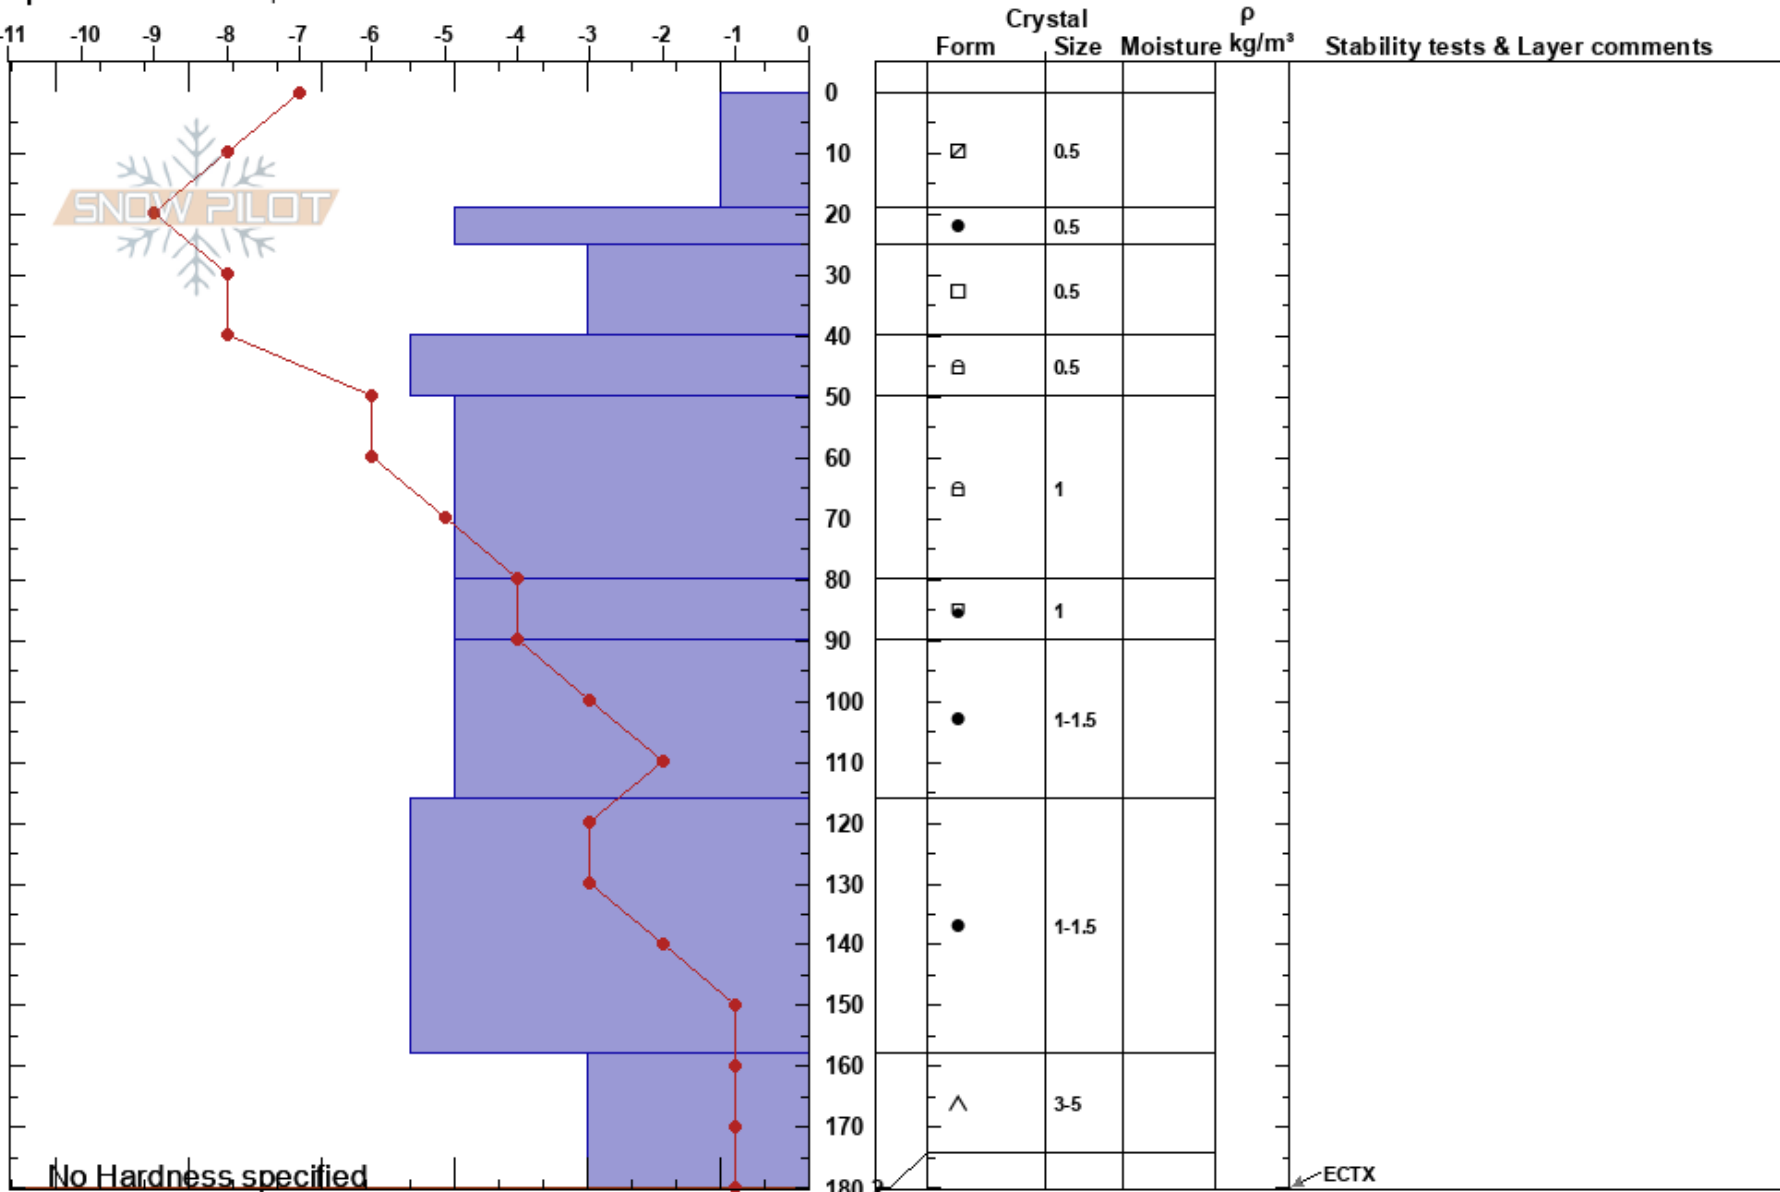

Butler/Powerline Rolls

Eric Tollund

Stability: Good

HS:182

Layer Notes:

Front Range

02/22/2018 - 2:00pm

Air Temperature: -9°C

PS: 22

158-180cm: Problematic layer

CO

Co-ord: 39.76026N, -105.87499W

Sky Cover: OVC

Elevation: 3566 m

Slope Angle: 40°

Precipitation: S1

Aspect: 60°

Wind Loading: yes

Wind: W Calm

Specifics: We skied slope

Notes: Slope with obvious loading to represent problem areas in zone.