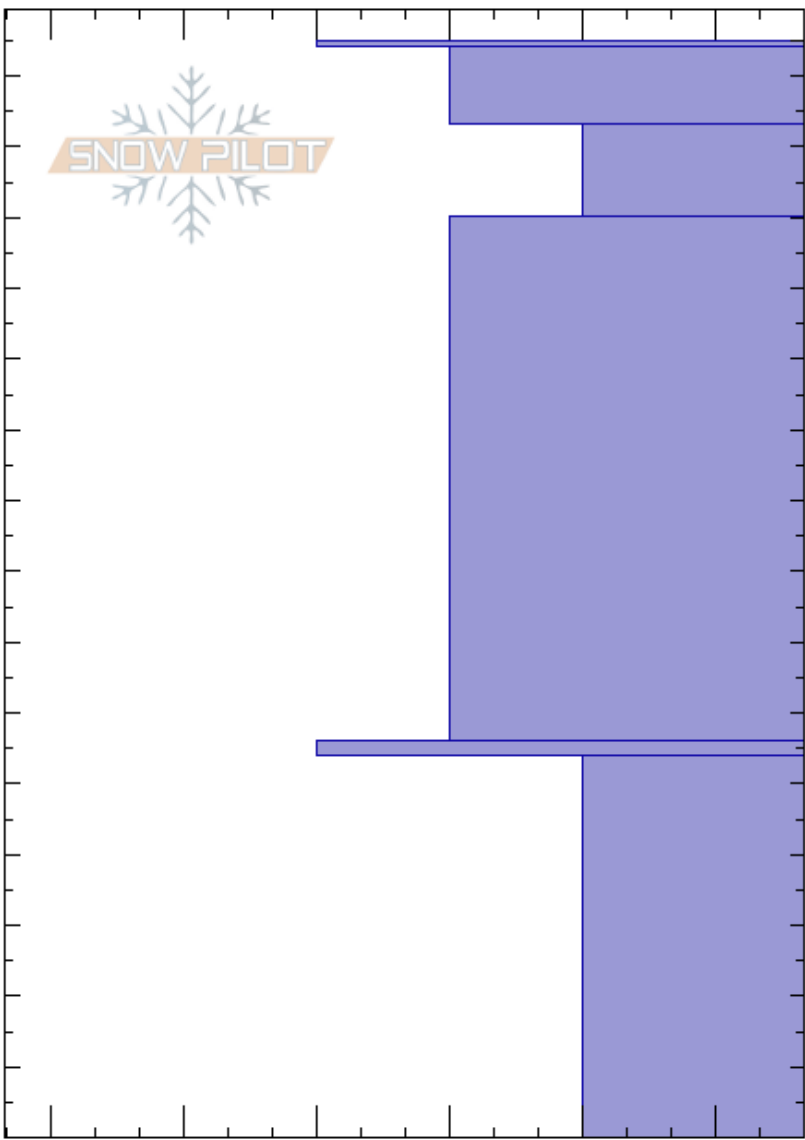

Seven Utes - NE Aspect  
 Cameron Pass  
 CO  
 Elevation: 11300 ft  
 Aspect: NE  
 Specifics:

JP Pickell  
 03/02/2025 - 12:00pm  
 Co-ord:  
 Slope Angle:  
 Wind Loading:

Stability:  
 Air Temperature:  
 Sky Cover: CLR  
 Precipitation: NO  
 Wind: W Calm

HS:155  
 Layer Notes:  
 154-143cm: Wet from solar radiation

Height (cm)	Crystal		$\rho$ kg/m <sup>3</sup>	Stability tests & Layer comments
	Form	Size		
155				
150	☉☉			
143				154-143cm: Wet from solar radiation
140				
130				
120				
110				
100				
90				
80				
70				
60				
55	☉☉			
50				
40				
30				
20				
10				
0				ECTX