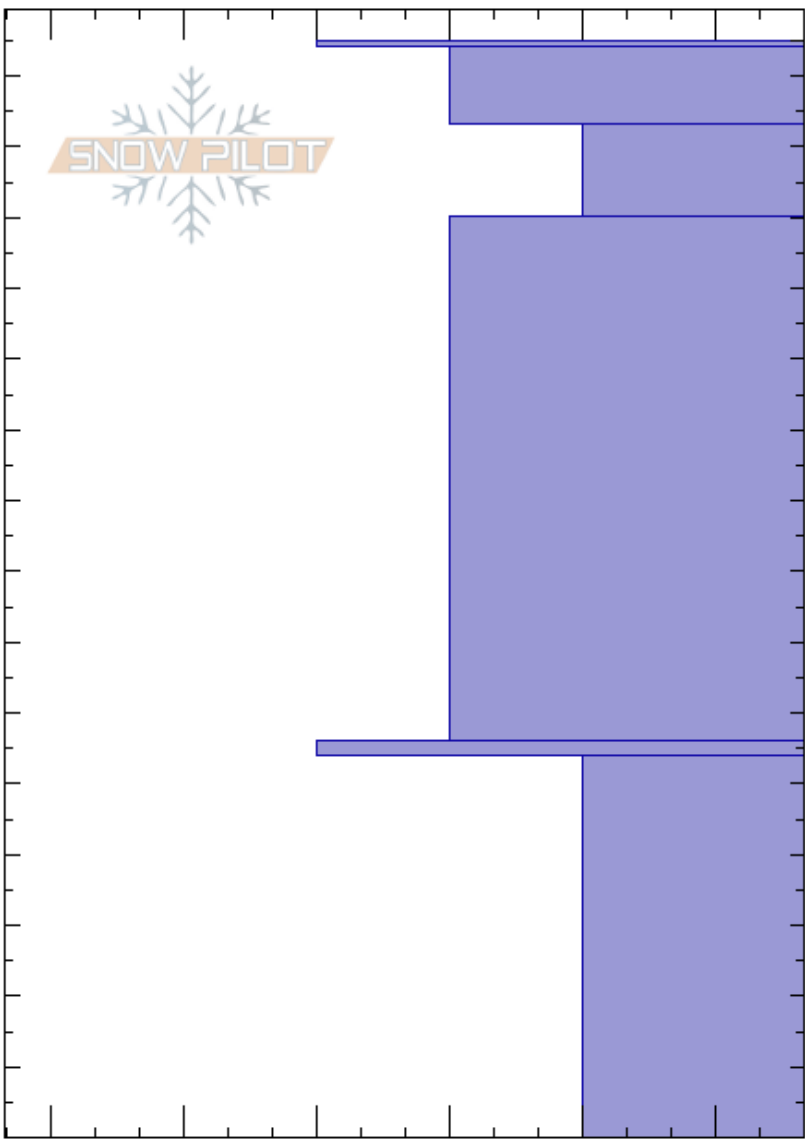

Seven Utes - NE Aspect
 Cameron Pass
 CO
 Elevation: 11300 ft
 Aspect: NE
 Specifics:

JP Pickell
 03/02/2025 - 12:00pm
 Co-ord:
 Slope Angle:
 Wind Loading:

Stability:
 Air Temperature:
 Sky Cover: CLR
 Precipitation: NO
 Wind: W Calm

HS:155
 Layer Notes:
 154-143cm: Wet from solar radiation

Height (cm)	Crystal		Moisture	ρ kg/m ³	Stability tests & Layer comments
	Form	Size			
155					
150	⊙⊙				
143					154-143cm: Wet from solar radiation
140					
130					
120					
110					
100					
90					
80					
70					
60					
55	⊙⊙				
50					
40					
30					
20					
10					
0					ECTX