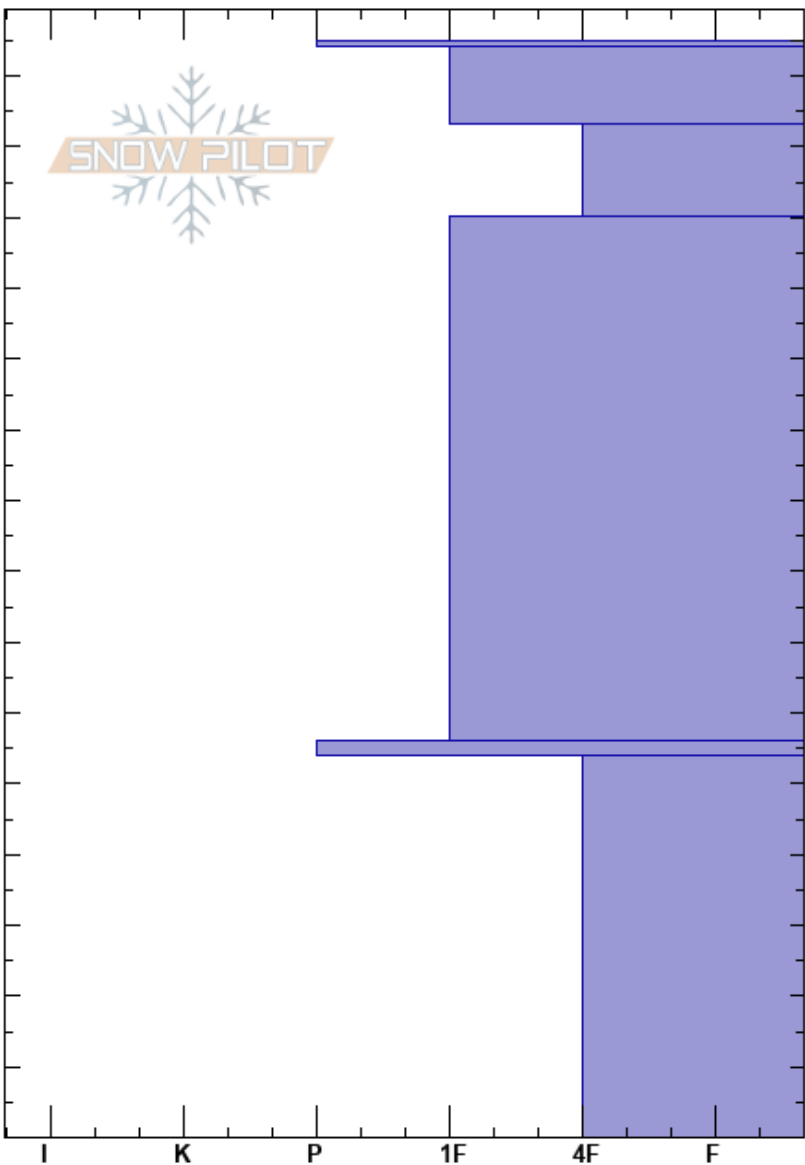

Seven Utes - NE Aspect
 Cameron Pass
 CO
Elevation: 11300 ft
Aspect: NE
Specifics:

JP Pickell
 03/02/2025 - 12:00pm
Co-ord:
Slope Angle:
Wind Loading:

Stability:
Air Temperature:
Sky Cover: CLR
Precipitation: NO
Wind: W Calm

HS: 155
Layer Notes:
 154-143cm: Wet from solar radiation

Height (cm)	Crystal		Moisture	ρ kg/m ³	Stability tests & Layer comments
	Form	Size			
155					
150	⊙⊙				
143					154-143cm: Wet from solar radiation
140					
130					
120					
110					
100					
90					
80					
70					
60					
55	⊙⊙				
50					
40					
30					
20					
10					
0					ECTX