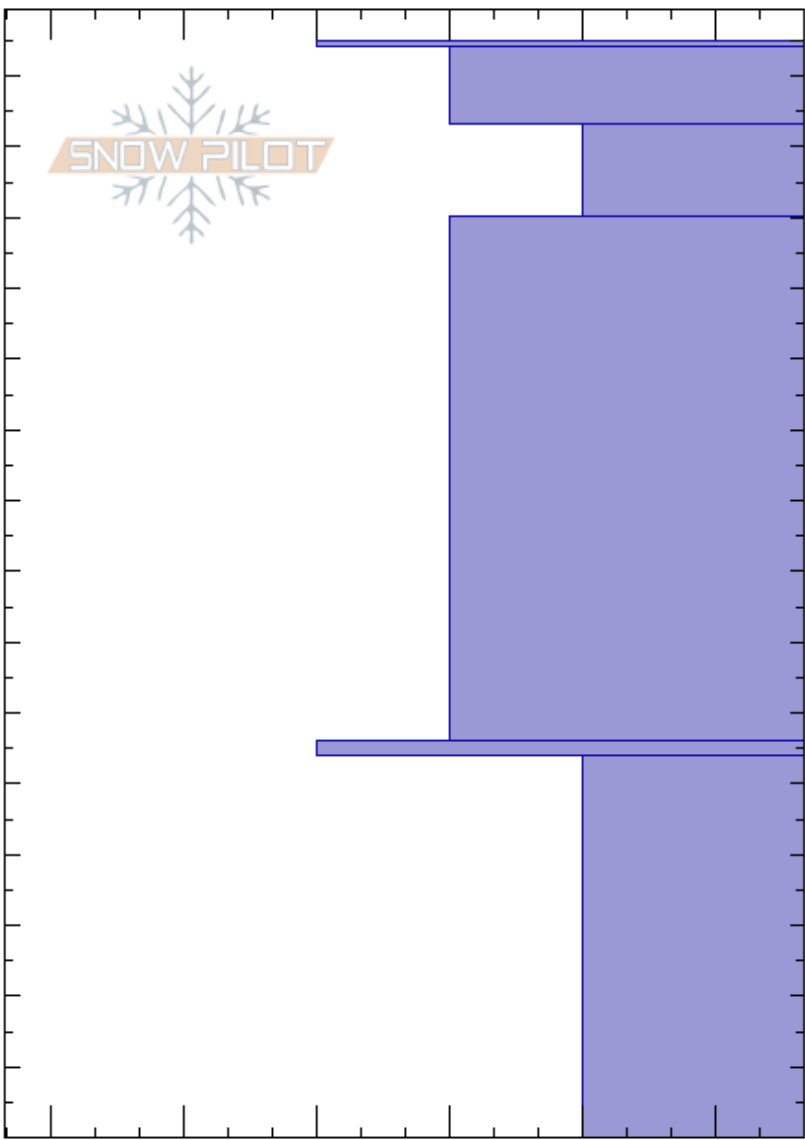

Seven Utes - NE Aspect
 Cameron Pass
 CO
Elevation: 11300 ft
Aspect: NE
Specifics:

JP Pickell
 03/02/2025 - 12:00pm
Co-ord:
Slope Angle:
Wind Loading:

Stability:
Air Temperature:
Sky Cover: CLR
Precipitation: NO
Wind: W Calm

HS: 155
Layer Notes:
 154-143cm: Wet from solar radiation

Height (cm)	Crystal		ρ kg/m ³	Stability tests & Layer comments
	Form	Size		
155				
150	⊙⊙			
143				154-143cm: Wet from solar radiation
140				
130				
120				
110				
100				
90				
80				
70				
60				
55	⊙⊙			
50				
40				
30				
20				
10				
0				ECTX