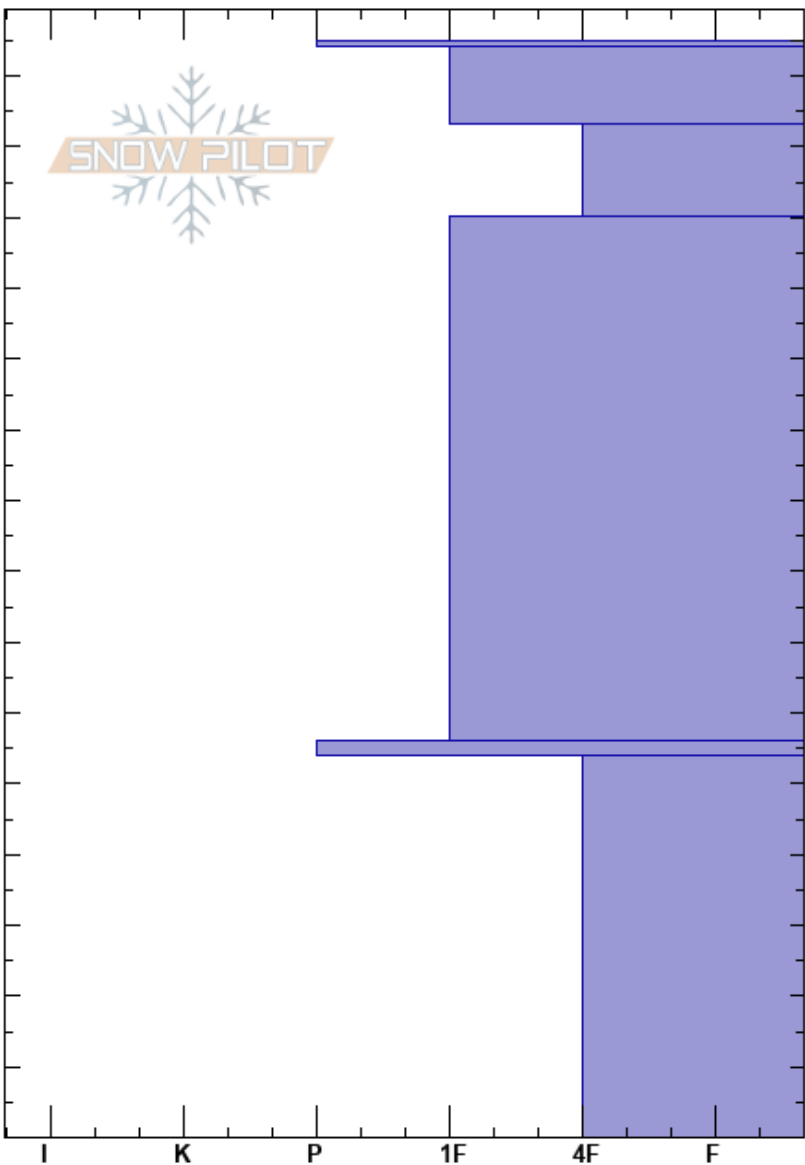

Seven Utes - NE Aspect
 Cameron Pass
 CO
Elevation: 11300 ft
Aspect: NE
Specifics:

JP Pickell
 03/02/2025 - 12:00pm
Co-ord:
Slope Angle:
Wind Loading:

Stability:
Air Temperature:
Sky Cover: CLR
Precipitation: NO
Wind: W Calm

HS: 155
Layer Notes:
 154-143cm: Wet from solar radiation

Height (cm)	Crystal		Moisture	ρ kg/m ³	Stability tests & Layer comments
	Form	Size			
155					
150	⊙⊙				154-143cm: Wet from solar radiation
140					
130					
120					
110					
100					
90					
80					
70					
60					
55	⊙⊙				
50					
40					
30					
20					
10					
0					ECTX