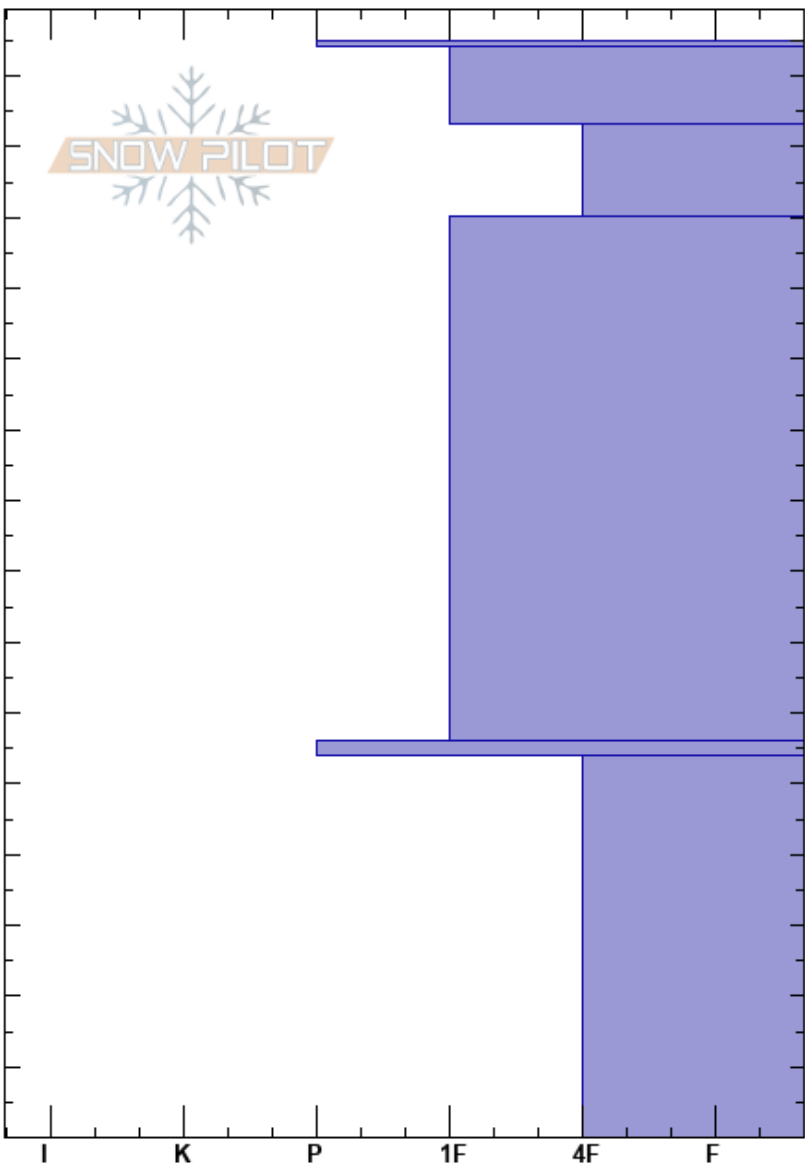

Seven Utes - NE Aspect
 Cameron Pass
 CO
Elevation: 11300 ft
Aspect: NE
Specifics:

JP Pickell
 03/02/2025 - 12:00pm
Co-ord:
Slope Angle:
Wind Loading:

Stability:
Air Temperature:
Sky Cover: CLR
Precipitation: NO
Wind: W Calm

HS: 155
Layer Notes:
 154-143cm: Wet from solar radiation

Height (cm)	Crystal		ρ kg/m ³	Stability tests & Layer comments
	Form	Size		
155				
150	☉☉			
143				154-143cm: Wet from solar radiation
140				
130				
120				
110				
100				
90				
80				
70				
60				
55	☉☉			
50				
40				
30				
20				
10				
0				ECTX