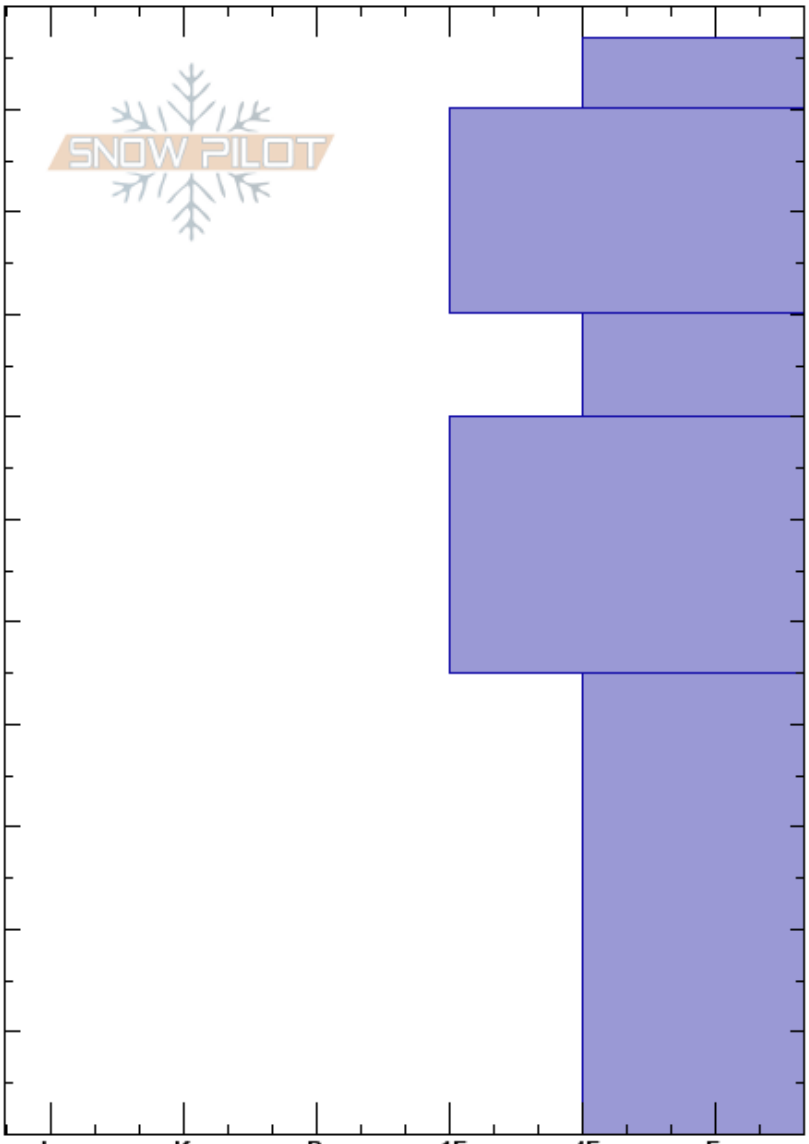

Seven Utes - E Aspect
 Cameron Pass
 CO
 Elevation: 11100 ft
 Aspect: E
 Specifics:

JP Pickell
 03/02/2025 - 12:00pm
 Co-ord:
 Slope Angle:
 Wind Loading:

Stability:
 Air Temperature:
 Sky Cover: CLR
 Precipitation: NO
 Wind: W Calm

HS:107
 Layer Notes:
 107-100cm: Wet from solar radiation
 70-45cm: Mid pack is rounding

Height (cm)	Crystal		Moisture	ρ kg/m ³	Stability tests & Layer comments
	Form	Size			
107					107-100cm: Wet from solar radiation
100					
90					70-45cm: Mid pack is rounding
80					
70					
60					
50					
40					
30					
20					
10					
0					