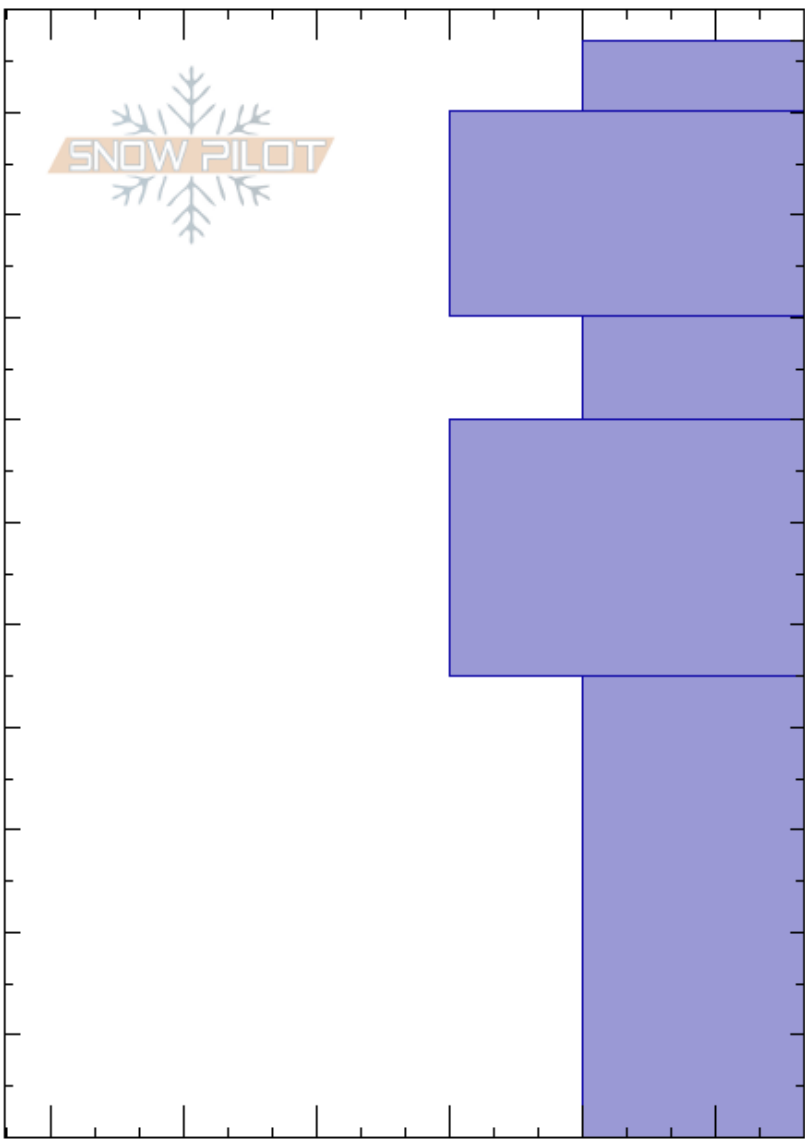

Seven Utes - E Aspect  
 Cameron Pass  
 CO  
 Elevation: 11100 ft  
 Aspect: E  
 Specifics:

JP Pickell  
 03/02/2025 - 12:00pm  
 Co-ord:  
 Slope Angle:  
 Wind Loading:

Stability:  
 Air Temperature:  
 Sky Cover: CLR  
 Precipitation: NO  
 Wind: W Calm

HS:107  
 Layer Notes:  
 107-100cm: Wet from solar radiation  
 70-45cm: Mid pack is rounding

Depth (cm)	Crystal		Moisture	$\rho$ kg/m <sup>3</sup>	Stability tests & Layer comments
	Form	Size			
107					107-100cm: Wet from solar radiation
100					
90					
80					
70					70-45cm: Mid pack is rounding
60					
50					
40					
30					
20					
10					
0					ECTX