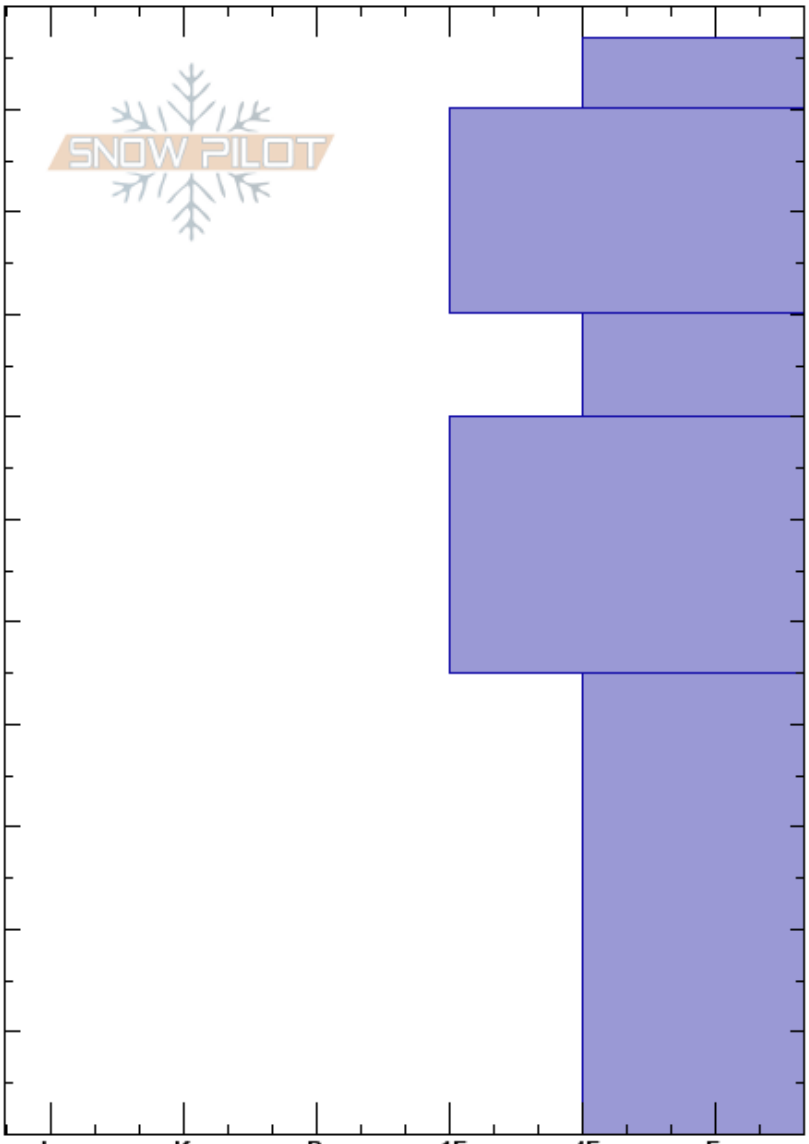

Seven Utes - E Aspect
 Cameron Pass
 CO
 Elevation: 11100 ft
 Aspect: E
 Specifics:

JP Pickell
 03/02/2025 - 12:00pm
 Co-ord:
 Slope Angle:
 Wind Loading:

Stability:
 Air Temperature:
 Sky Cover: CLR
 Precipitation: NO
 Wind: W Calm

HS:107
 Layer Notes:
 107-100cm: Wet from solar radiation
 70-45cm: Mid pack is rounding

Height (cm)	Crystal		Moisture	ρ kg/m ³	Stability tests & Layer comments
	Form	Size			
107					107-100cm: Wet from solar radiation
100					
80					70-45cm: Mid pack is rounding
70					
45					
0					ECTX