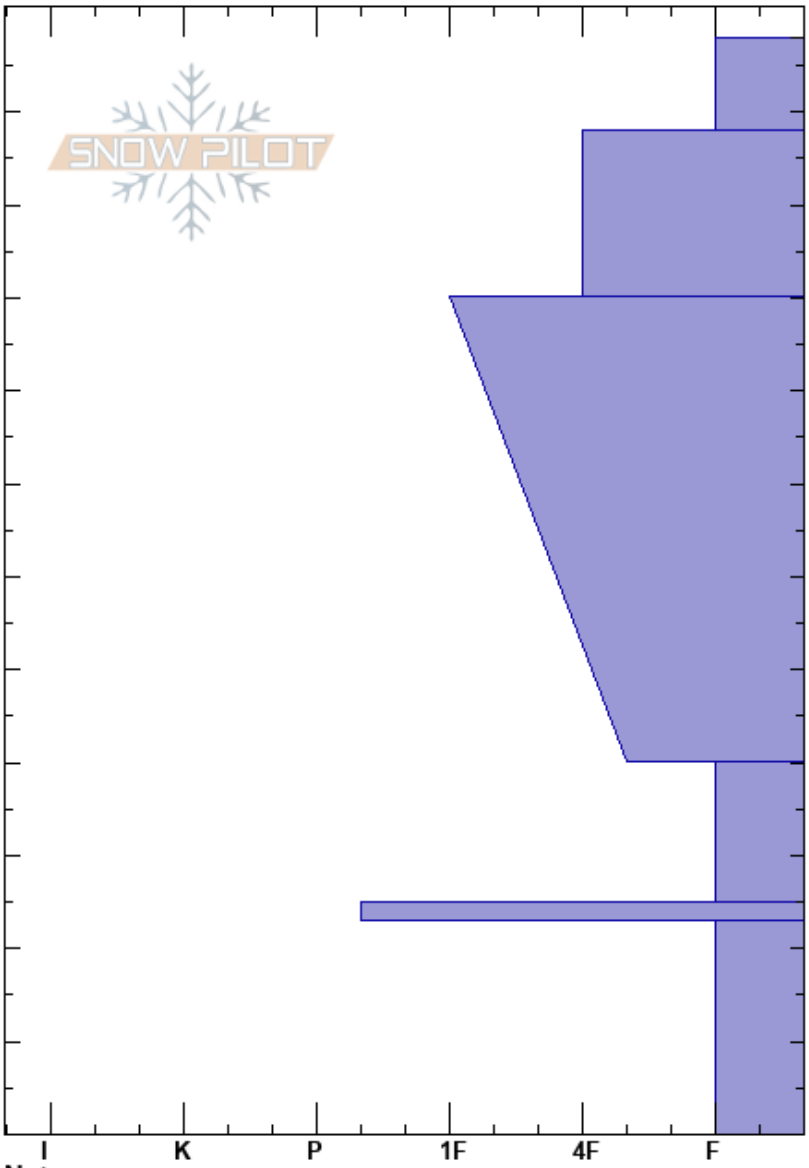

Seven Utes - NW Aspect JP Pickell
 Cameron Pass 03/02/2025 - 12:00pm
 CO
 Elevation: 11300 ft
 Aspect: NW
 Specifics:

Stability:
 Air Temperature:
 Sky Cover: CLR
 Precipitation: NO
 Wind: W Calm

HS:118

Layer Notes:

Elevation (ft)	Crystal		ρ kg/m ³	Stability tests & Layer comments
	Form	Size		
118	/			
110				
100	•			
90				
80				
70	•			
60				
50				
40				
30	□	3		
25	⊙			← ECTP30 @25cm
20				
10	^	4.5		
0				← ECTP29 @0cm