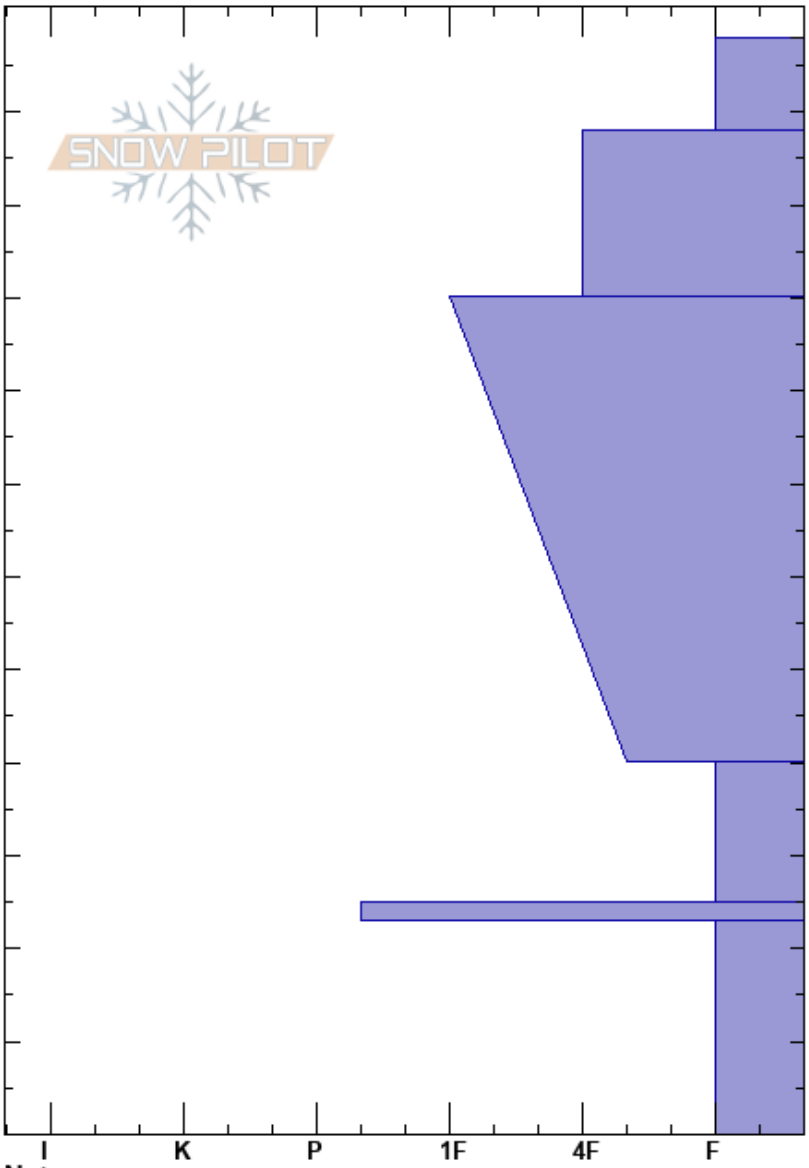

Seven Utes - NW Aspect JP Pickell
 Cameron Pass 03/02/2025 - 12:00pm
 CO
 Elevation: 11300 ft
 Aspect: NW
 Specifics:

Stability:
 Air Temperature:
 Sky Cover: CLR
 Precipitation: NO
 Wind: W Calm

HS:118

Layer Notes:

Height (ft)	Crystal		ρ kg/m ³	Stability tests & Layer comments
	Form	Size		
118				
110	/			
100	•			
90				
80				
70	•			
60				
50				
40				
30	□	3		
25	⊙			← ECTP30 @25cm
20				
10	^	4.5		
0				← ECTP29 @0cm