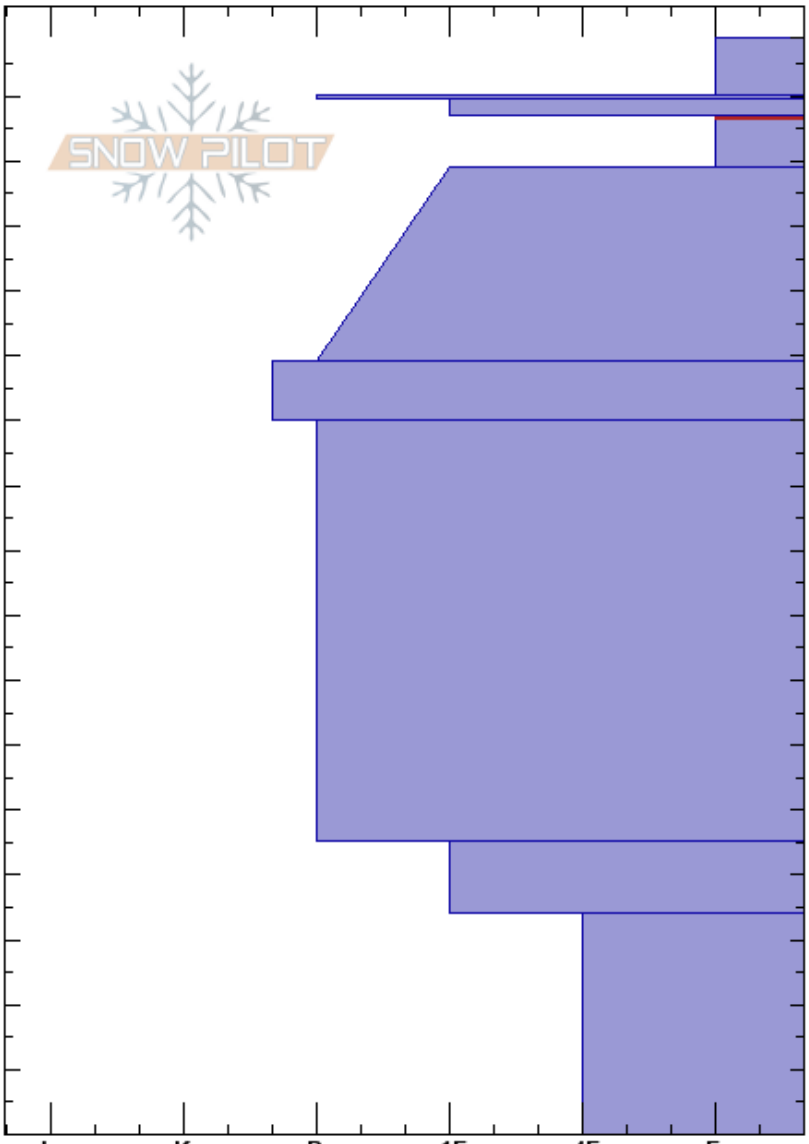

20180222tOPoFsiSTER3
 Front Range
 CO
 Elevation: 11510 ft
 Aspect: 26°
 Specifics:

Ron Simenhois
 02/22/2018 - 12:25pm
 Co-ord: 13S 423635W 4392269N
 Slope Angle: 33°
 Wind Loading: previous

Stability: Fair Unstable
 Air Temperature:
 Sky Cover: OVC
 Precipitation: S-1
 Wind: Calm

HS:169
 Layer Notes:
 157-149cm:Problematic layer

Height (cm)	Crystal		Moisture	ρ kg/m ³	Stability tests & Layer comments
	Form	Size			
169					
160	+	1			
160	■				
160	●	0.1			← ECTP13 @156cm
150	/	1-2			
130	⊖	0.5			
120	●	0.3			
80	⊖	0.5			
40	□	1-2			
20	^	3			