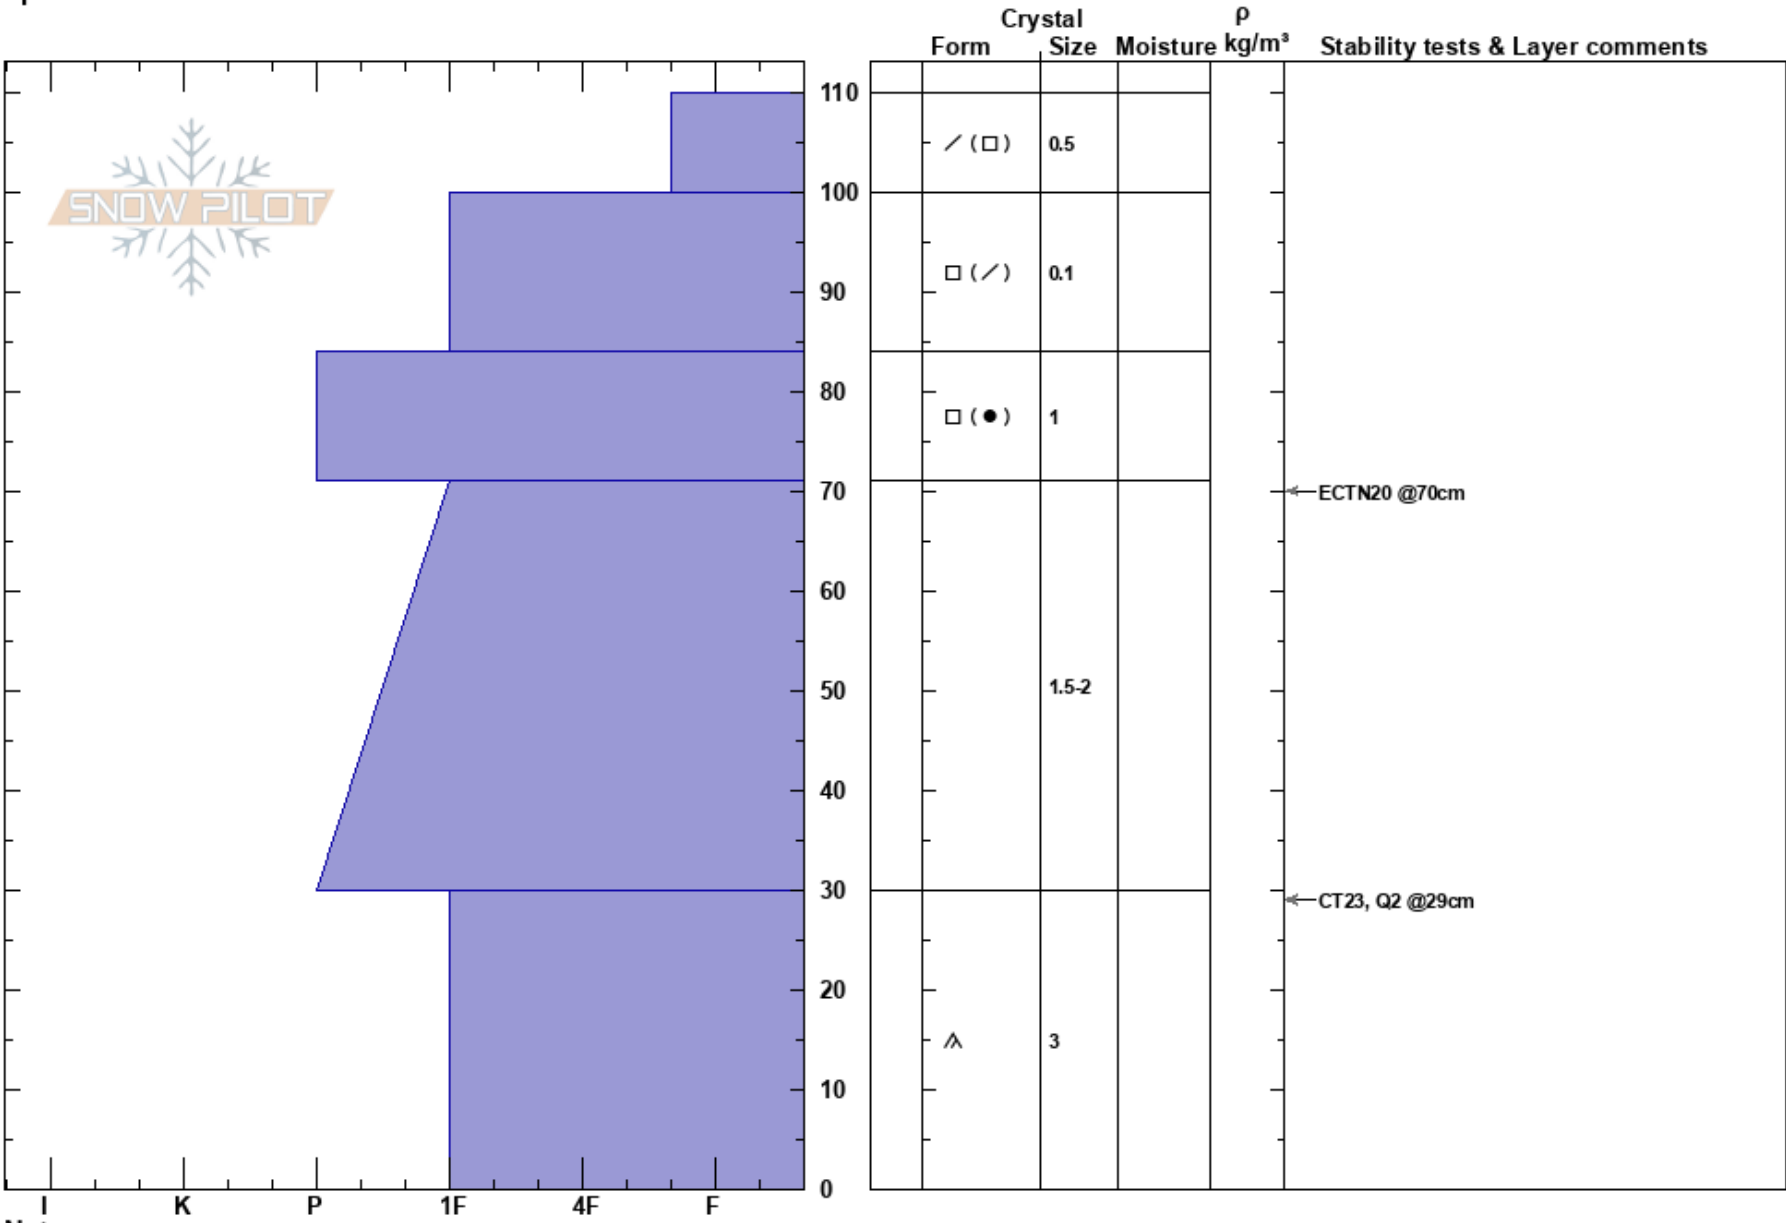

20180222TopOfSister1
 Front Range
 CO
 Elevation: 11640 ft
 Aspect: 32°
 Specifics:

Ron Simenhois
 02/22/2018 - 11:50am
 Co-ord: 13S 423503W 4392199N
 Slope Angle: 32°
 Wind Loading: no

Stability: Good
 Air Temperature:
 Sky Cover: OVC
 Precipitation: NO
 Wind: Calm

HS:110 Layer Notes:

Notes: