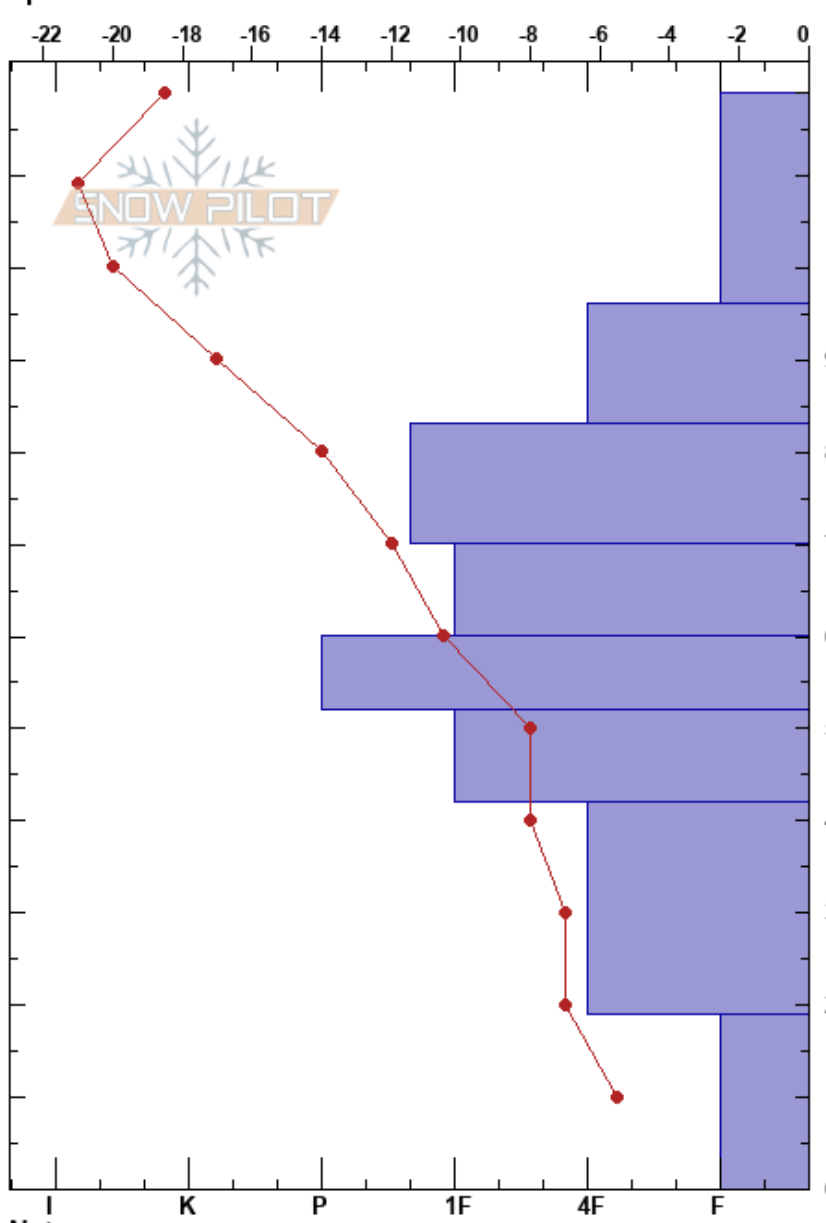

W Molas Overlook 2
 San Juan Range
 CO
 Elevation: 10940 ft
 Aspect: NE
 Specifics:

Carl Schnitker
 02/21/2018 - 9:30am
 Co-ord: 13S 261912W 4180223N
 Slope Angle: 24°
 Wind Loading: previous

Stability:
 Air Temperature: -16°C
 Sky Cover: FEW
 Precipitation: NO
 Wind: Calm

HS:119
 PF:55
 119-96cm: HST
 19-0cm: Problematic layer

Height (cm)	Crystal		Moisture	ρ kg/m ³	Stability tests & Layer comments
	Form	Size			
119					
110	/	1	D		119-96cm: HST
100					
90	/	0.5	D		
80	□	1	D		
70	□	0.5	D		← STE, BRK @65cm
60	⊖	2	D		
50	□	1	D		← CT14, RP @42cm
40					
30	□	2	D		
20					
10	^	4-10	D		
0					