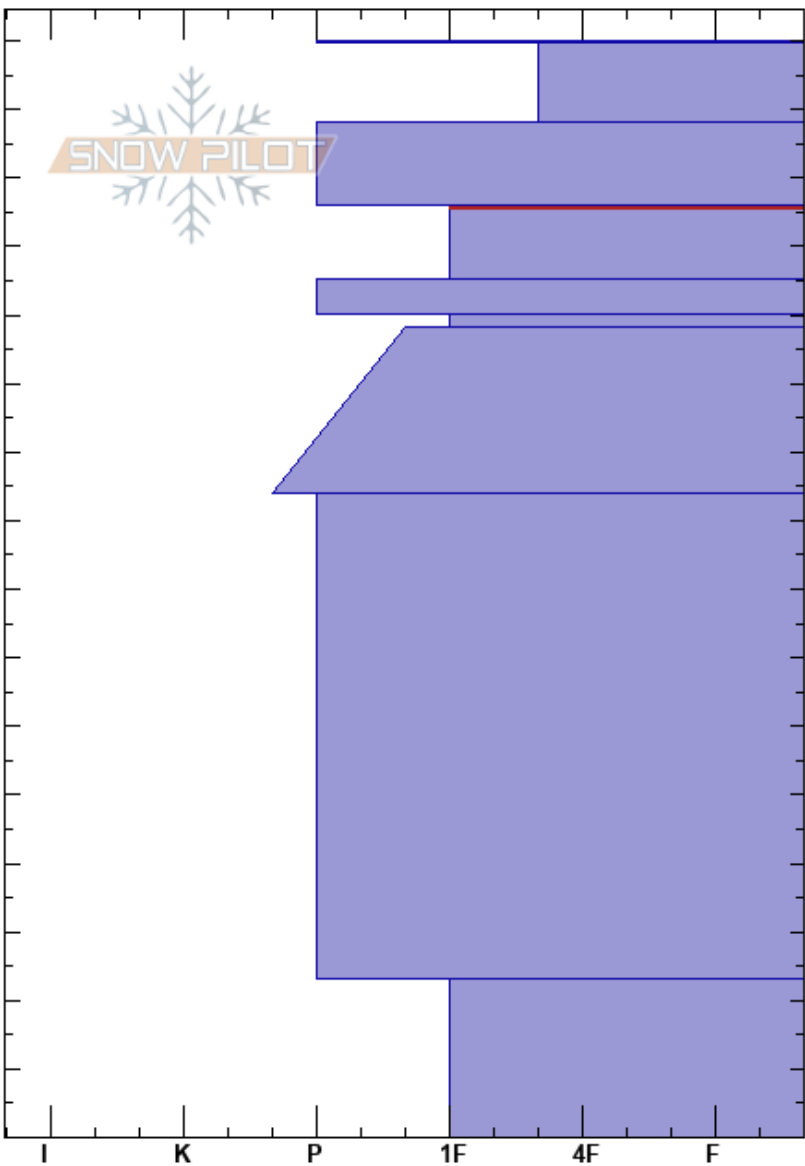

20180222ToOfSister6
 Front Range
 CO
 Elevation: 11870 ft
 Aspect: 23°
 Specifics:

Ron Simenhois
 02/22/2018 - 10:55am
 Co-ord: 13S 423901W 4392139N
 Slope Angle: 30°
 Wind Loading: previous

Stability: Good
 Air Temperature:
 Sky Cover: BKN
 Precipitation: NO
 Wind: Calm

HS:160
 Layer Notes:
 136-125cm:Problematic layer

Height (cm)	Crystal		Moisture	ρ kg/m ³	Stability tests & Layer comments
	Form	Size			
160	•	0.1			
150	/ (□)	0.3			
140	• (□)	0.3			
130	• (□)	0.5			← PST90/100 (End) @135cm ← CT28, Q2 @135cm
120	•	0.1			
120	/ (•)	0.3-0.5			
110	• (□)	0.5			
90					
60	⊖	0.5-1			
20	⊖	1			
0					← ECTX