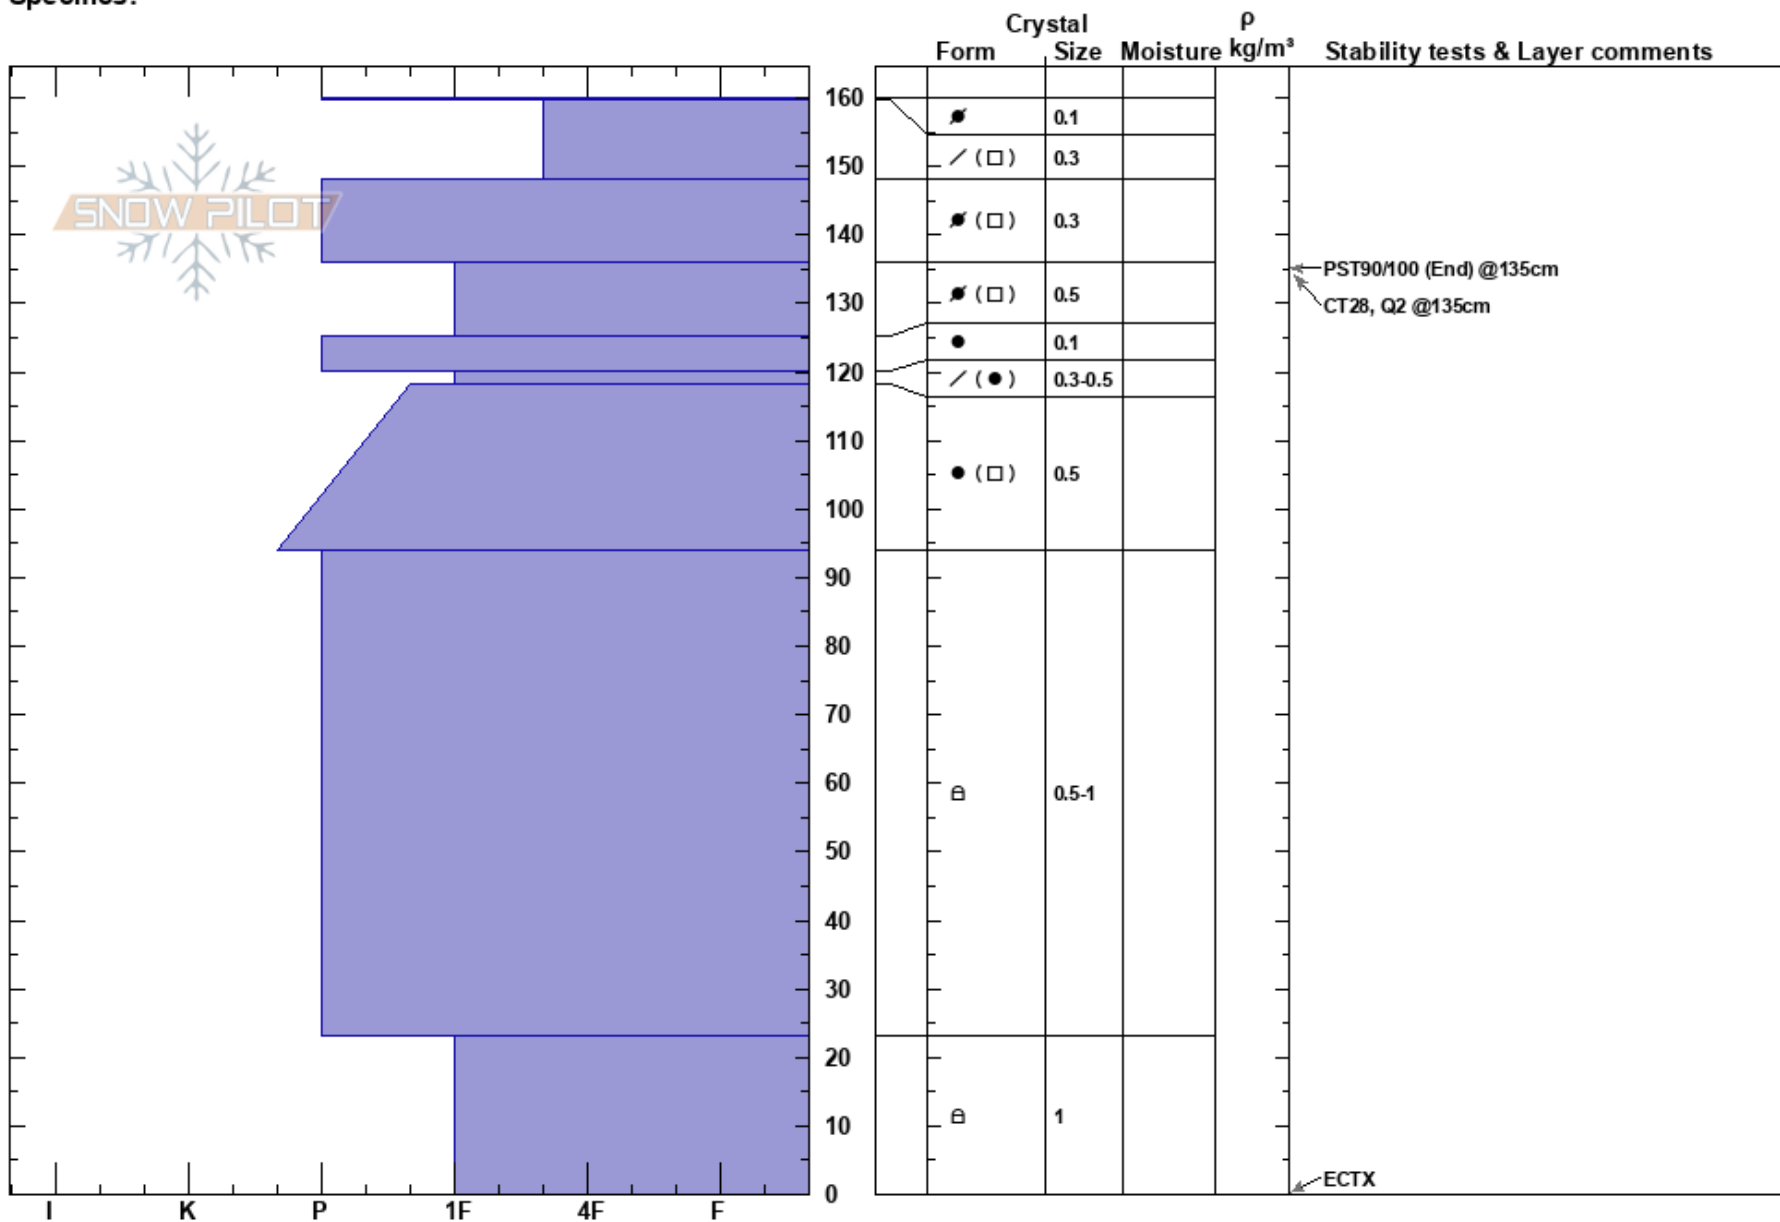

20180222ToOfSister6
 Front Range
 CO
 Elevation: 11870 ft
 Aspect: 23°
 Specifics:

Ron Simenhois
 02/22/2018 - 10:55am
 Co-ord: 13S 423901W 4392139N
 Slope Angle: 30°
 Wind Loading: previous

Stability: Good
 Air Temperature:
 Sky Cover: BKN
 Precipitation: NO
 Wind: Calm

HS:160

Layer Notes:

Notes: