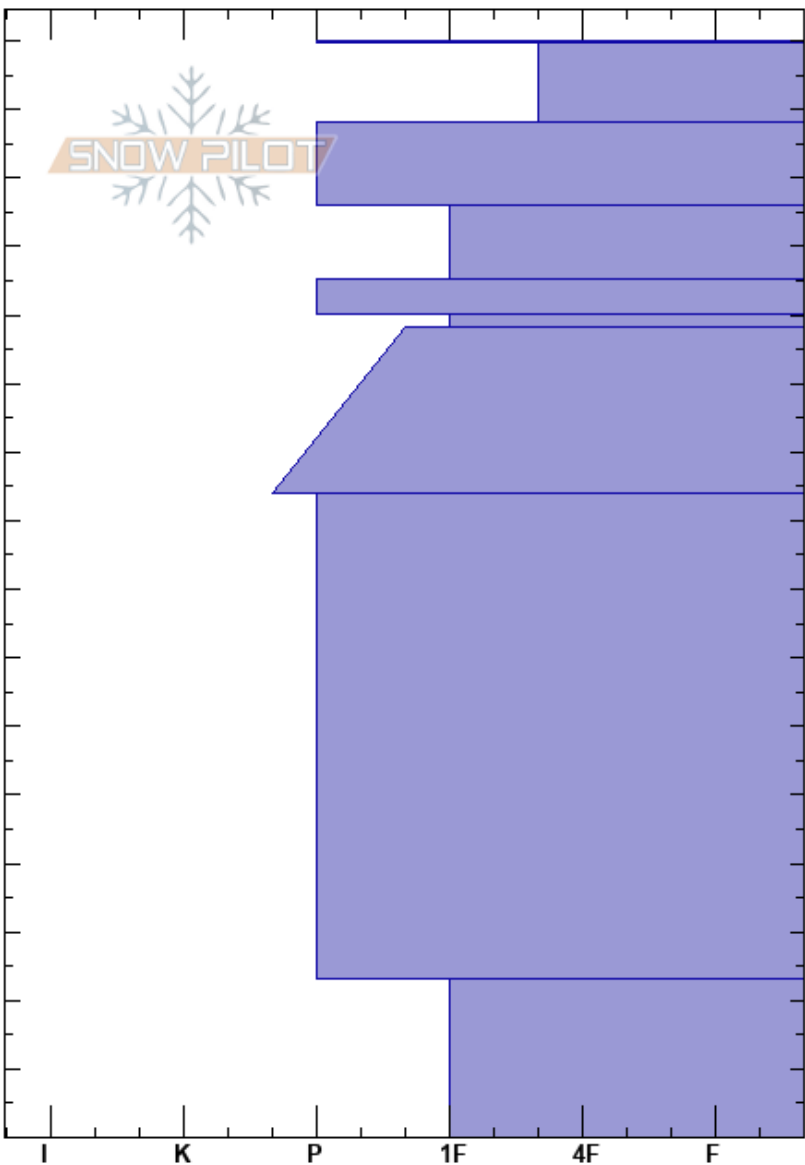

20180222ToOfSister6  
 Front Range  
 CO  
 Elevation: 11870 ft  
 Aspect: 23°  
 Specifics:

Ron Simenhois  
 02/22/2018 - 10:55am  
 Co-ord: 13S 423901W 4392139N  
 Slope Angle: 30°  
 Wind Loading: previous

Stability: Good HS:160 Layer Notes:  
 Air Temperature:  
 Sky Cover: BKN  
 Precipitation: NO  
 Wind: Calm

Height (cm)	Crystal		Moisture	$\rho$ kg/m <sup>3</sup>	Stability tests & Layer comments
	Form	Size			
160	•	0.1			
150	/ (□)	0.3			
140	• (□)	0.3			
130	• (□)	0.5			PST90/100 (End) @135cm CT28, Q2 @135cm
120	•	0.1			
120	/ (•)	0.3-0.5			
110	• (□)	0.5			
90					
60	⊖	0.5-1			
20	⊖	1			
0					ECTX