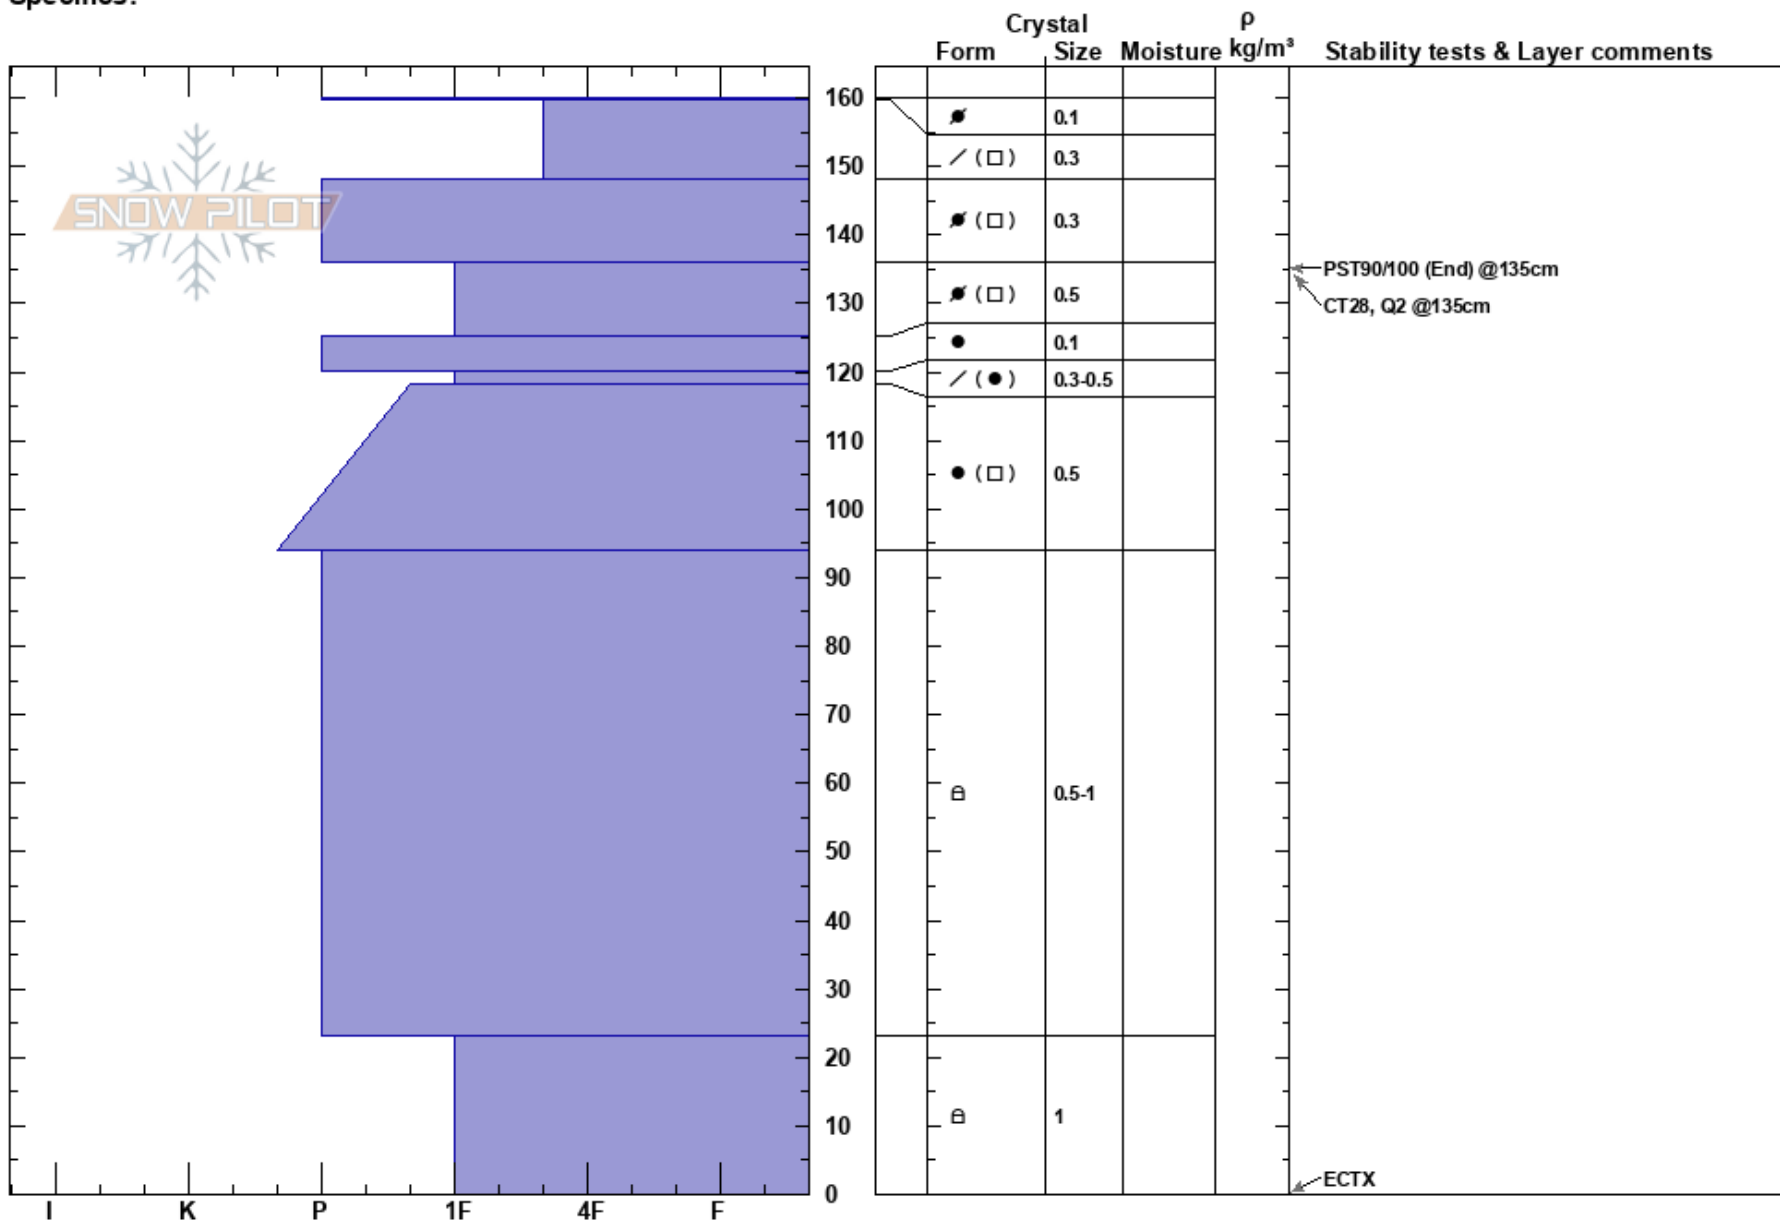

20180222ToOfSister6
Front Range
CO
Elevation: 11870 ft
Aspect: 23°
Specifics:

Ron Simenhois
02/22/2018 - 10:55am
Co-ord: 13S 423901W 4392139N
Slope Angle: 30°
Wind Loading: previous

Stability: Good
Air Temperature:
Sky Cover: BKN
Precipitation: NO
Wind: Calm

HS:160

Layer Notes:

Notes: