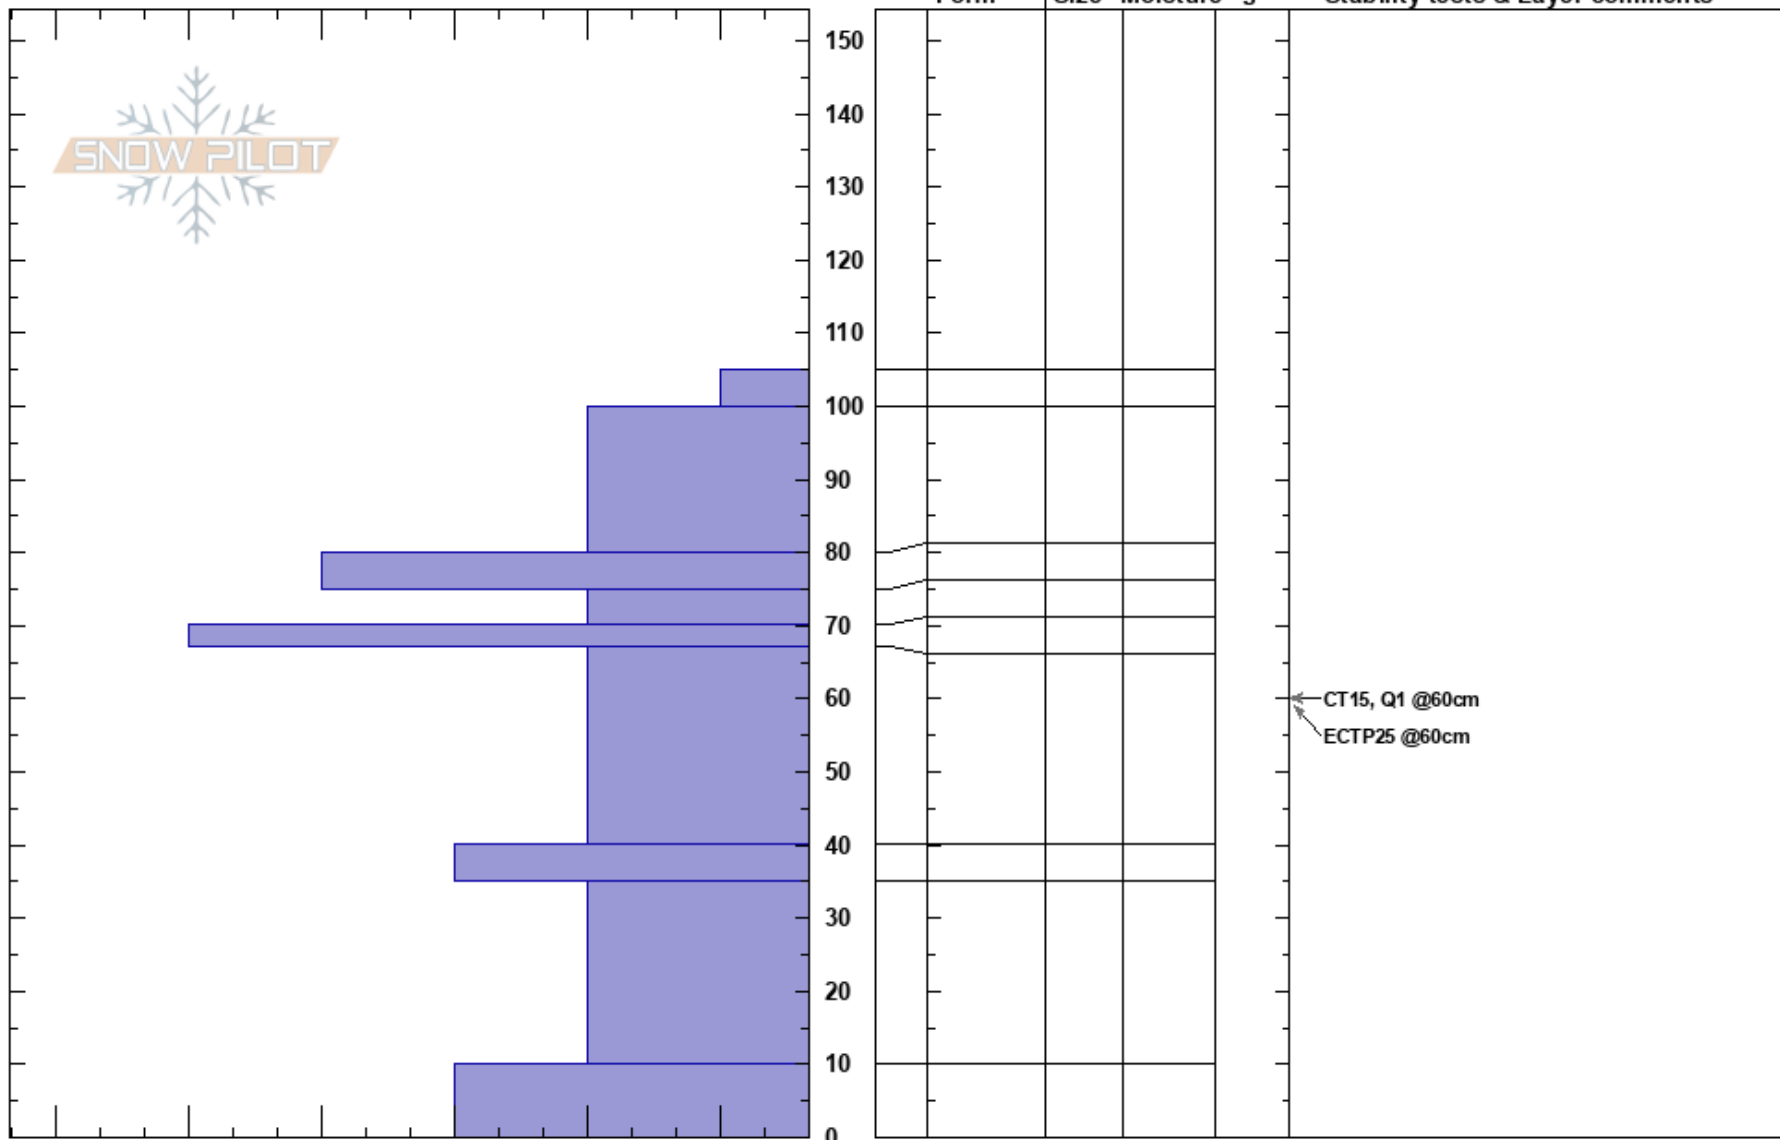

AIARE 2

San Juan Range

CO

Elevation: 11660 ft

Aspect: SE

Specifics: Recent avalanche activity on different slopes; Instability rapidly rising; Ski tracks on slope; We skied slope

Kip Sevenoff

03/01/2025 - 12:30pm

Co-ord: 37.76915N, -107.69114W

Slope Angle: 17°

Wind Loading: no

Stability: Fair

Air Temperature: 8°C

Sky Cover: FEW

Precipitation: NO

Wind: N Calm

HS:150

PF:18

Layer Notes:

Crystal Form Size Moisture ρ kg/m³ Stability tests & Layer comments

Notes: