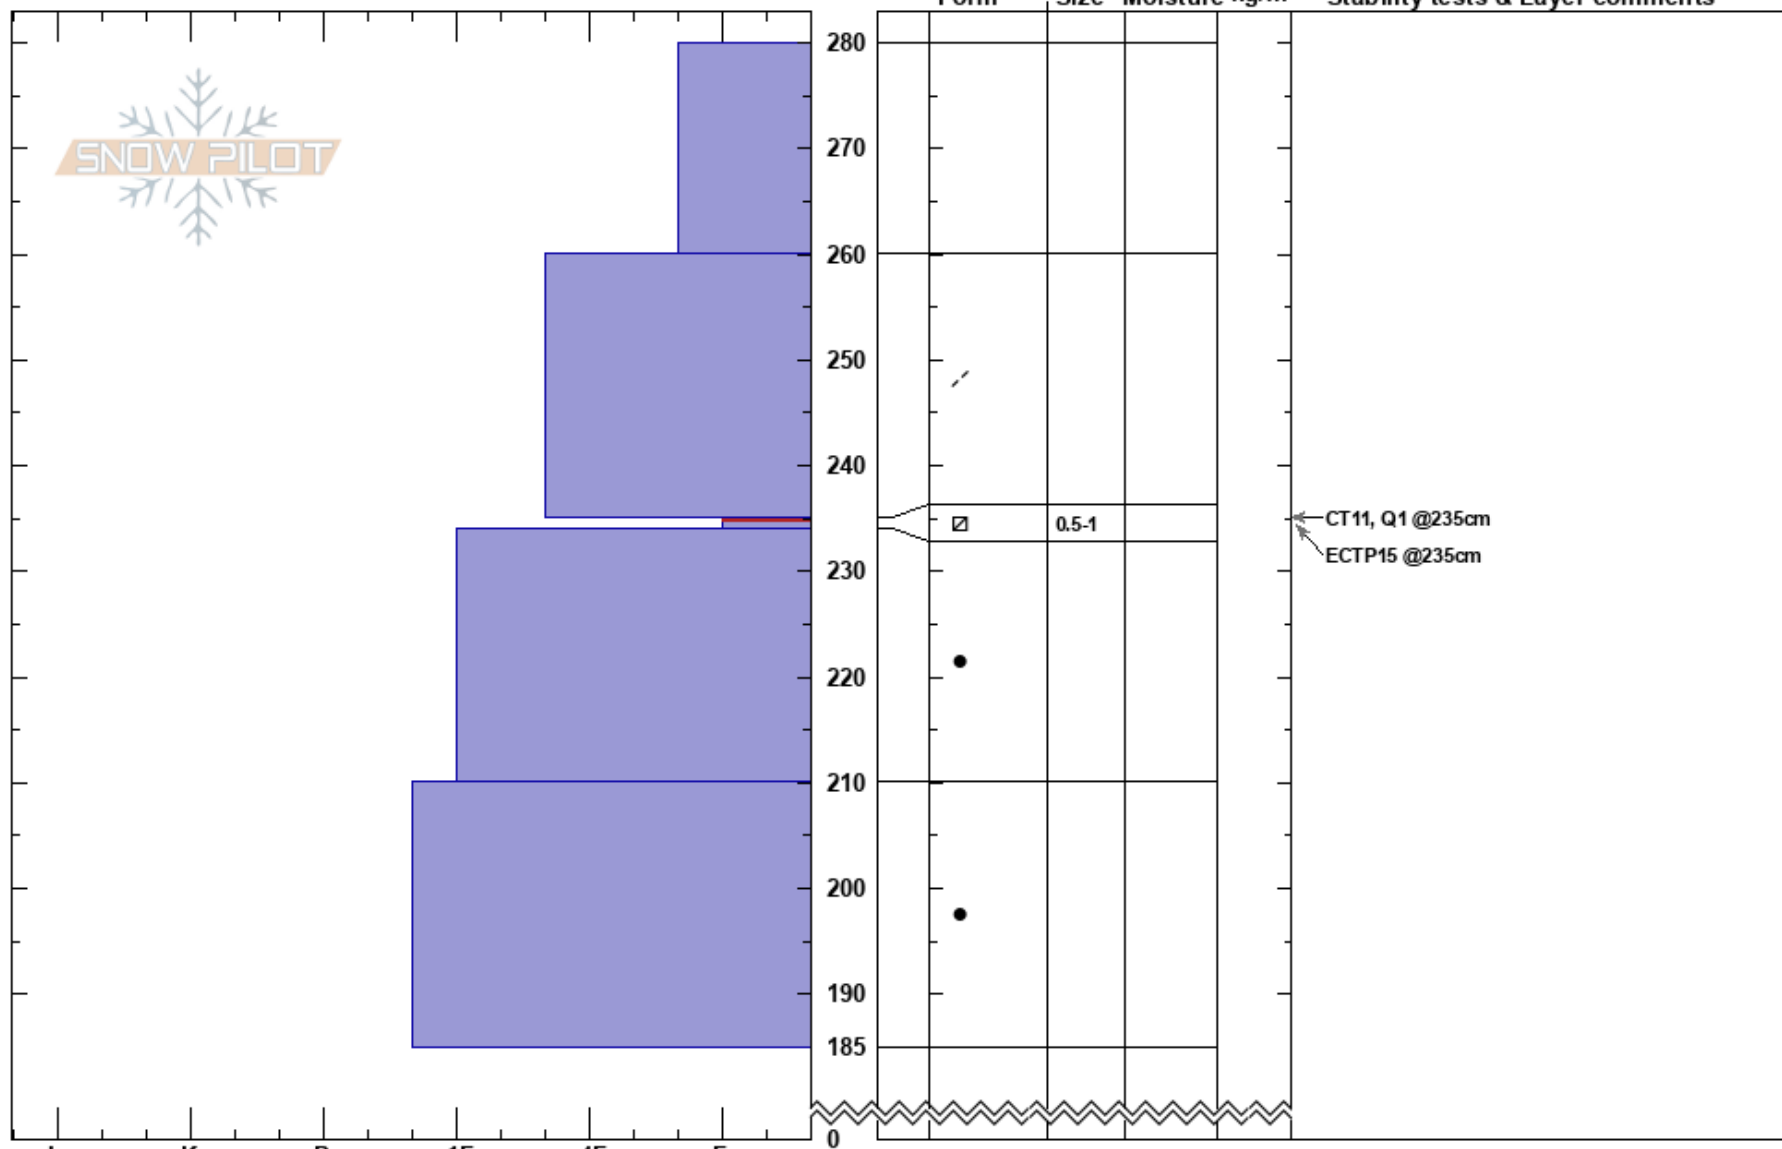

Mt Abundance SE

Eric Knoff

Stability: Fair Unstable

HS:280

Layer Notes:

Cooke City

02/20/2018 - 1:00pm

Air Temperature: -20°C

235-234cm:Problematic layer

MT

Co-ord: 45.06768N, -110.01230W

Sky Cover: OVC

Elevation: 10500 ft

Slope Angle: 25°

Precipitation: S-1

Aspect: 170°

Wind Loading: no

Wind: SW Moderate

Specifics:

Notes: