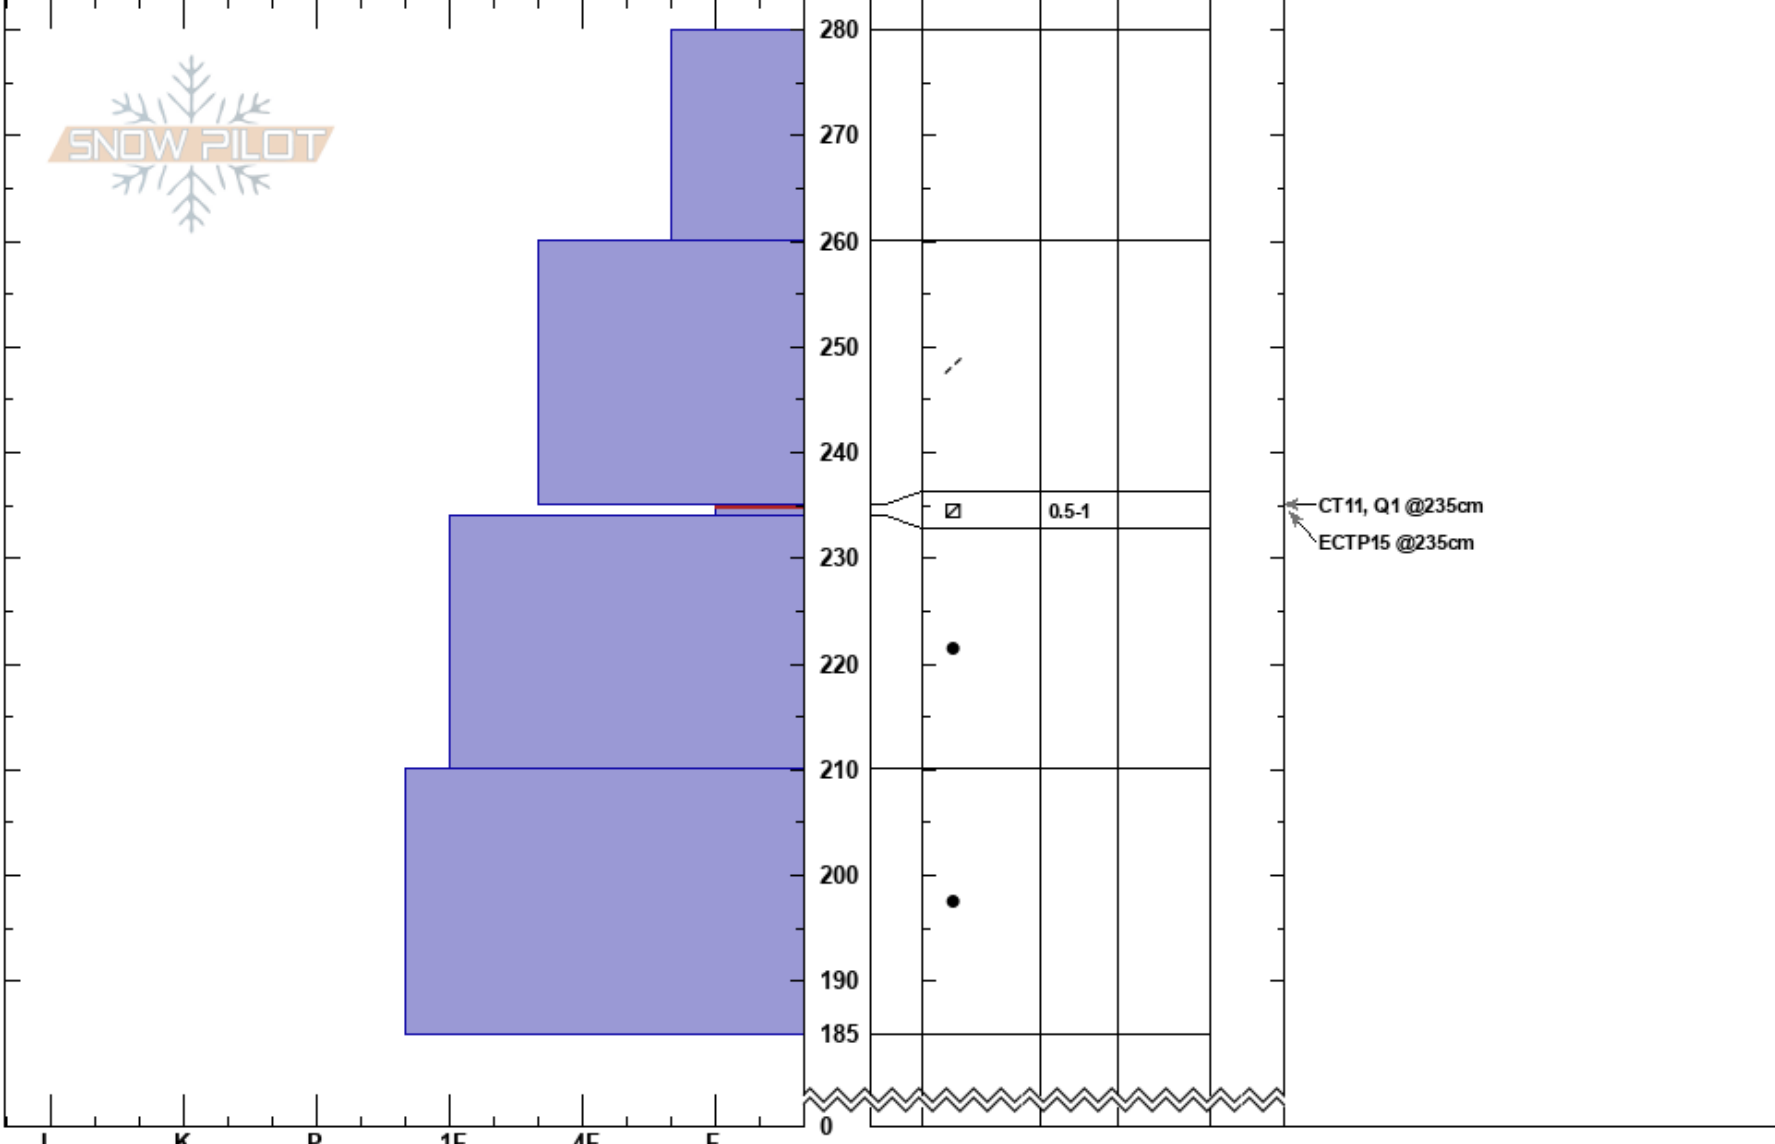

Mt Abundance SE  
 Cooke City  
 MT  
**Elevation:** 10500 ft  
**Aspect:** 170°  
**Specifics:**

Eric Knoff  
 02/20/2018 - 1:00pm  
**Co-ord:** 45.06768N, -110.01230W  
**Slope Angle:** 25°  
**Wind Loading:** no

**Stability:** Fair Unstable **HS:** 280  
**Air Temperature:** -20°C **Layer Notes:**  
 235-234cm: Problematic layer  
**Sky Cover:** OVC  
**Precipitation:** S-1  
**Wind:** SW Moderate

Crystal Form      Size      Moisture      ρ kg/m³      Stability tests & Layer comments