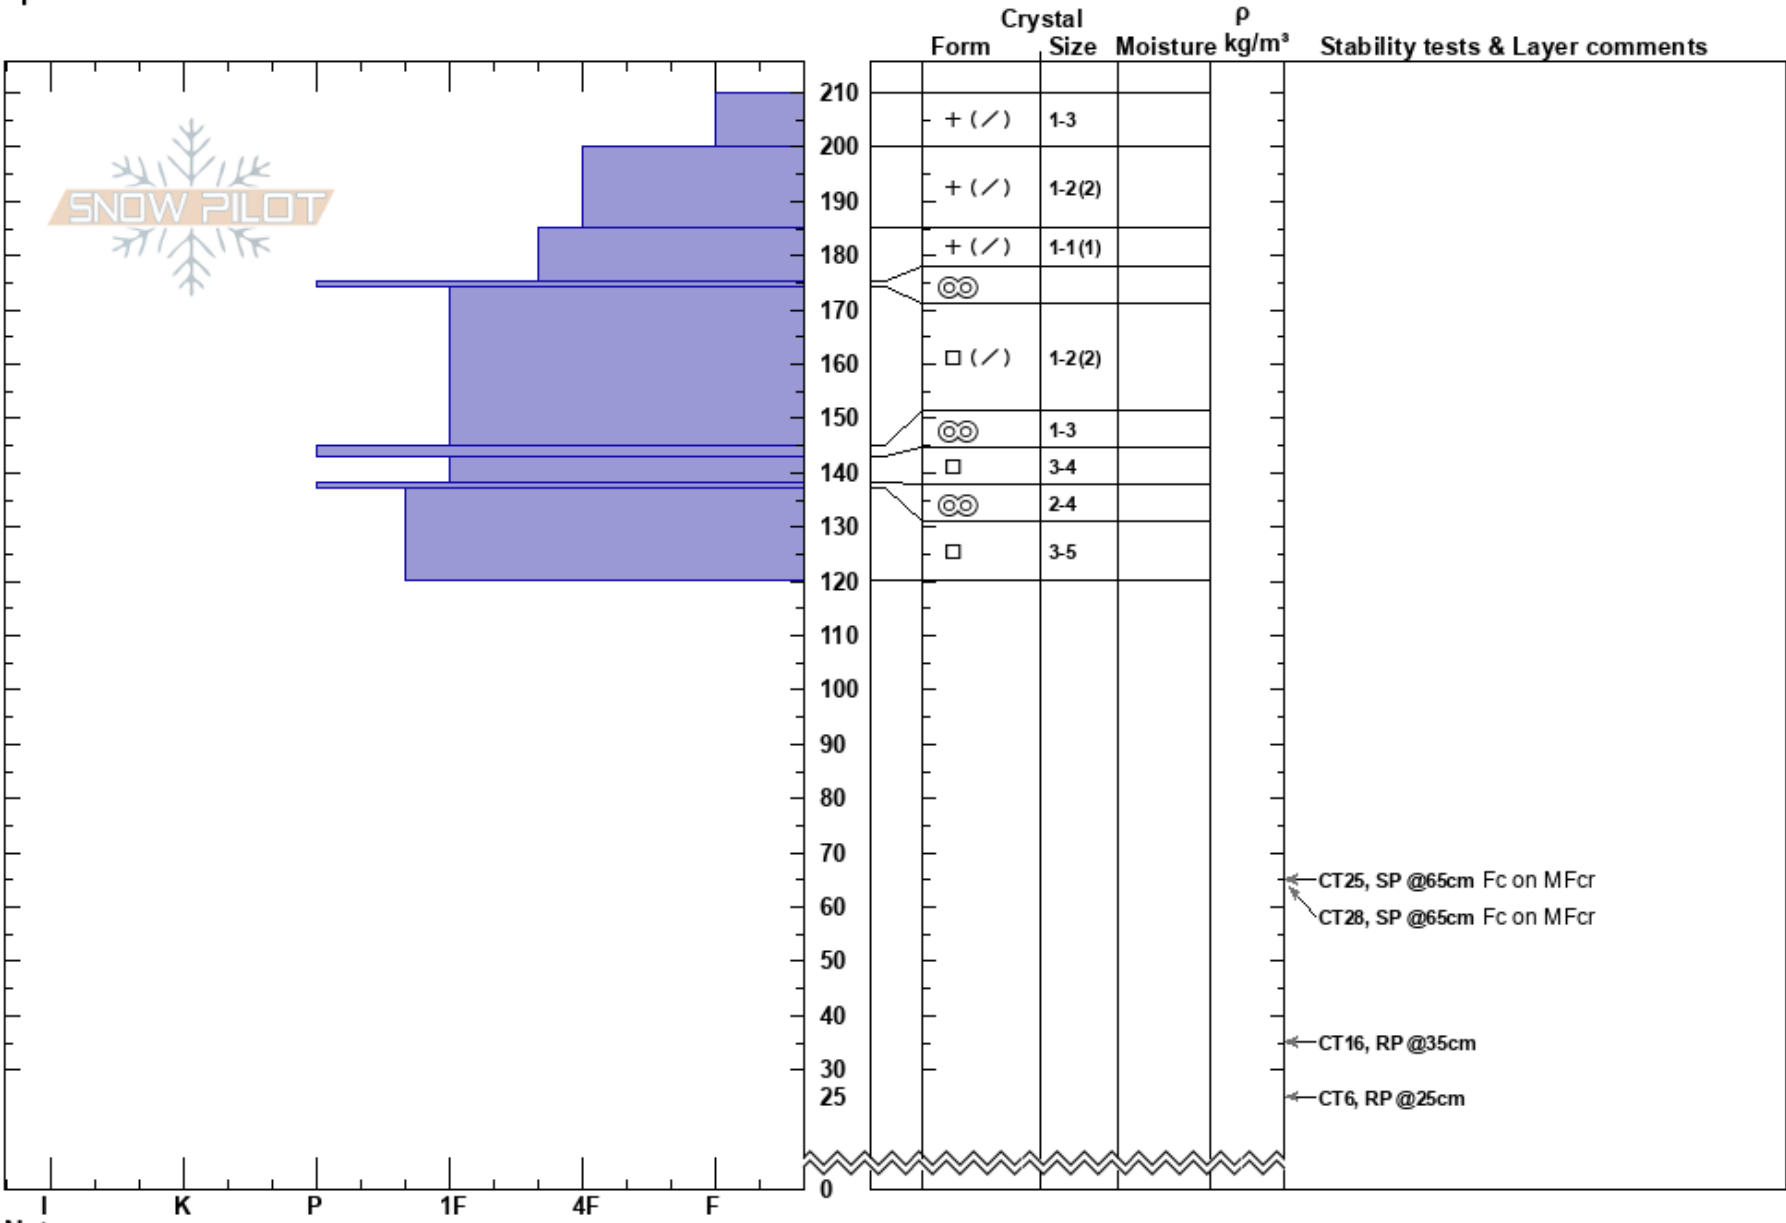

Look at That - FEB 27
 Valhallas
 BC
 Elevation: 2260 m
 Aspect: N
 Specifics:

Guides Kingfisher
 27/02/2025 - 10:30
 Co-ord: 50.61733N, -117.75990E
 Slope Angle: 35°
 Wind Loading:

Stability:
 Air Temperature: -1.5°C
 Sky Cover: OVC
 Precipitation: NO
 Wind: SW Light Breeze

HS:210
 Layer Notes:
 145-143cm:Problematic layer

Notes: