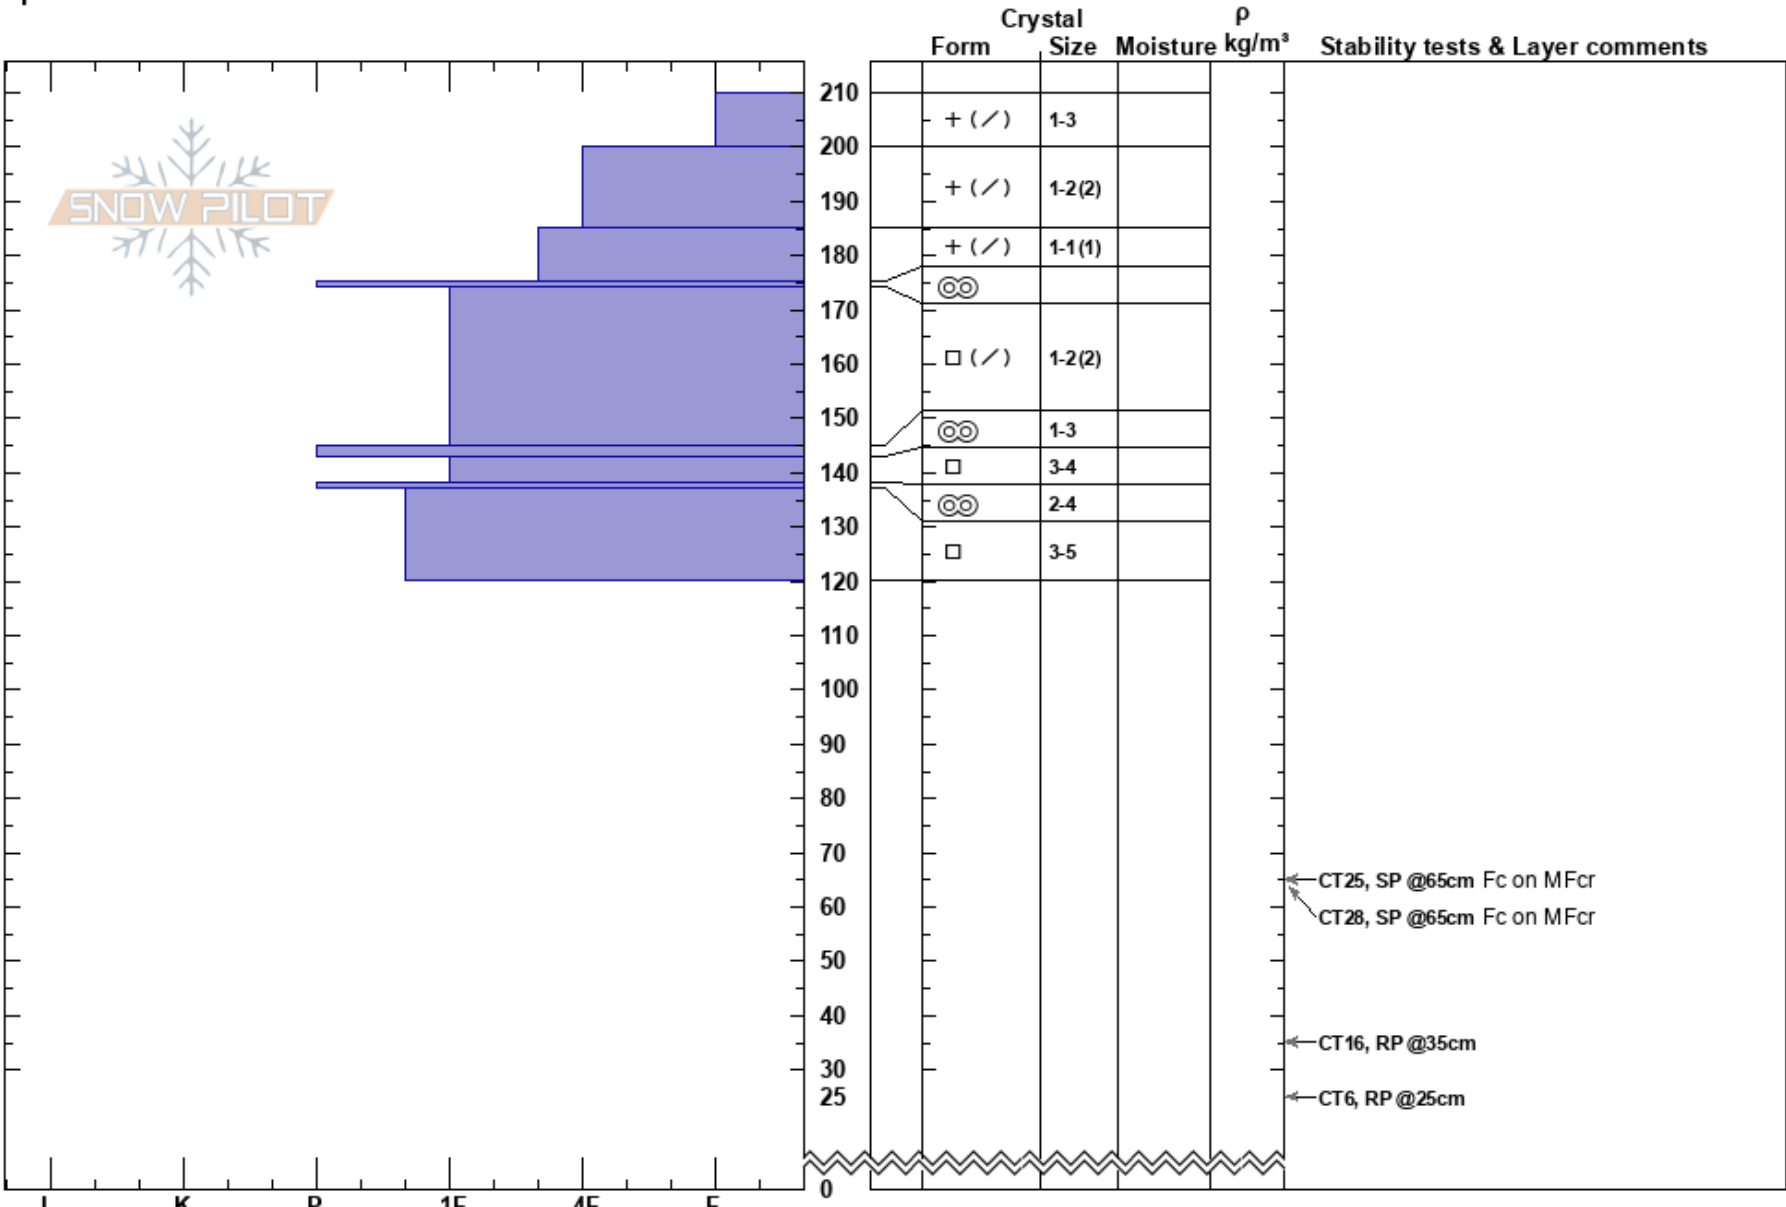

Look at That - FEB 27  
 Valhallas  
 BC  
 Elevation: 2260 m  
 Aspect: N  
 Specifics:

Guides Kingfisher  
 27/02/2025 - 10:30  
 Co-ord: 50.61733N, -117.75990E  
 Slope Angle: 35°  
 Wind Loading:

Stability:  
 Air Temperature: -1.5°C  
 Sky Cover: OVC  
 Precipitation: NO  
 Wind: SW Light Breeze

HS:210  
 Layer Notes:  
 145-143cm:Problematic layer

Notes: