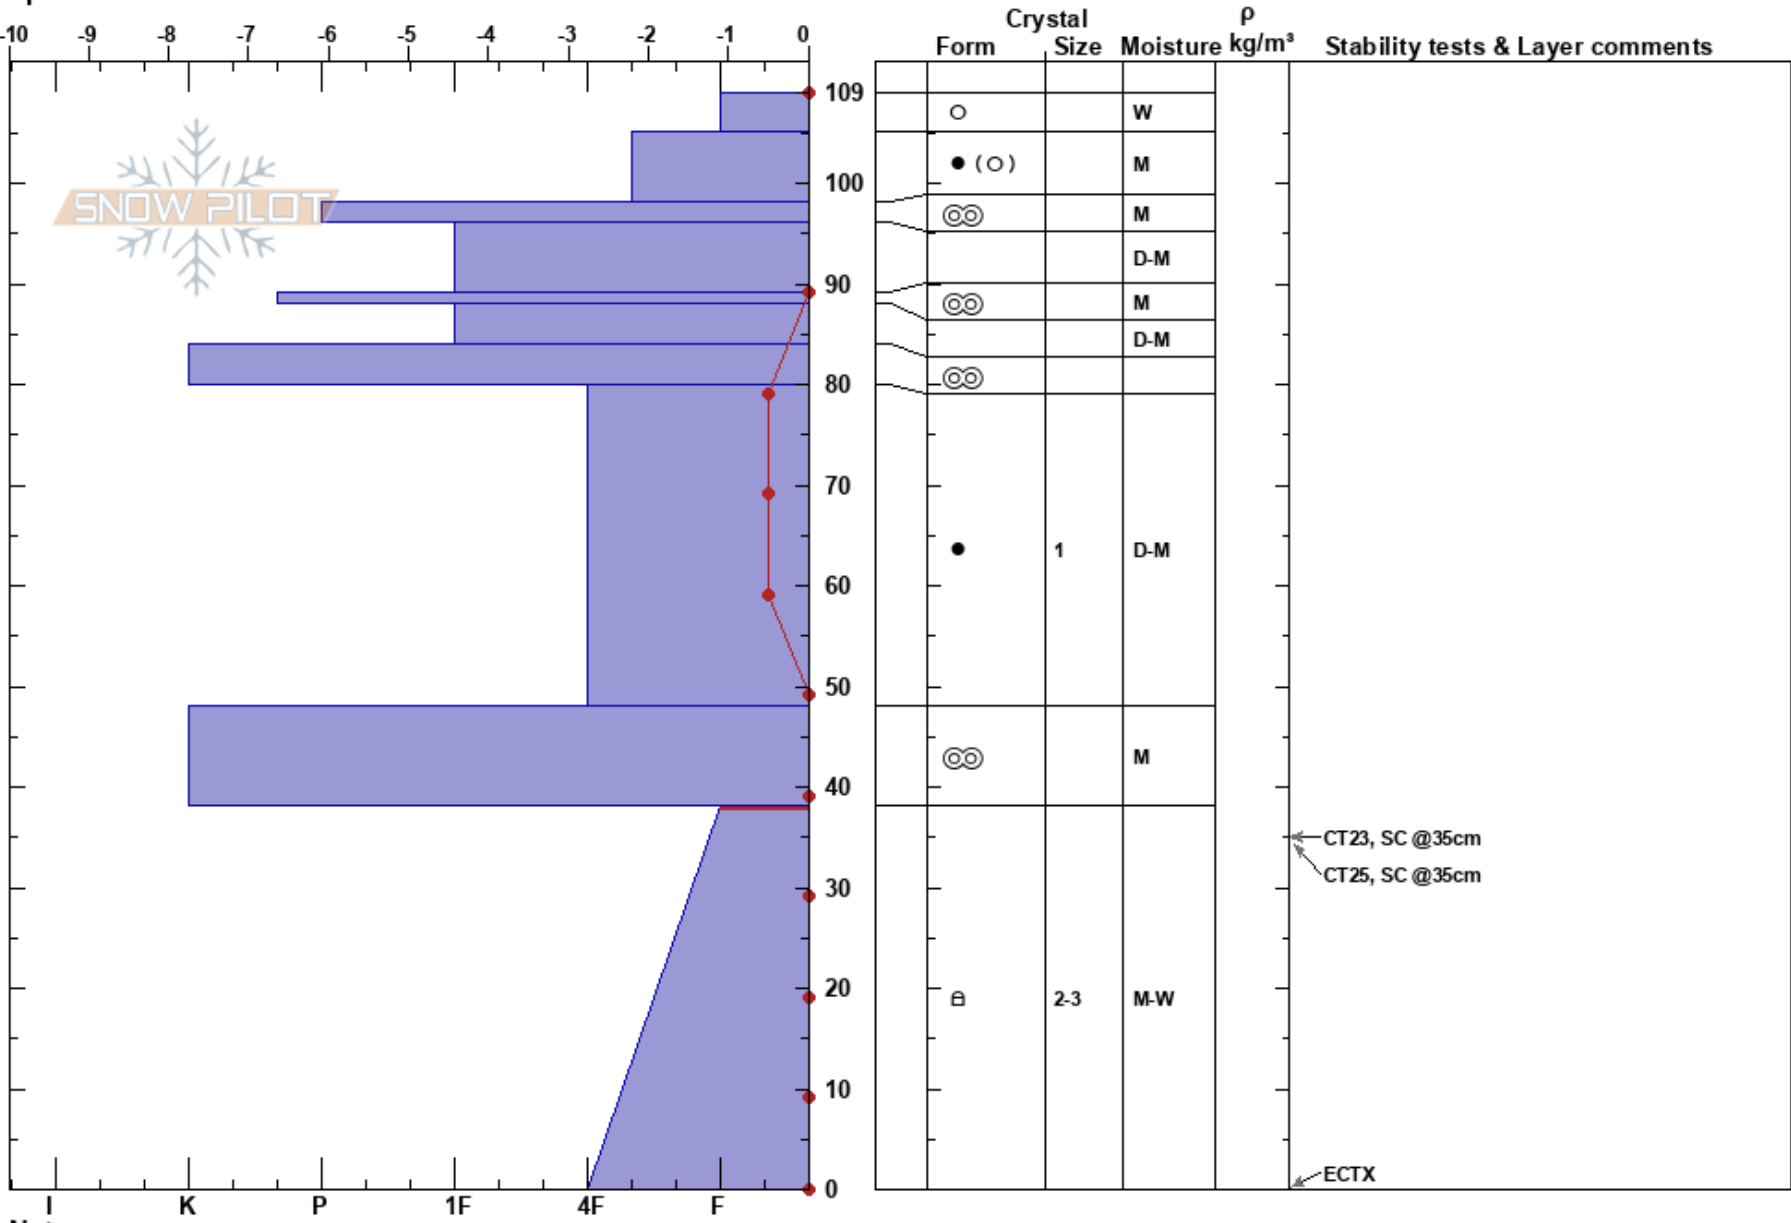

Mirkwood NE
 Eastern Sierra Nevada
 CA
 Elevation: 9250 ft
 Aspect: NE
 Specifics:

Clancy Nelson
 02/27/2025 - 11:00am
 Co-ord: 37.61057N, -118.97287E
 Slope Angle: 34°
 Wind Loading: no

Stability:
 Air Temperature: 6°C
 Sky Cover: BKN
 Precipitation: NO
 Wind: Calm

HS:109
 PF:30 38-0cm: Problematic layer
 PS: 10

Notes: