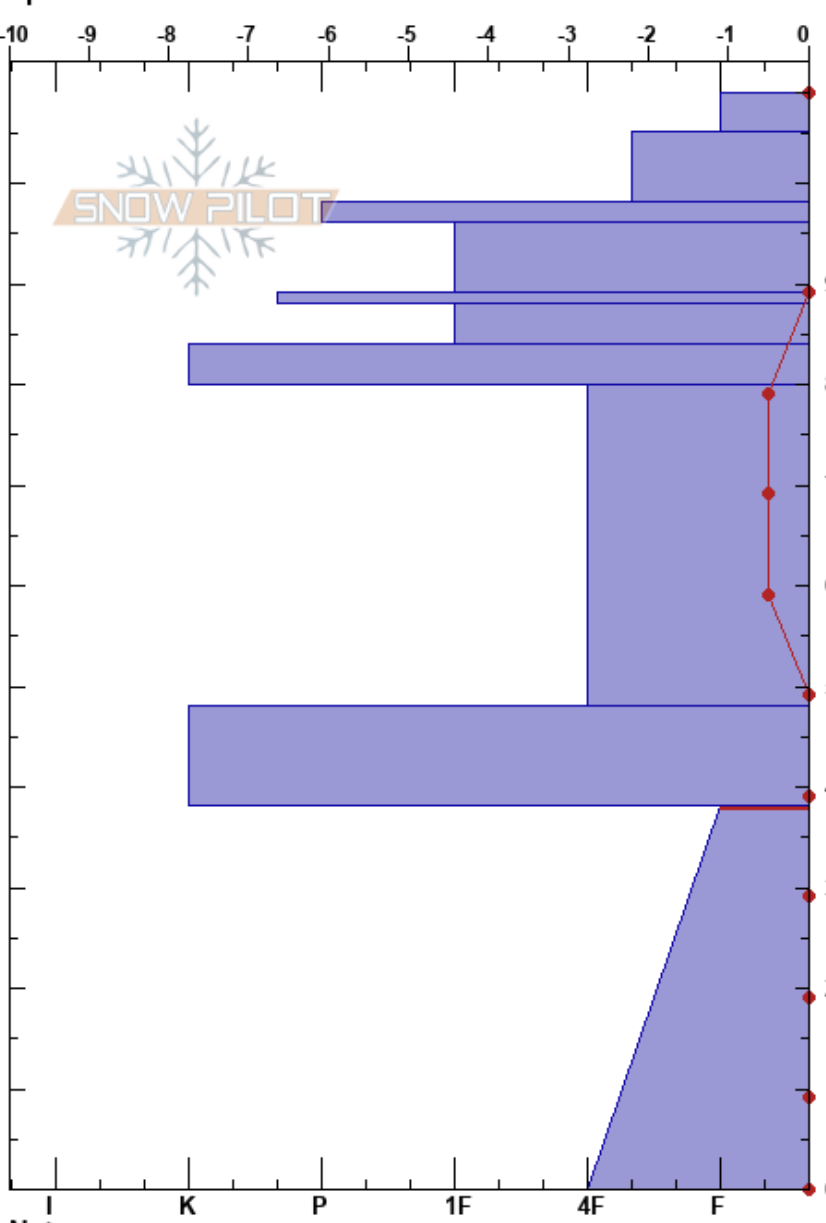

Mirkwood NE
 Eastern Sierra Nevada
 CA
 Elevation: 9250 ft
 Aspect: NE
 Specifics:

Clancy Nelson
 02/27/2025 - 11:00am
 Co-ord: 37.61057N, -118.97287E
 Slope Angle: 34°
 Wind Loading: no

Stability:
 Air Temperature: 6°C
 Sky Cover: BKN
 Precipitation: NO
 Wind: Calm

HS:109
 PF:30 38-0cm: Problematic layer
 PS: 10

Elevation (m)	Crystal		Moisture	ρ kg/m ³	Stability tests & Layer comments
	Form	Size			
109	○		W		
100	● (○)		M		
90	⊙⊙		M		
80	⊙⊙		D-M		
70	●	1	D-M		
60	⊙⊙		M		
50	⊙⊙		M		
40	⊙⊙		M		
30					← CT23, SC @35cm ← CT25, SC @35cm
20	⊖	2-3	M-W		
10					
0					← ECTX