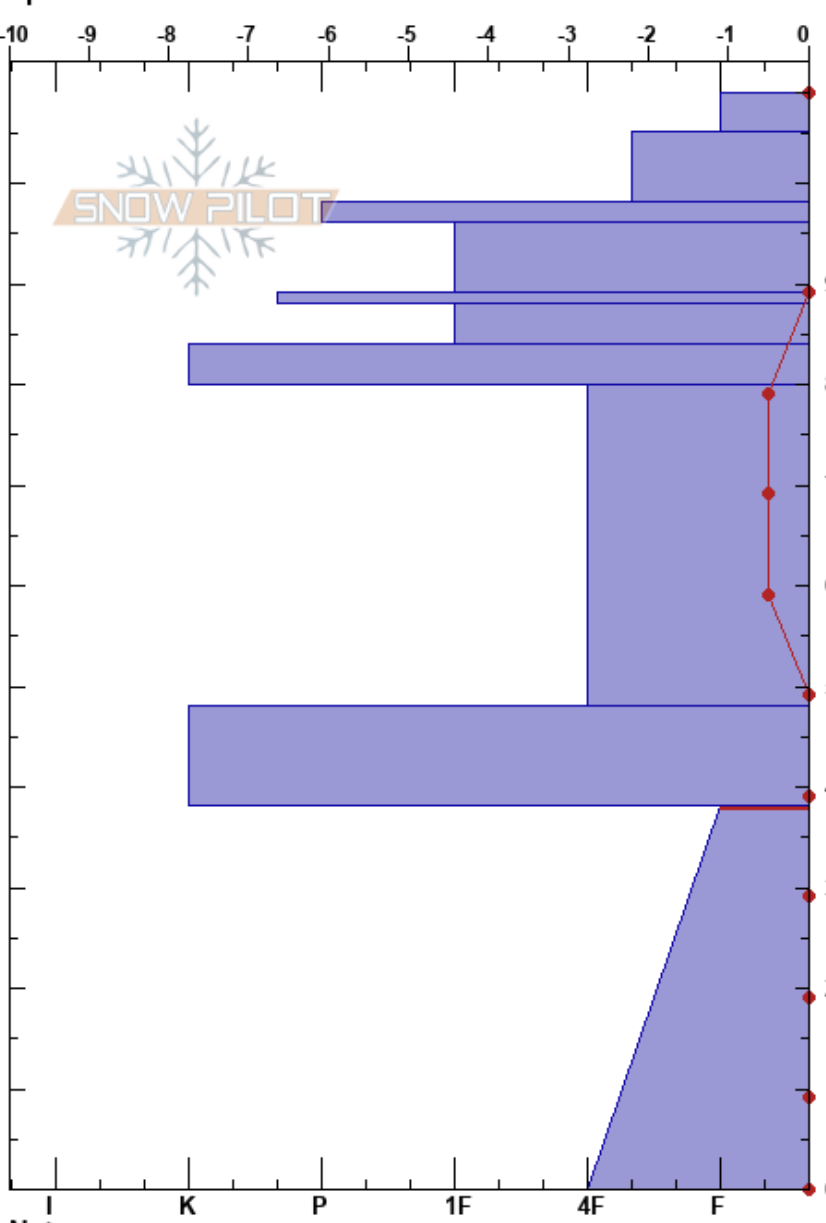

Mirkwood NE
 Eastern Sierra Nevada
 CA
 Elevation: 9250 ft
 Aspect: NE
 Specifics:

Clancy Nelson
 02/27/2025 - 11:00am
 Co-ord: 37.61057N, -118.97287E
 Slope Angle: 34°
 Wind Loading: no

Stability:
 Air Temperature: 6°C
 Sky Cover: BKN
 Precipitation: NO
 Wind: Calm

HS:109
 PF:30 38-0cm: Problematic layer
 PS: 10

Height (cm)	Crystal		Moisture	ρ kg/m ³	Stability tests & Layer comments
	Form	Size			
109	○		W		
100	● (○)		M		
90	⊙⊙		M		
80	⊙⊙		D-M		
70	●	1	D-M		
60	⊙⊙		M		
50	⊙⊙		M		
40	⊙⊙		M		
30					← CT23, SC @35cm ← CT25, SC @35cm
20	⊖	2-3	M-W		
10					
0					← ECTX