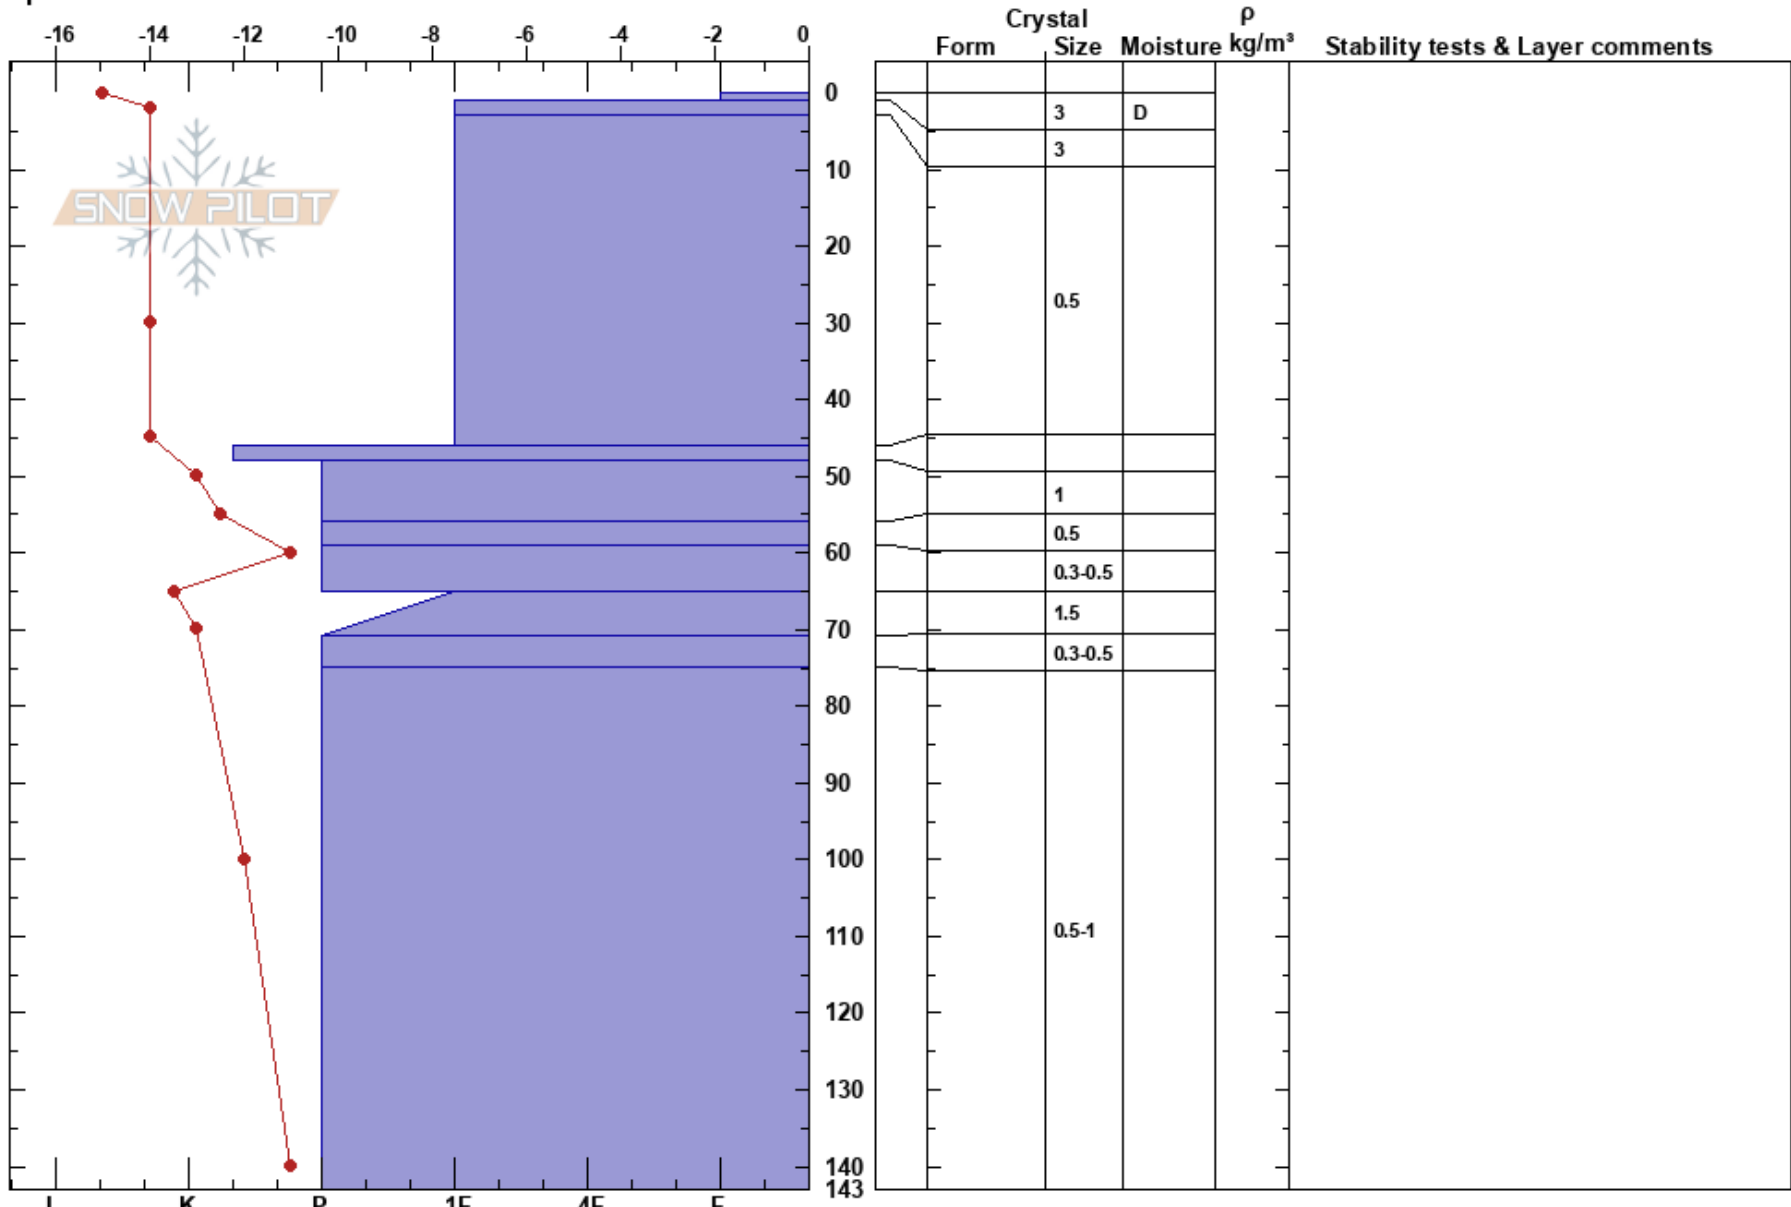

Gold Medal Snowpit
 Nordenskiöld Land
 Norway
 Elevation: 440 m
 Aspect: NW
 Specifics:

Marit Kollstuen
 20/02/2018 - 13:00
 Co-ord:
 Slope Angle: 14°
 Wind Loading: previous

Stability:
 Air Temperature: -11°C
 Sky Cover: FEW
 Precipitation: NO
 Wind: Light Breeze

Layer Notes:

Notes: Breinosa