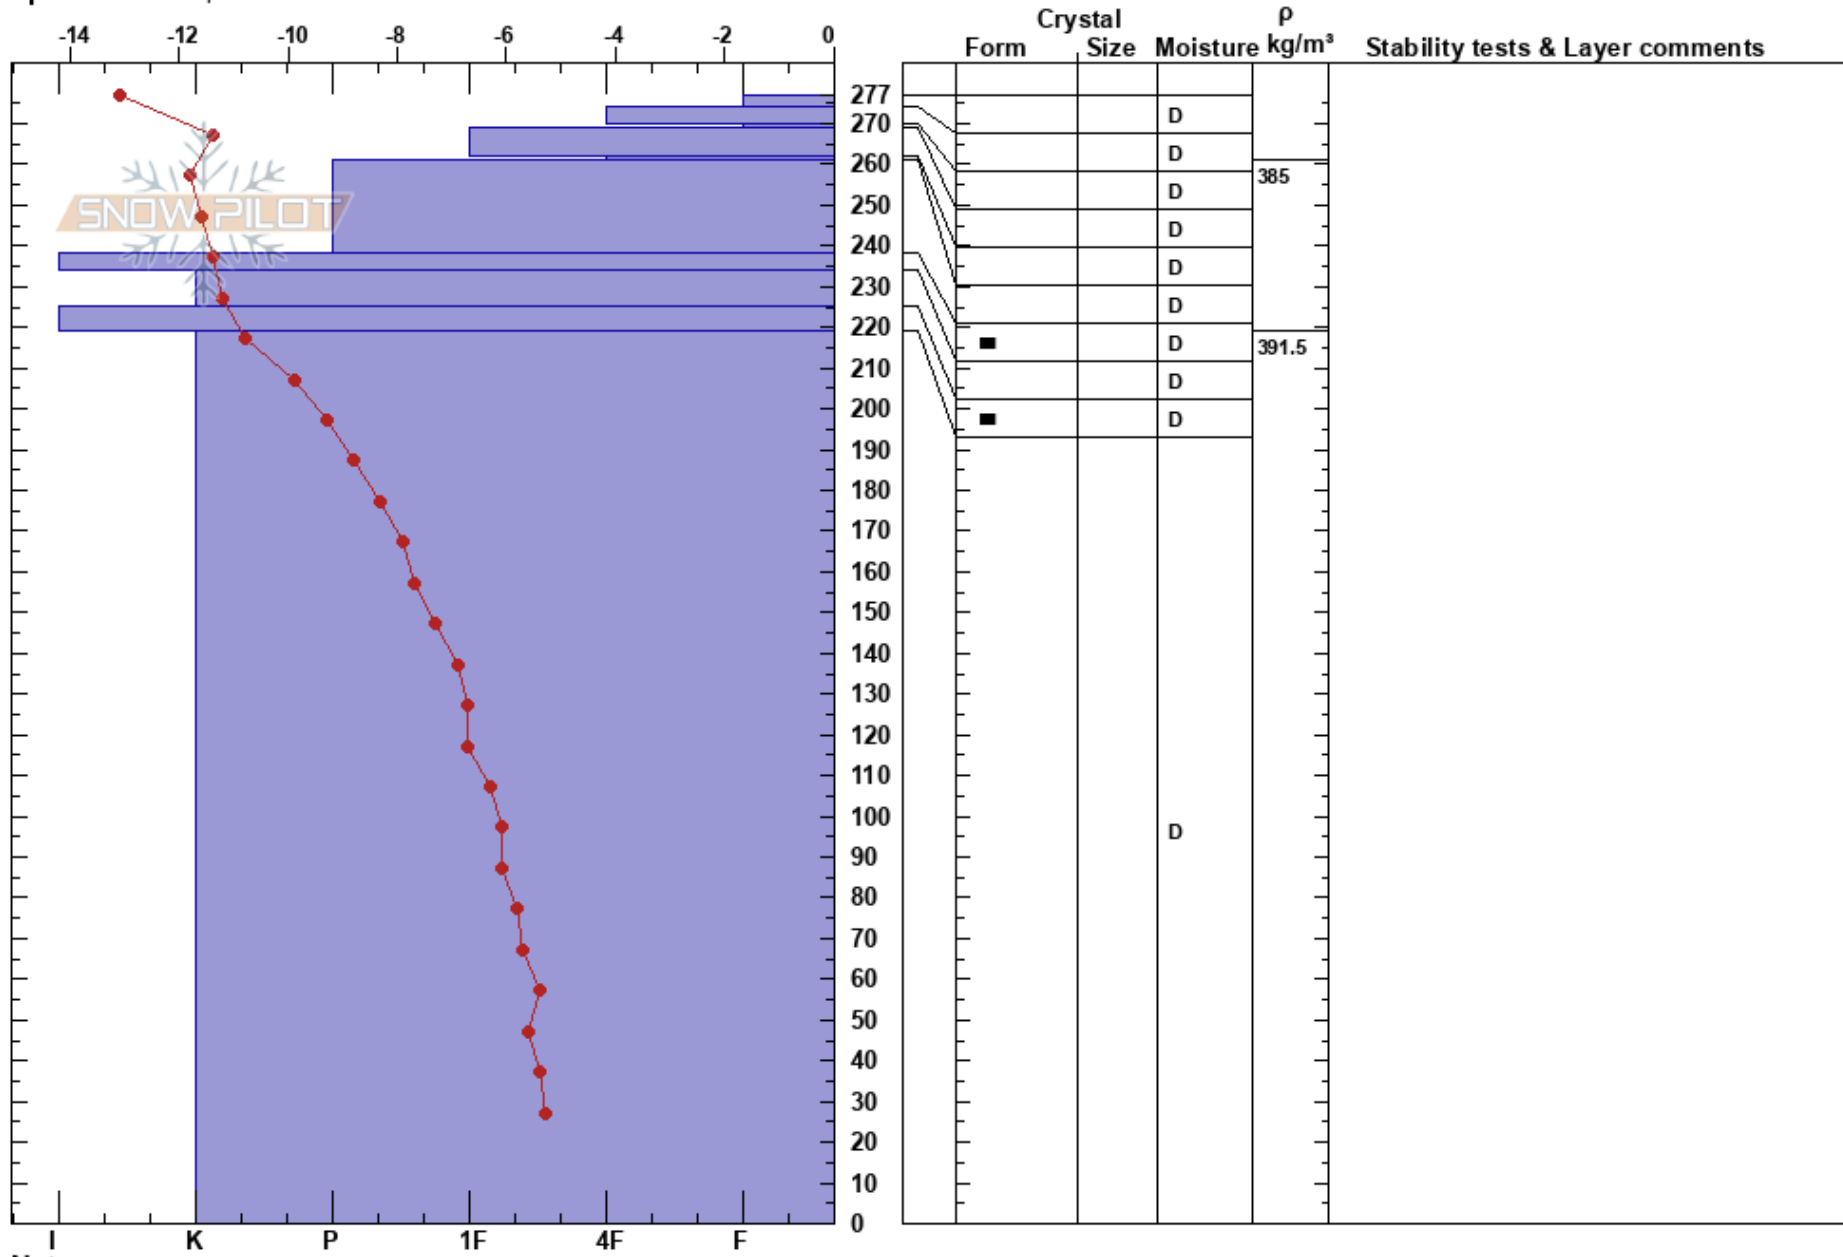

AGF-212 Breinosa deep
 Nordenskiöld Land
 Norway
 Elevation: 445 m
 Aspect: NW
 Specifics: Poor pit location

Louis Dufour
 20/02/2018 - 14:00
 Co-ord: 78.15000N, 16.03000E
 Slope Angle: 20°
 Wind Loading: yes

Stability: Very Good HS:277 Layer Notes:
 Air Temperature: -10.2°C PF:20 225-219cm:Problematic layer
 Sky Cover: CLR
 Precipitation: S-1
 Wind: E Light Breeze

Notes: Max Hauge, Julien Weihs & Dufour Louis
 Type FULL
 Surface Temperature -13.1 C
 Depth 277 cm