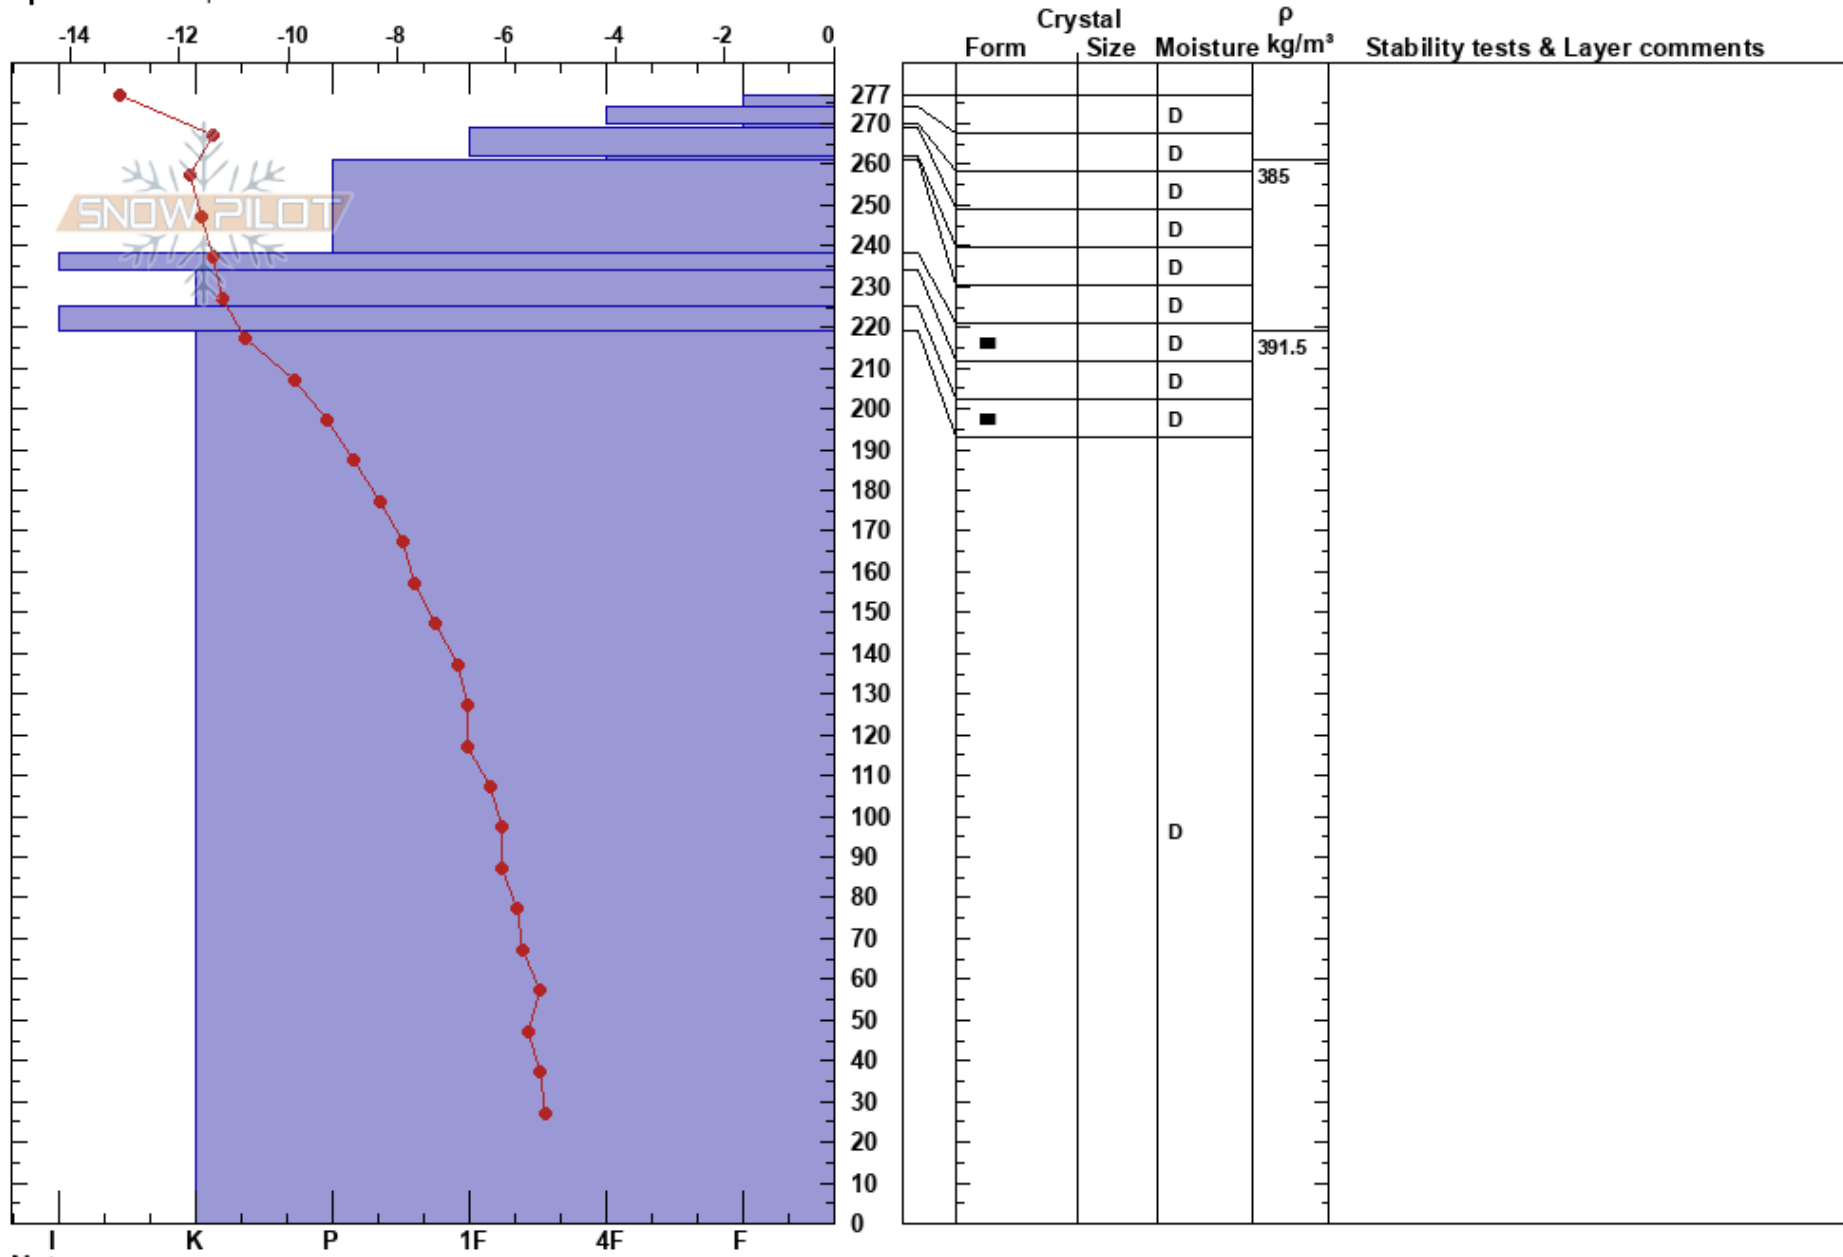

AGF-212 Breinosa deep  
 Nordenskiöld Land  
 Norway  
 Elevation: 445 m  
 Aspect: NW  
 Specifics: Poor pit location

Louis Dufour  
 20/02/2018 - 14:00  
 Co-ord: 78.15000N, 16.03000E  
 Slope Angle: 20°  
 Wind Loading: yes

Stability: Very Good HS:277 Layer Notes:  
 Air Temperature: -10.2°C PF:20 225-219cm:Problematic layer  
 Sky Cover: CLR  
 Precipitation: S-1  
 Wind: E Light Breeze

Notes: Max Hauge, Julien Weihs & Dufour Louis  
 Type FULL  
 Surface Temperature -13.1 C  
 Depth 277 cm