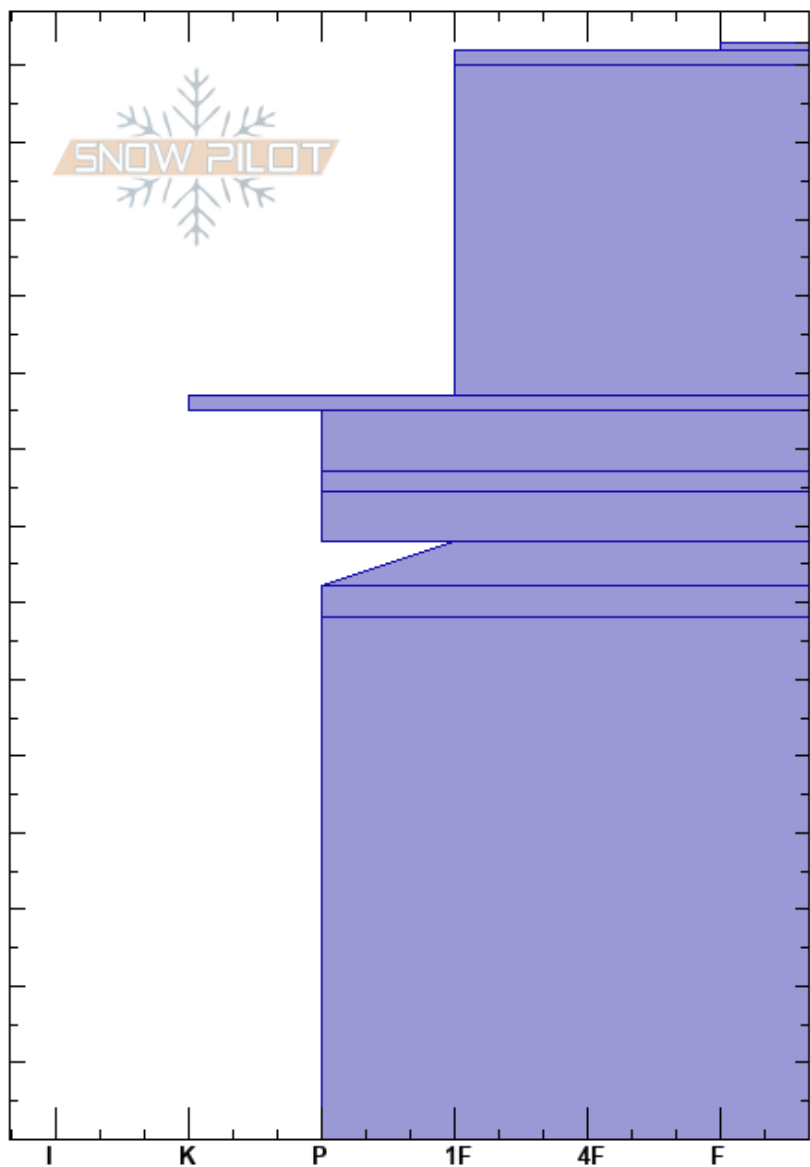

Breinosa
 Nordenskiöld Land
 Norway
 Elevation: 440 m
 Aspect: 340°
 Specifics:

Astrid Tesaker
 19/02/2018 - 13:00
 Co-ord:
 Slope Angle: 14°
 Wind Loading: previous

Stability:
 Air Temperature: -11°C
 Sky Cover: FEW
 Precipitation: NO
 Wind: SE Calm

HS:143

Layer Notes:

Height (m)	Crystal		Moisture	ρ kg/m ³	Stability tests & Layer comments
	Form	Size			
143					
140	∇				
135	●	1			
120	●	0.5			
100	■				
95	/	1			
90	□	0.3			
85	◐	0.5			
80	● (□)	1.5			
75	□	0.3			
70					
35	●	0.5			