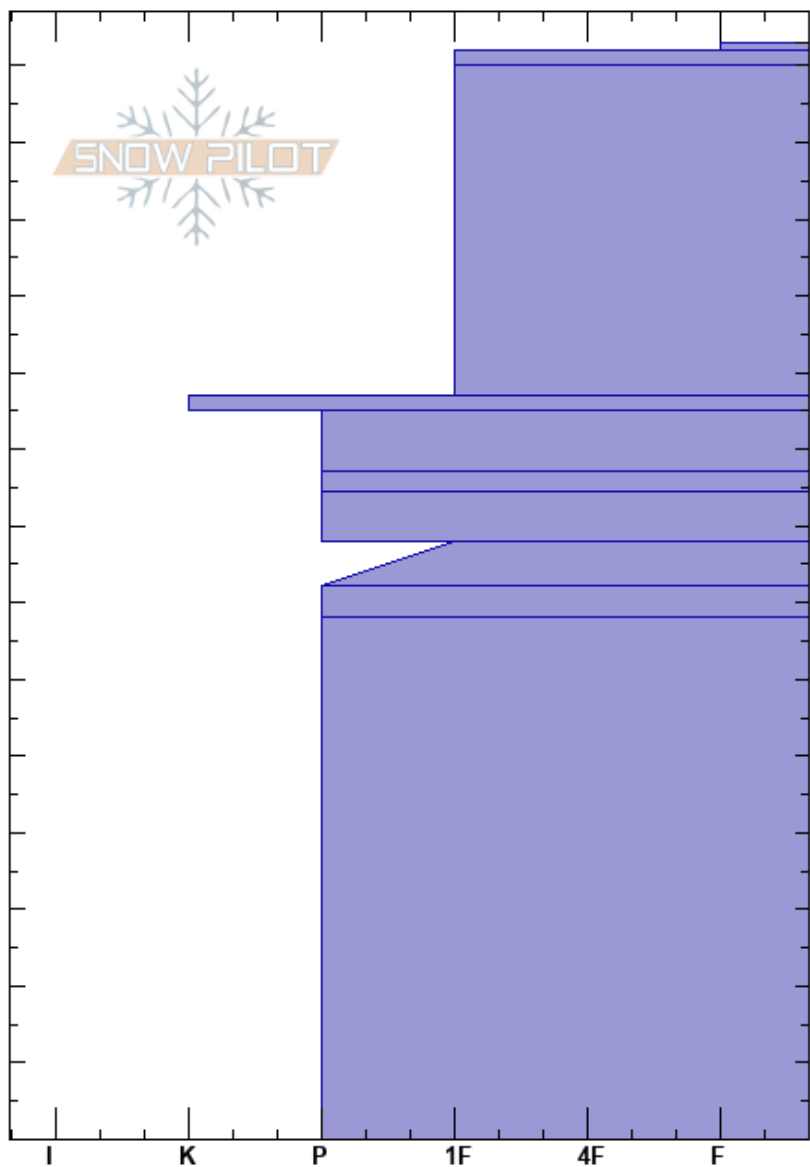

Breinosa
 Nordenskiöld Land
 Norway
 Elevation: 440 m
 Aspect: 340°
 Specifics:

Astrid Tesaker
 19/02/2018 - 13:00
 Co-ord:
 Slope Angle: 14°
 Wind Loading: previous

Stability:
 Air Temperature: -11°C
 Sky Cover: FEW
 Precipitation: NO
 Wind: SE Calm

HS:143

Layer Notes:

Altitude (m)	Crystal		Moisture kg/m ³	Stability tests & Layer comments
	Form	Size		
143				
140	∇			
135	●	1		
120	●	0.5		
100	■			
95	/	1		
90	□	0.3		
85	◐	0.5		
80	● (□)	1.5		
75	□	0.3		
70				
35	●	0.5		