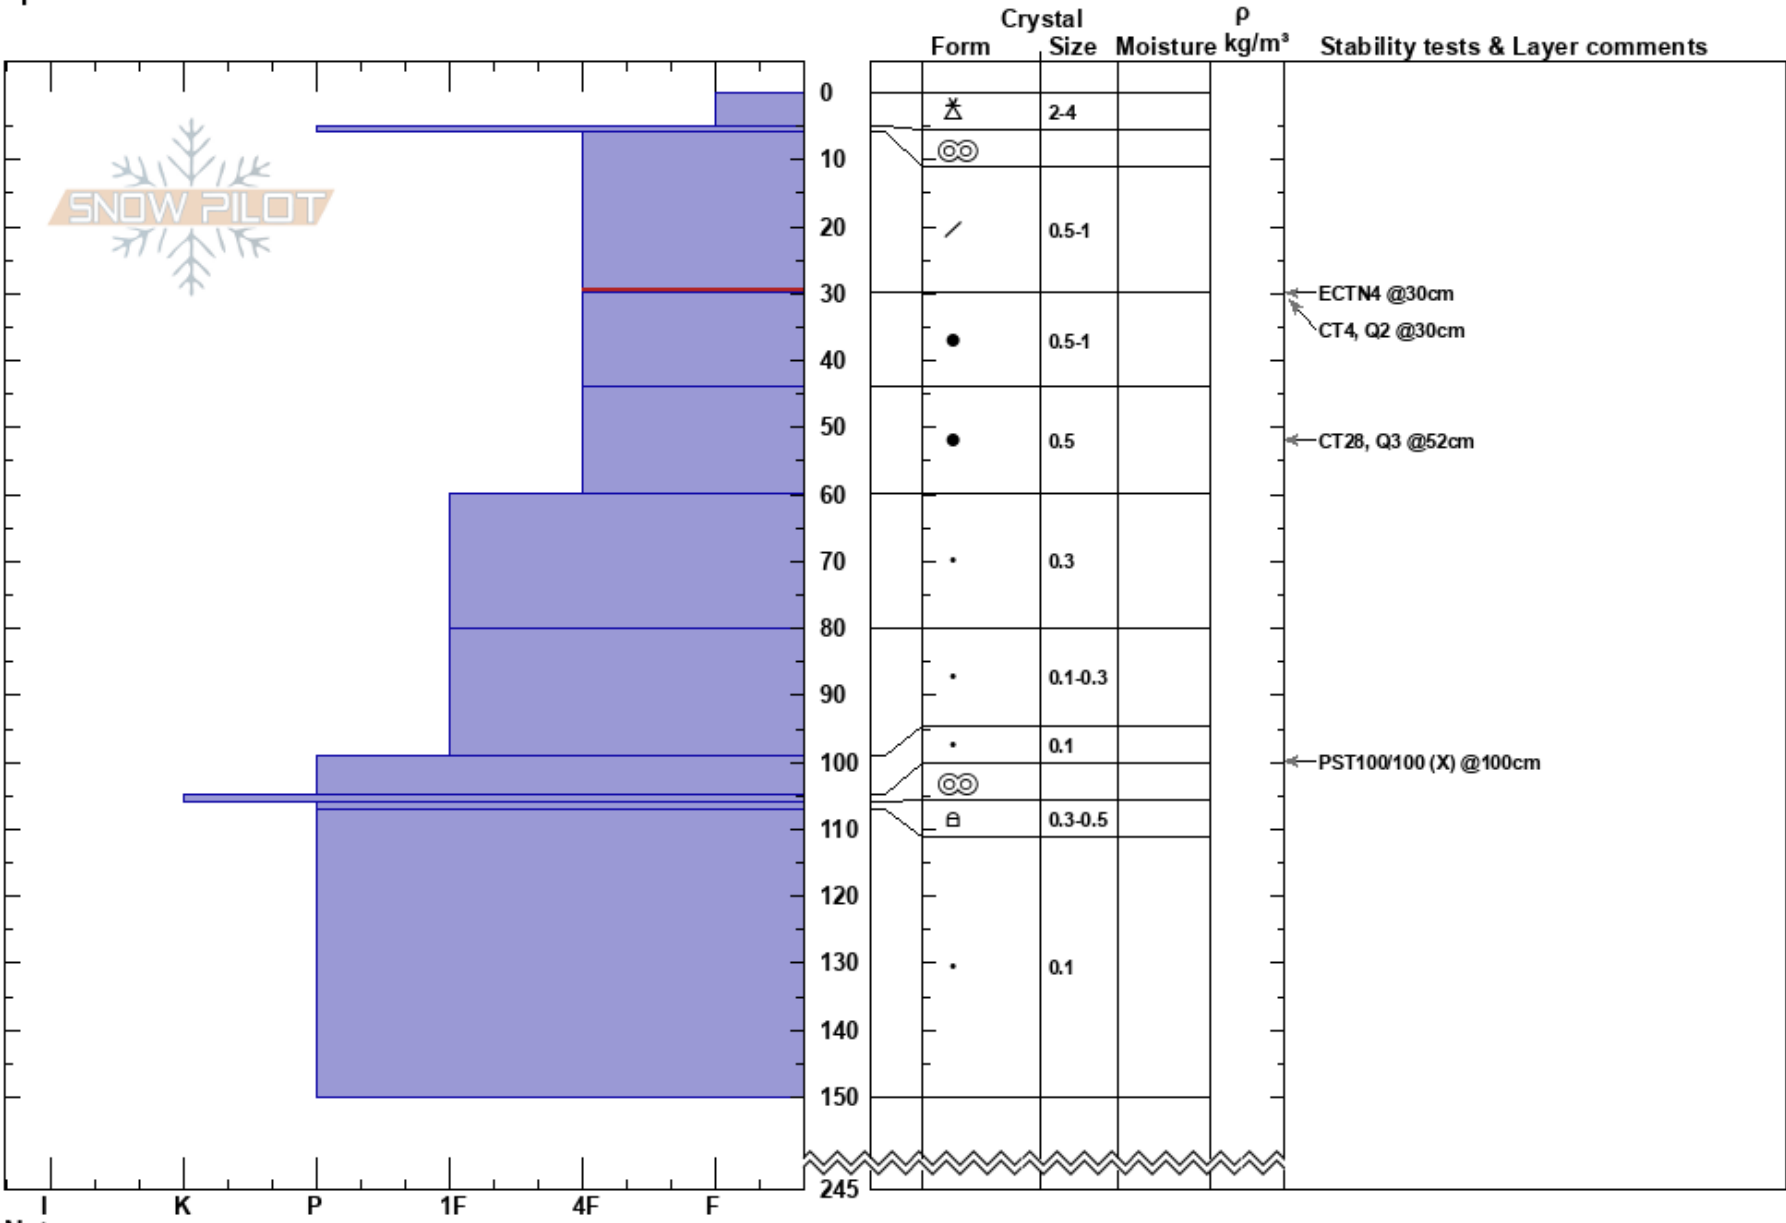

Shivers Full Pit
 Teton Range
 WY
 Elevation: 7960 ft
 Aspect: E
 Specifics:

Connor Reithmayr
 02/25/2025 - 10:45am
 Co-ord: 43.49293N, -110.94475W
 Slope Angle: 20°
 Wind Loading: previous

Stability: HS:245
 Air Temperature: -2°C
 Sky Cover: BKN
 Precipitation: NO
 Wind: SW Moderate
 PF:20
 PS:40
 6-30cm: Problematic layer